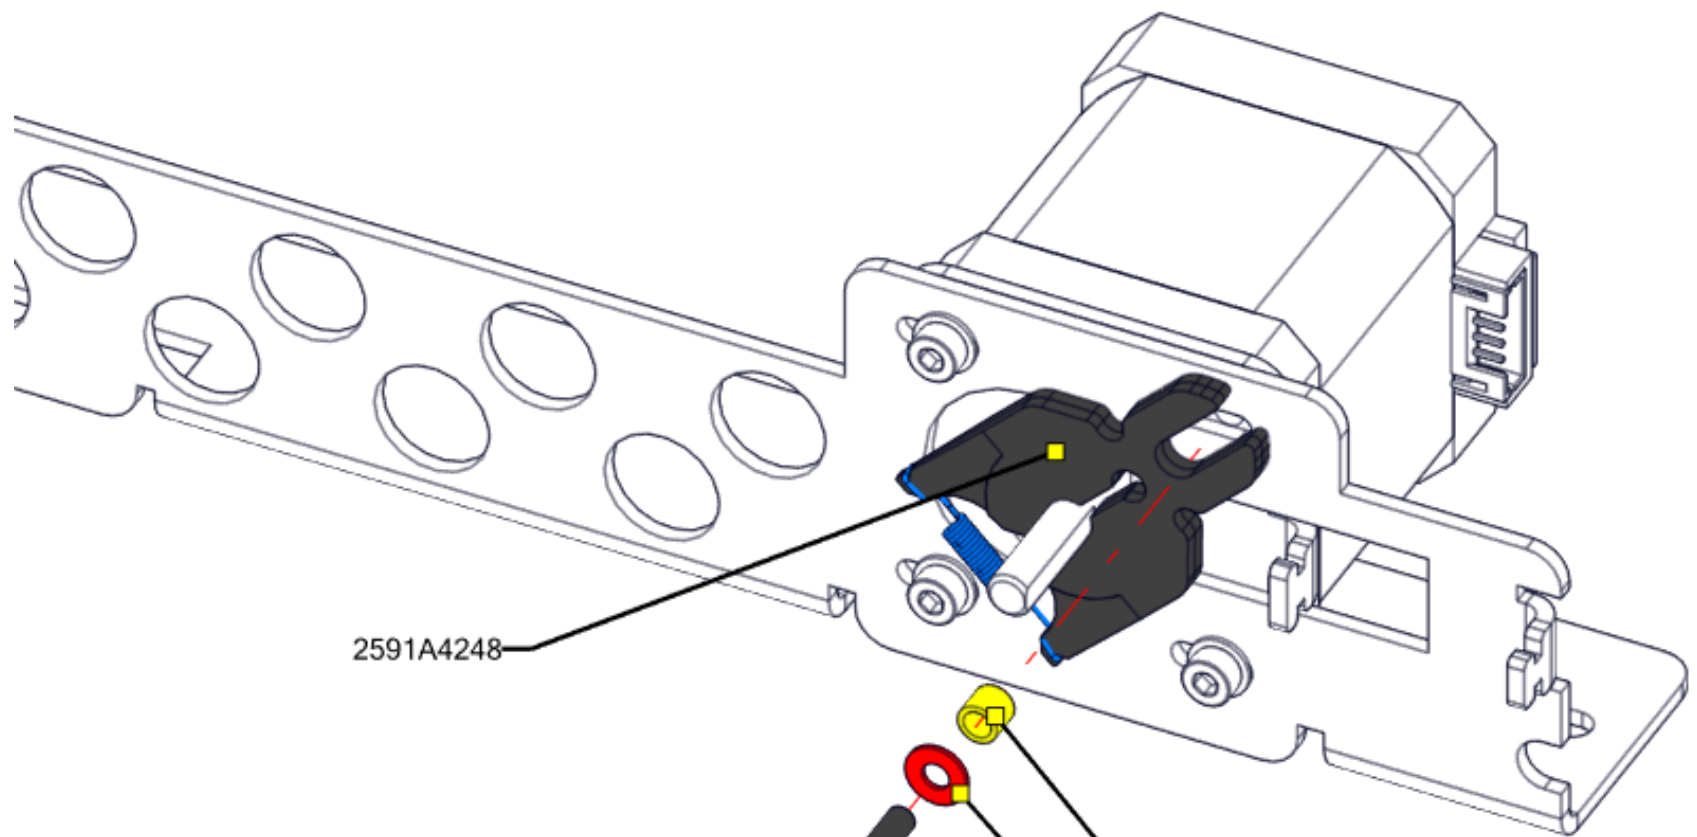

2591A4248

2591A5845

90706128

HWM1691