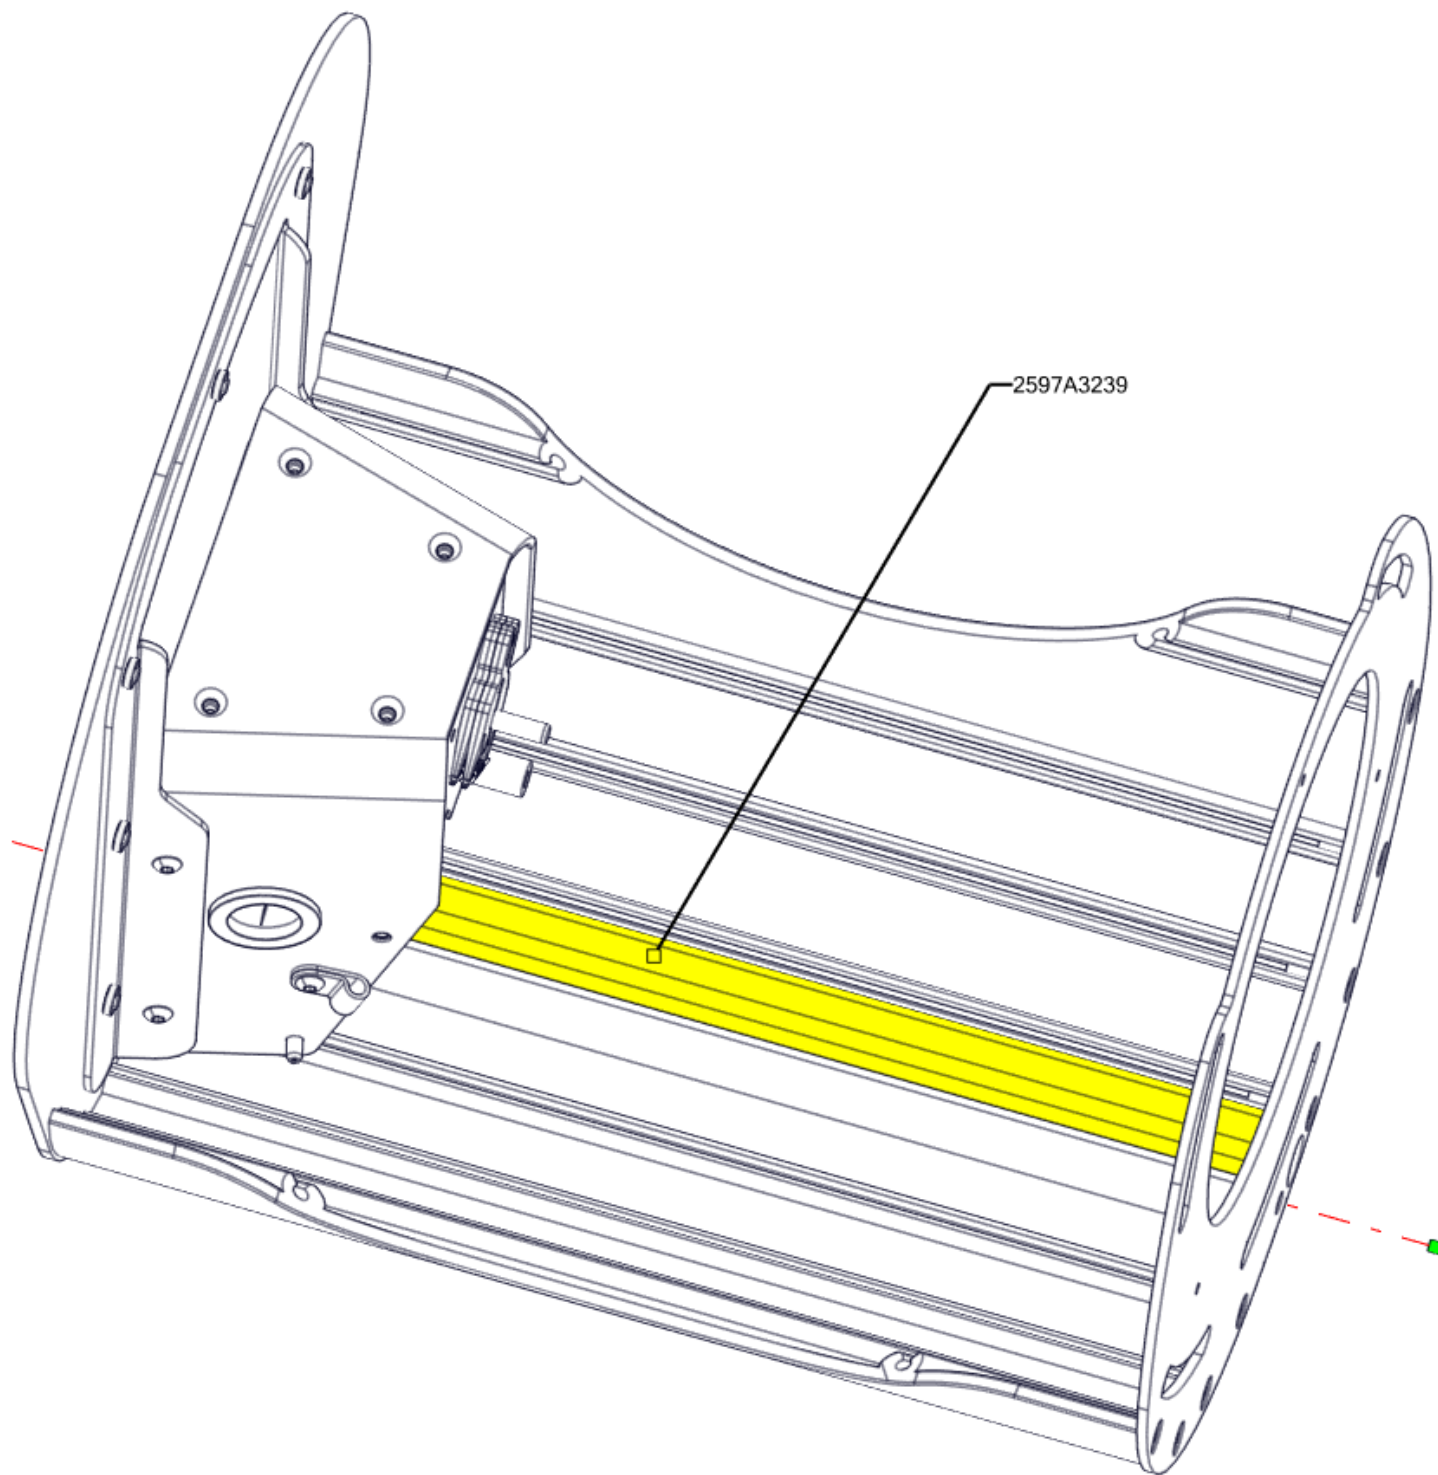

CUT TUBING .5" LONG

4x 91040510

11X 91040408

INSTALL SCREWS IN ORDER AS SHOWN

2X 91040306

2597A3239

2597A3285

2X 91010408