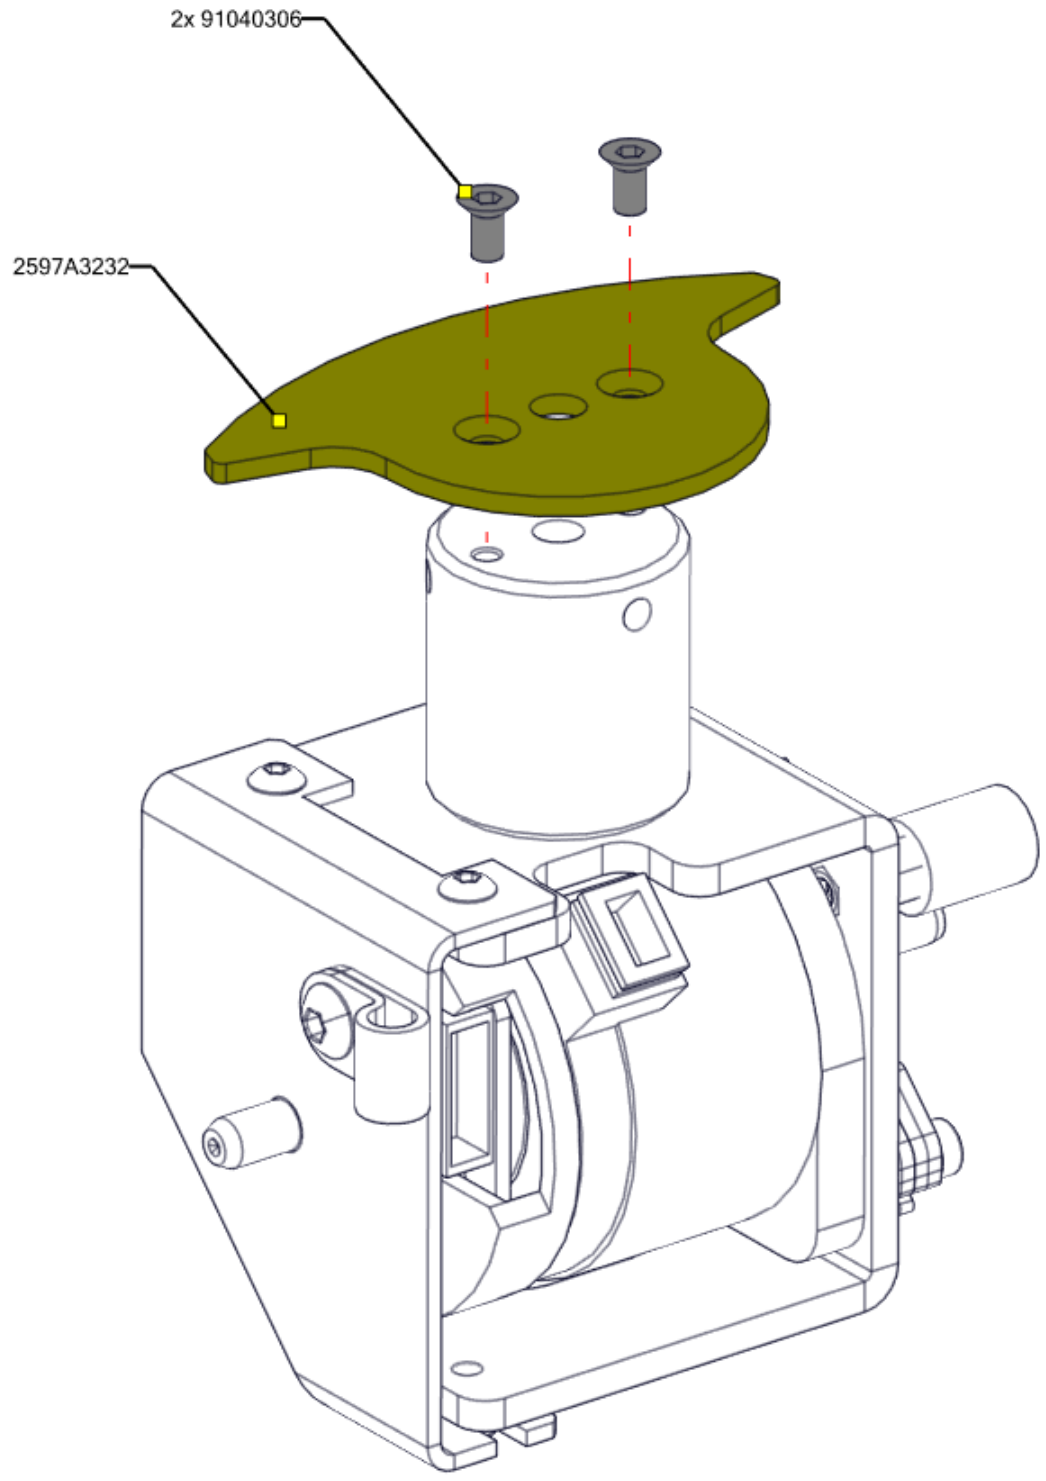

HIGH END SYSTEMS
an **ETC** Company

Cyberlight LED

Part Number	Fixture Name	Color	Light Engine
2597A1101	Cyberlight LED	Black	HI Fidelity

Part Number	Accessory
2597A1020	Snoot
2597A1022	Spill Blocker

[Main Page](#)

Mirror Assembly

Mirror Head Assembly

2597B2001

2597A3222

2X HWM1853

HWM971

ADD BLUE LOCTITE

HW6925

CUT TUBING .5" LONG

4x 91040510

11X 91040408

INSTALL SCREWS IN ORDER AS SHOWN

2X 91040306

2597A3239

2597A3285

2X 91010408