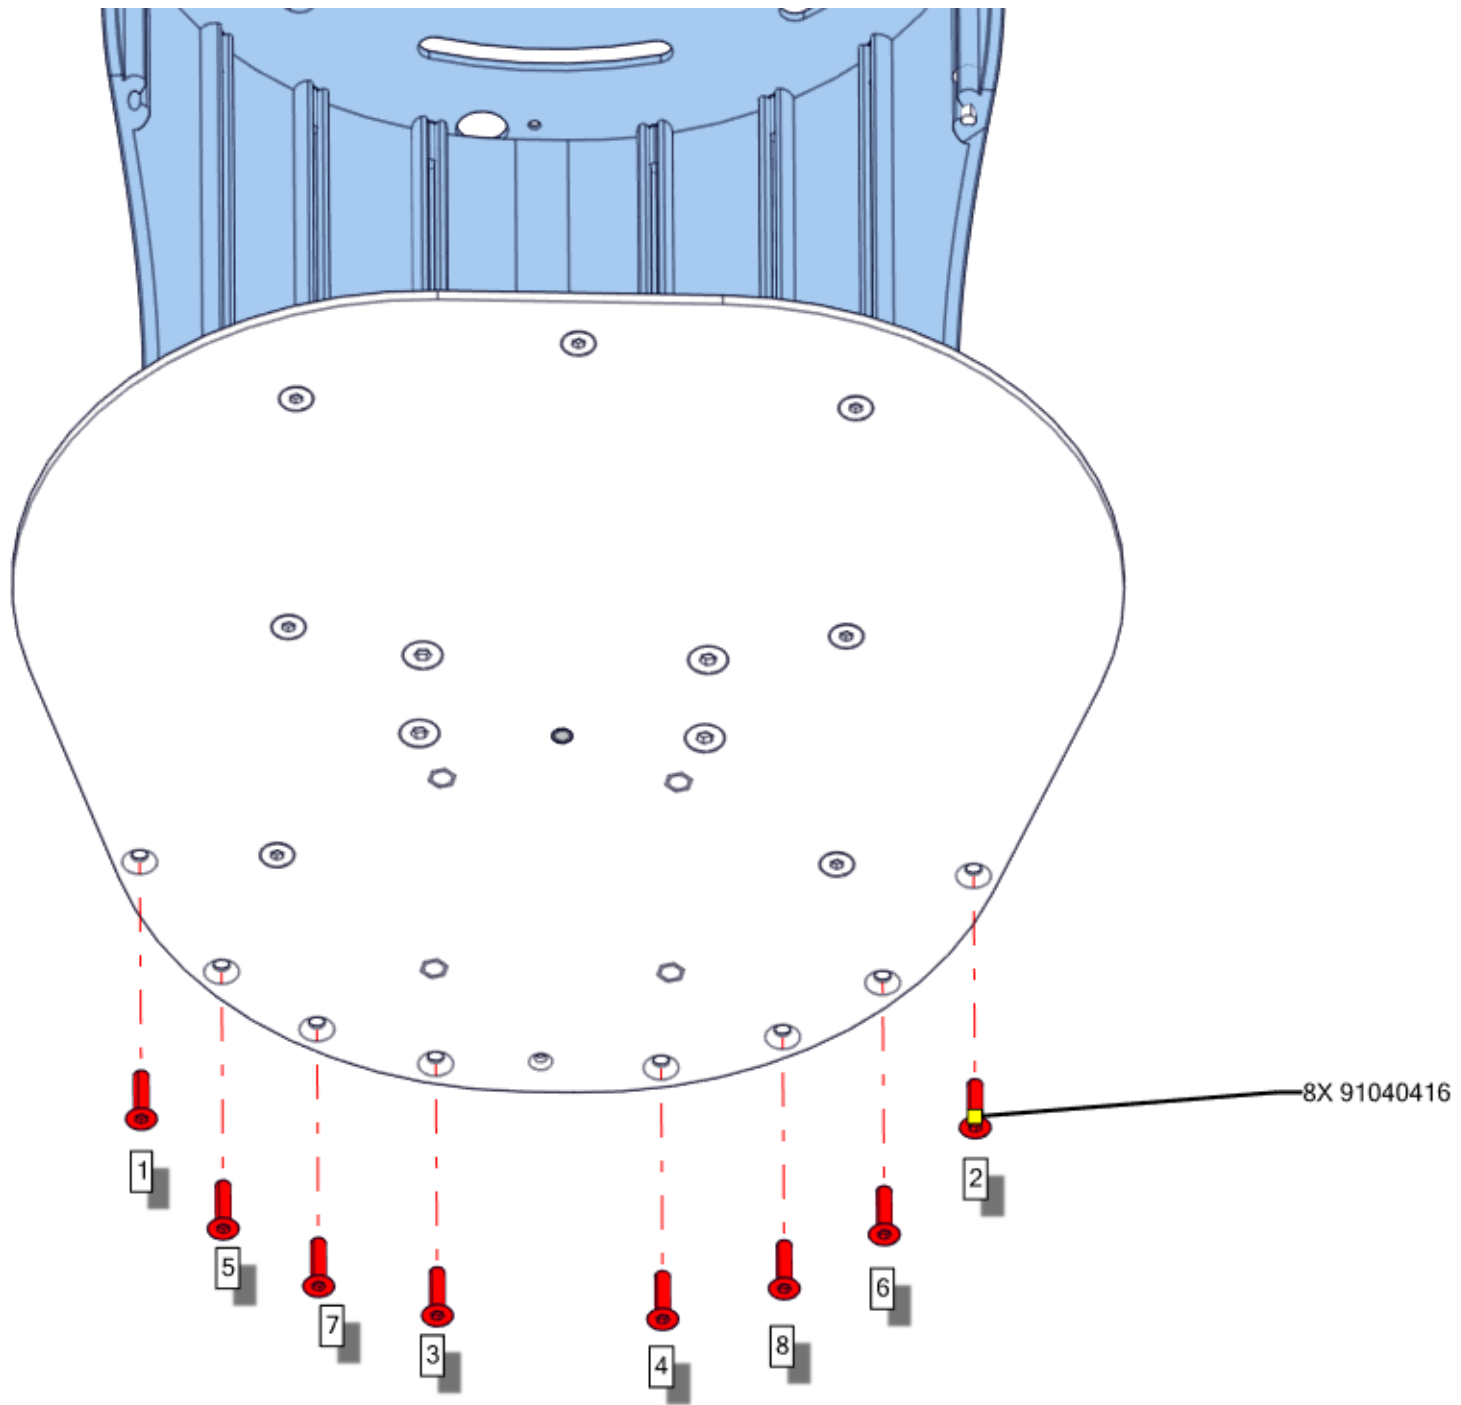

CUT TUBING .5" LONG

4x 91040510

11X 91040408

INSTALL SCREWS IN ORDER AS SHOWN

2X 91040306

2597A3239

2597A3285

2X 91010408