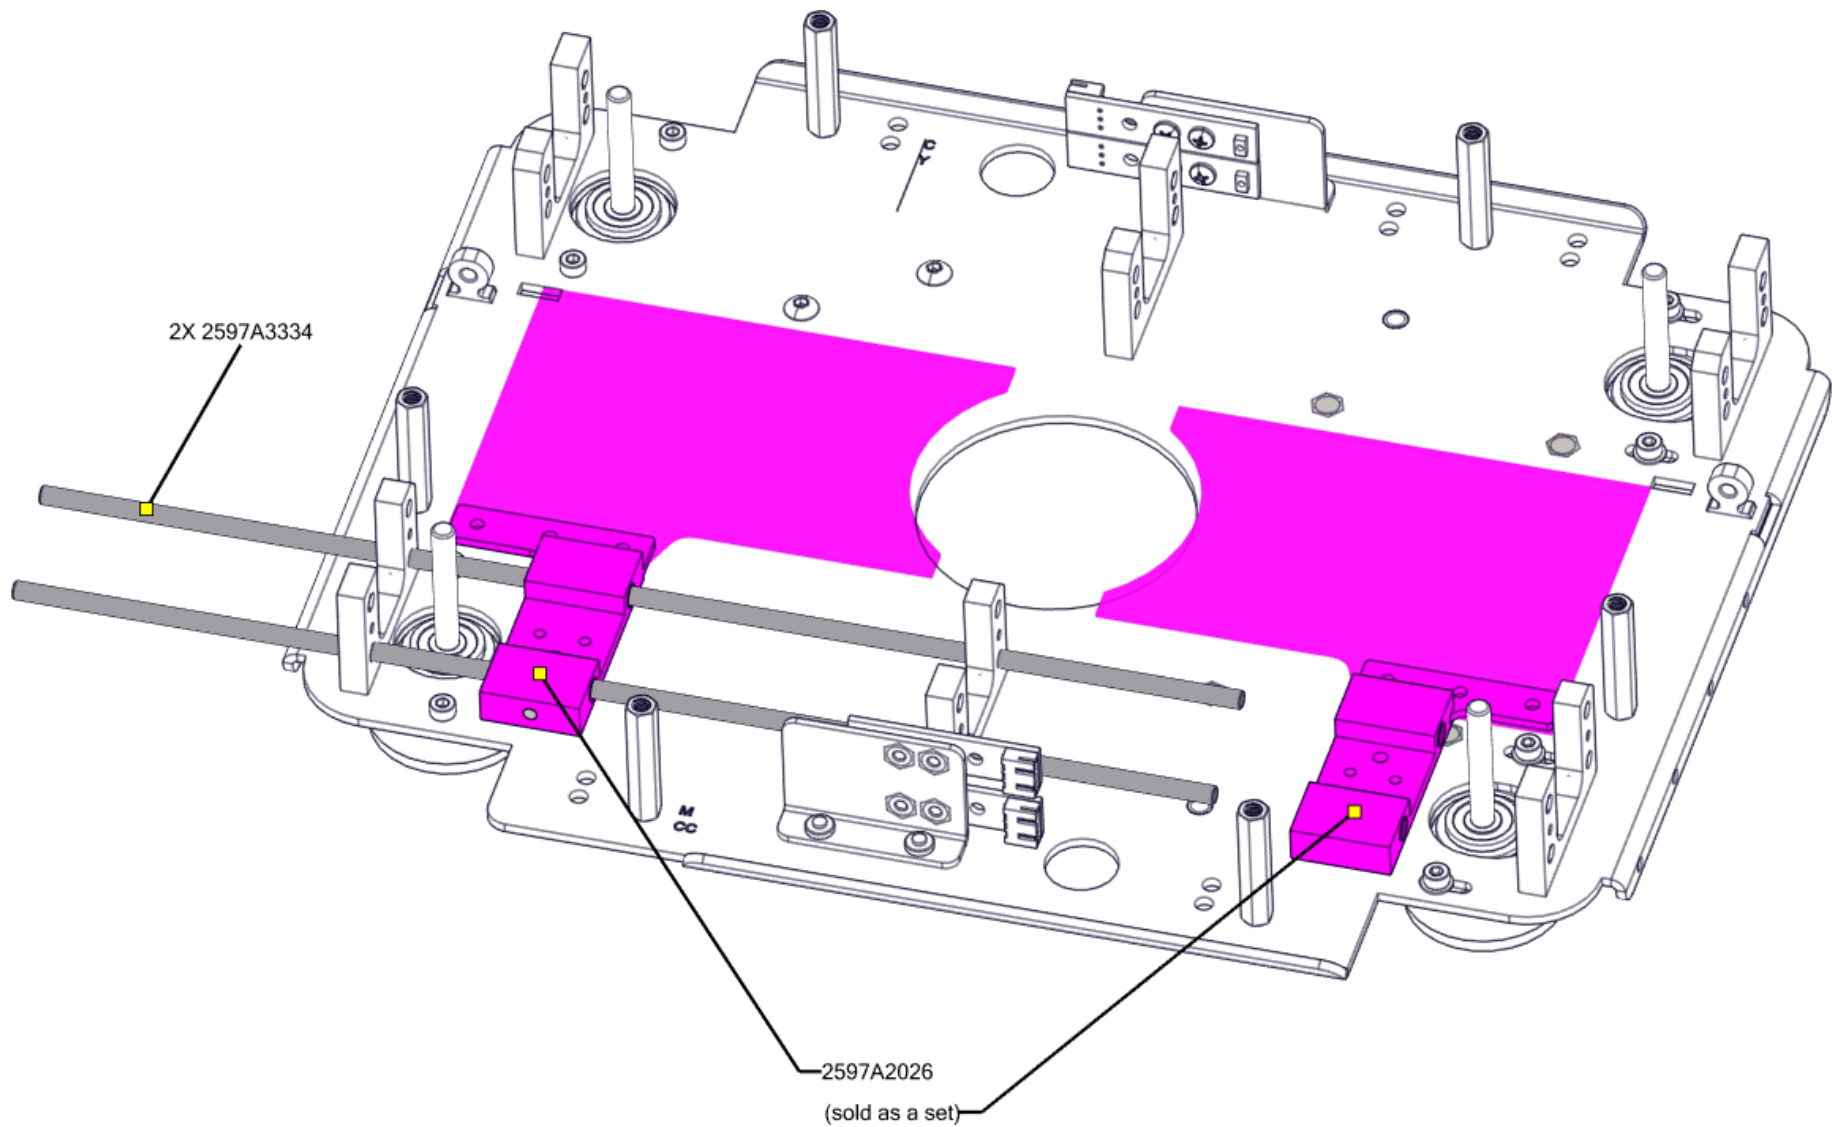

4x 91120000

2x 91040306

3x 2597A3332

6x 91040306

LEAVE SLOTTED MOTOR SCREWS LOOSE
TIGHTEN AFTER BELTS ARE ON

2X 2597A3334

2597A206
(sold as a set)

8X 91030404