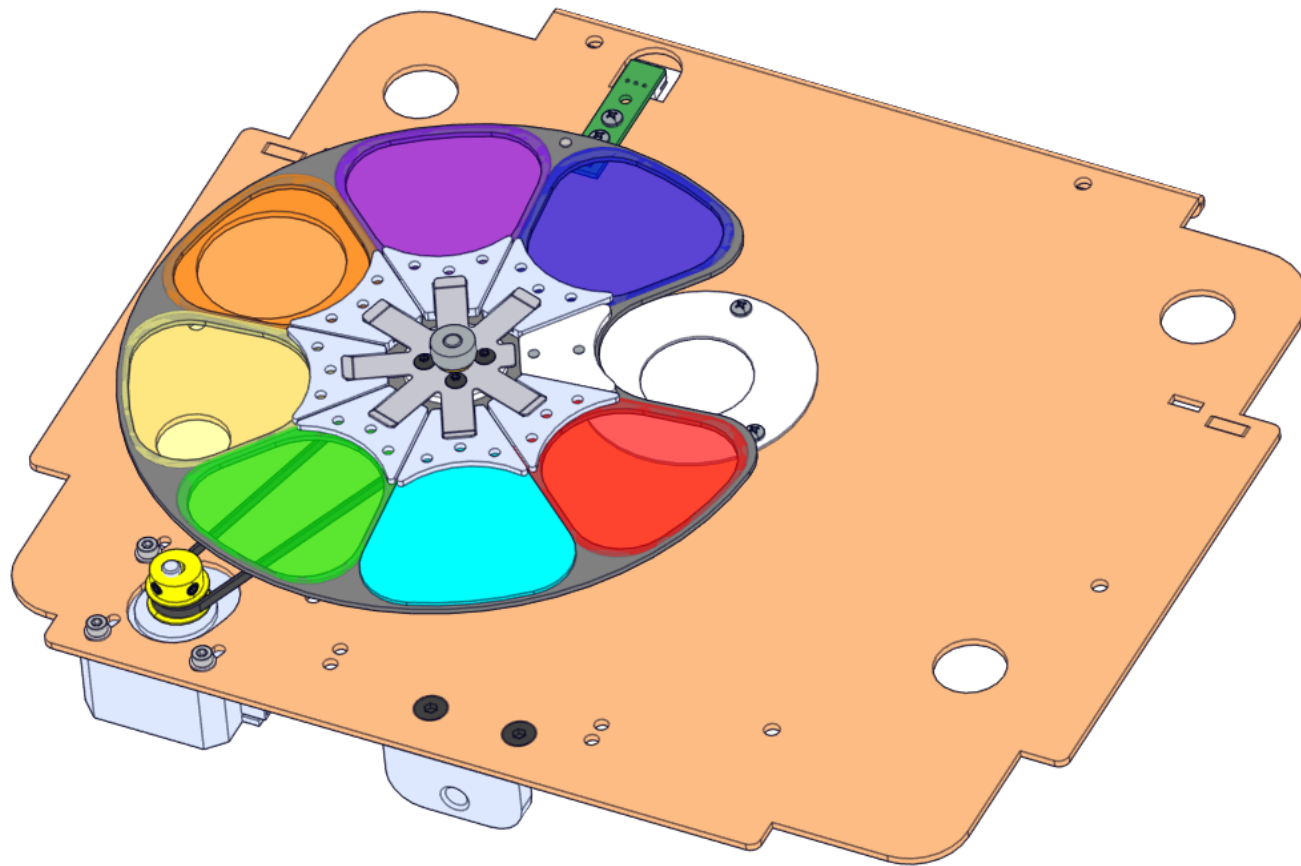

APPLY GREASE TO RAILS

2x 2597A3262

8X 91120000

D5

2X 2597A3131

Color Wheel Assembly

4X 91540304

2597A3144