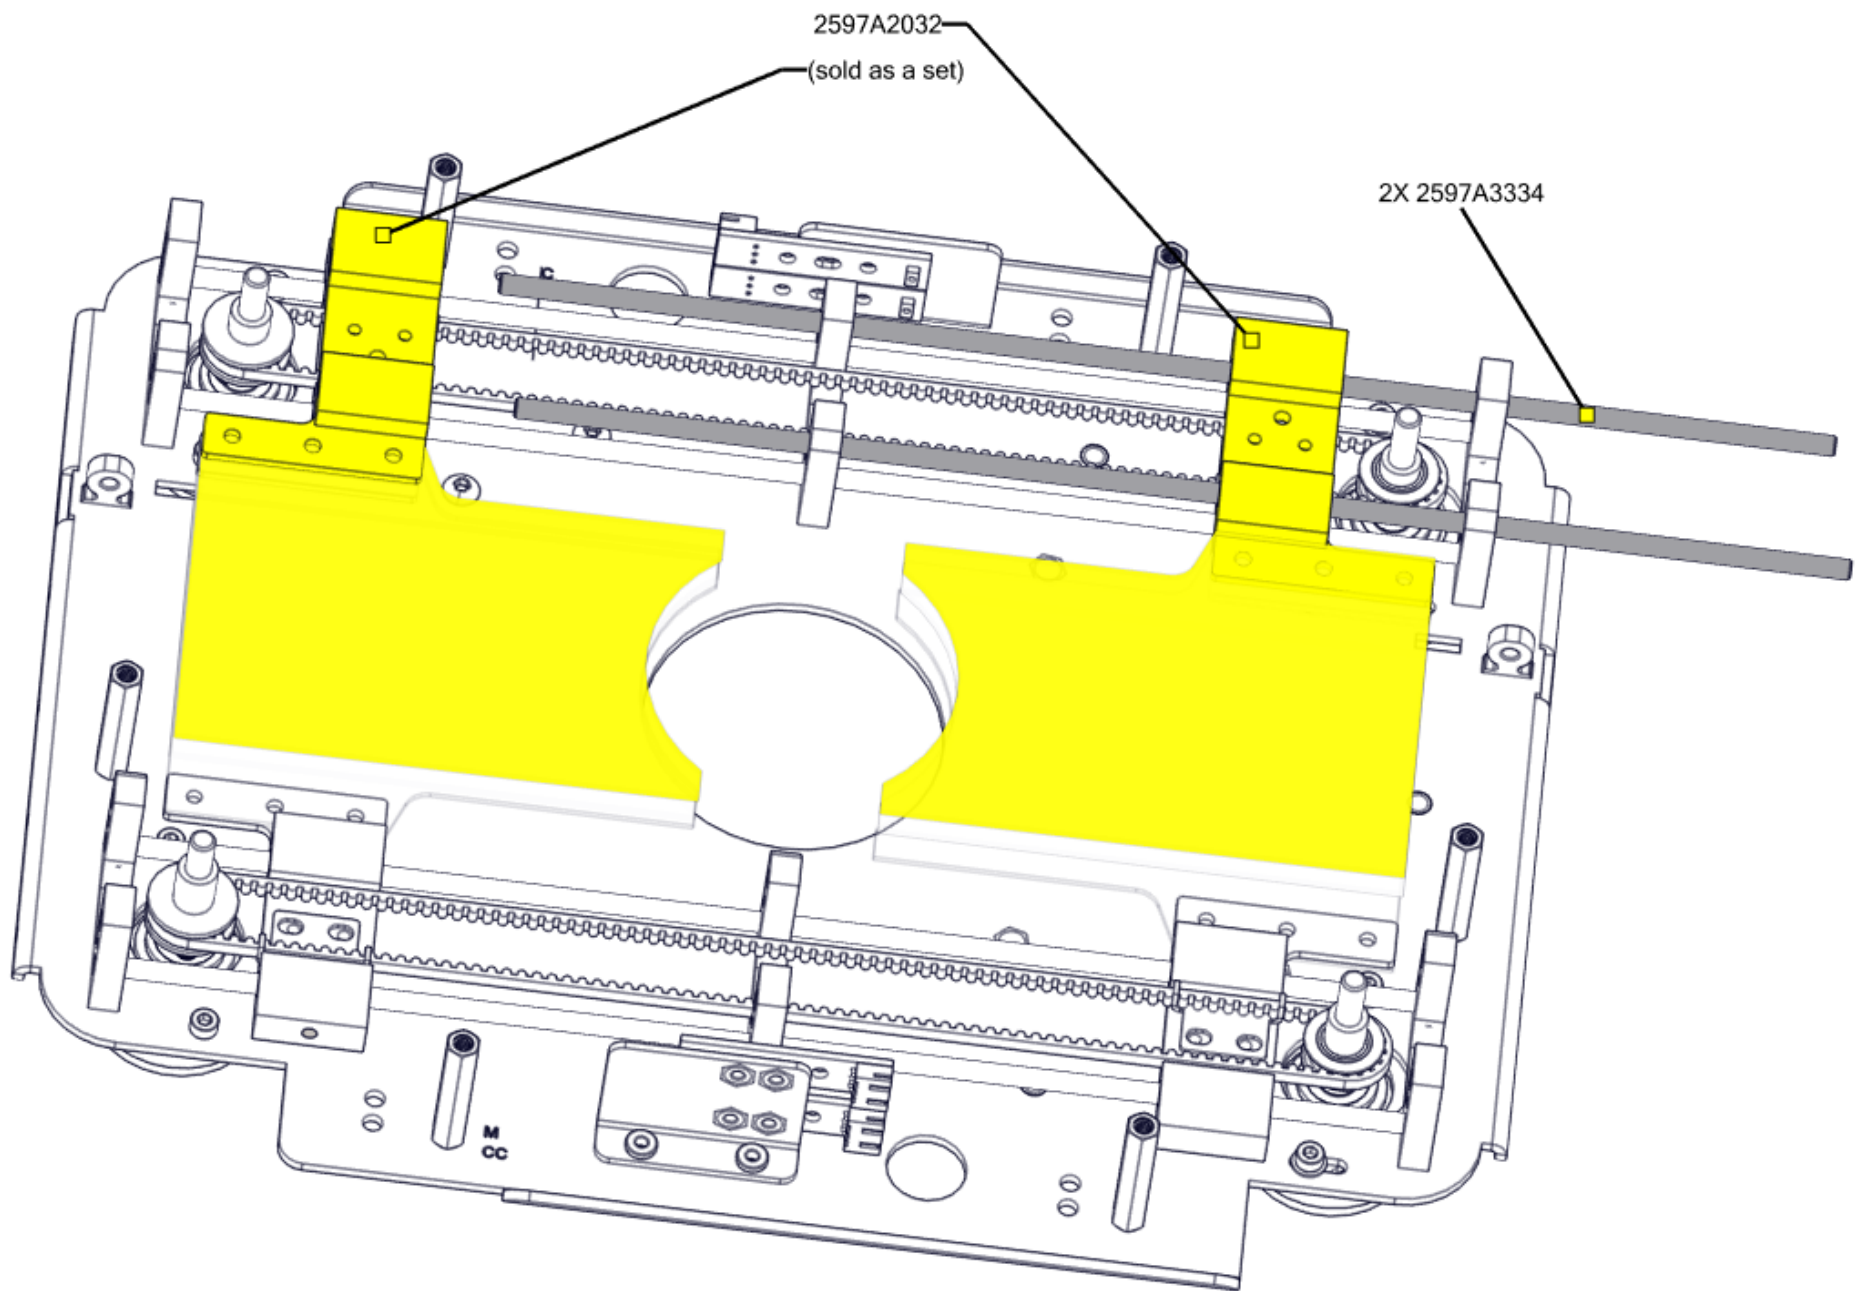

4x 91120000

2x 91040306

3x 2597A3332

6x 91040306

LEAVE SLOTTED MOTOR SCREWS LOOSE
TIGHTEN AFTER BELTS ARE ON

2X 2597A3334

2597A206
(sold as a set)

8X 91030404