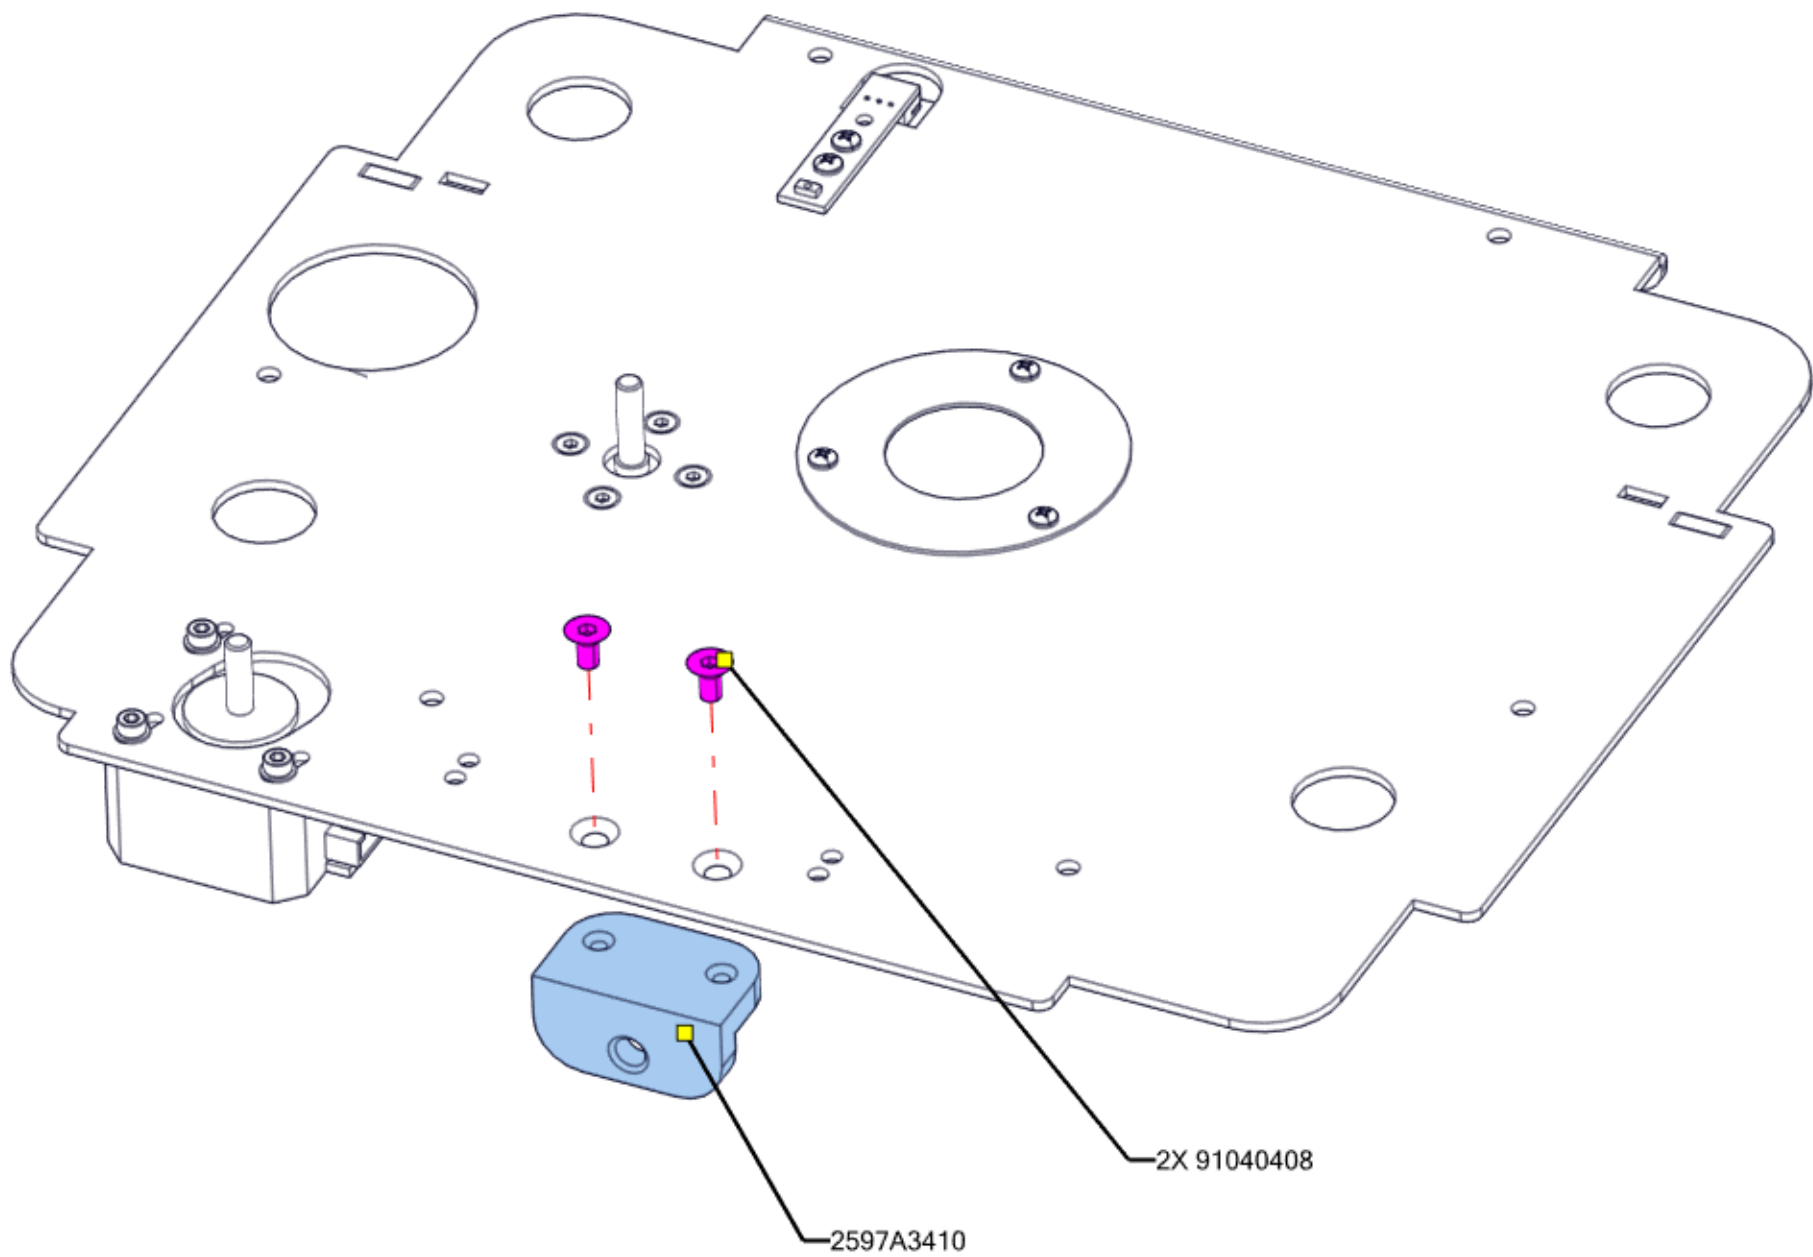

2597A5806

Focus/Zoom Module

Light Frost Assembly

HWM973

ADD BLUE LOCTITE

2591A4245

CUT TUBING .5" LONG

2597A5807