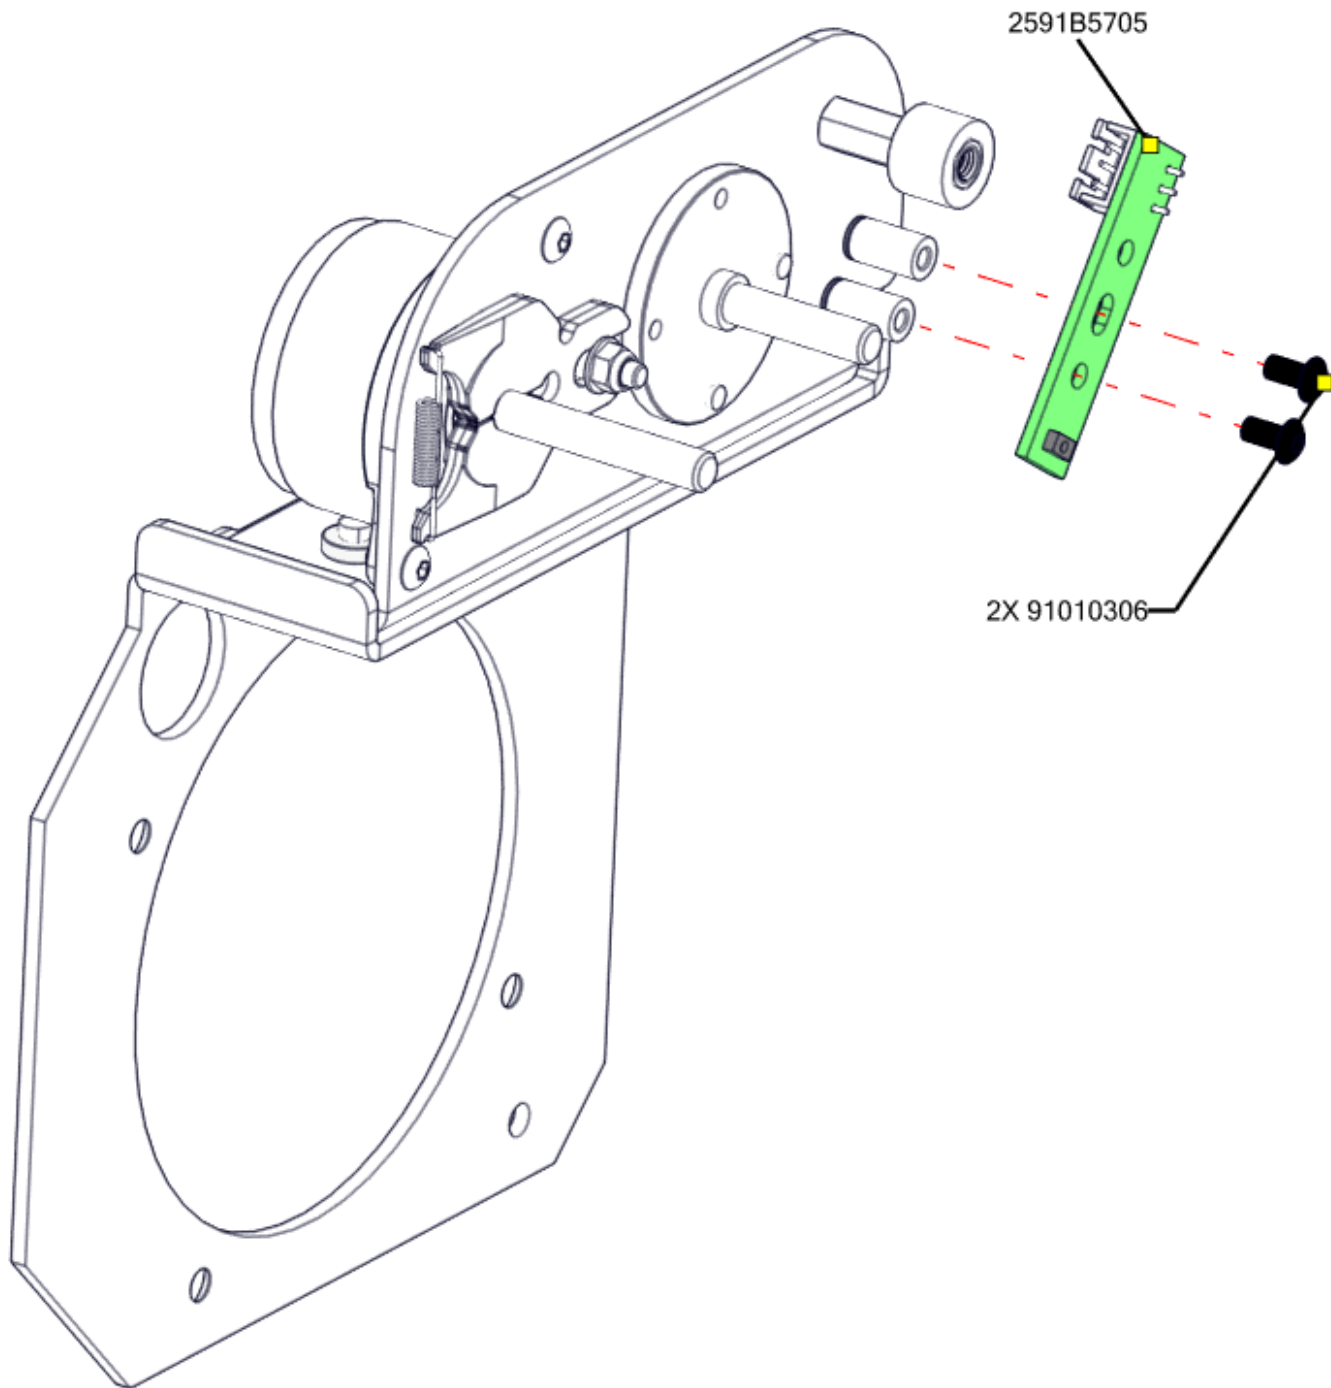

2597A5806

Focus/Zoom Module

Light Frost Assembly

HWM973

ADD BLUE LOCTITE

2591A4245

CUT TUBING .5" LONG

2597A5807