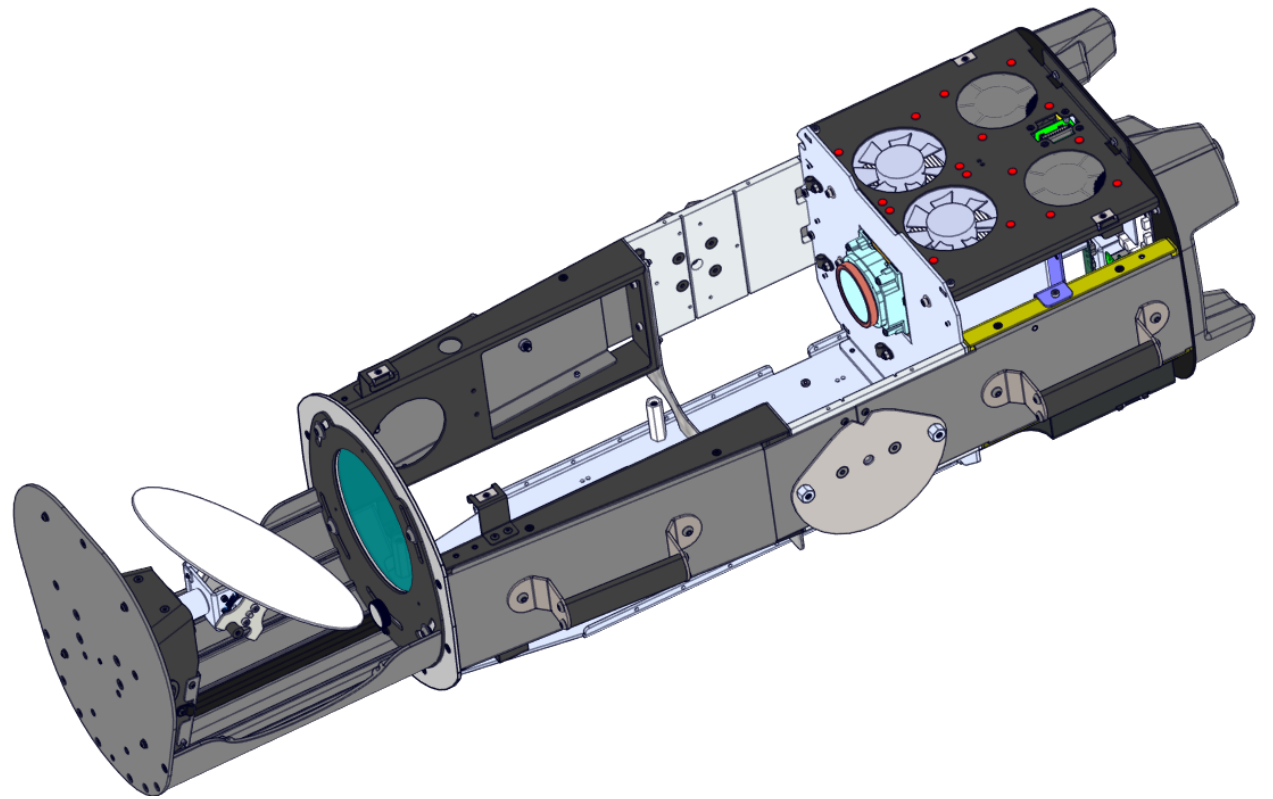

Housing Assembly