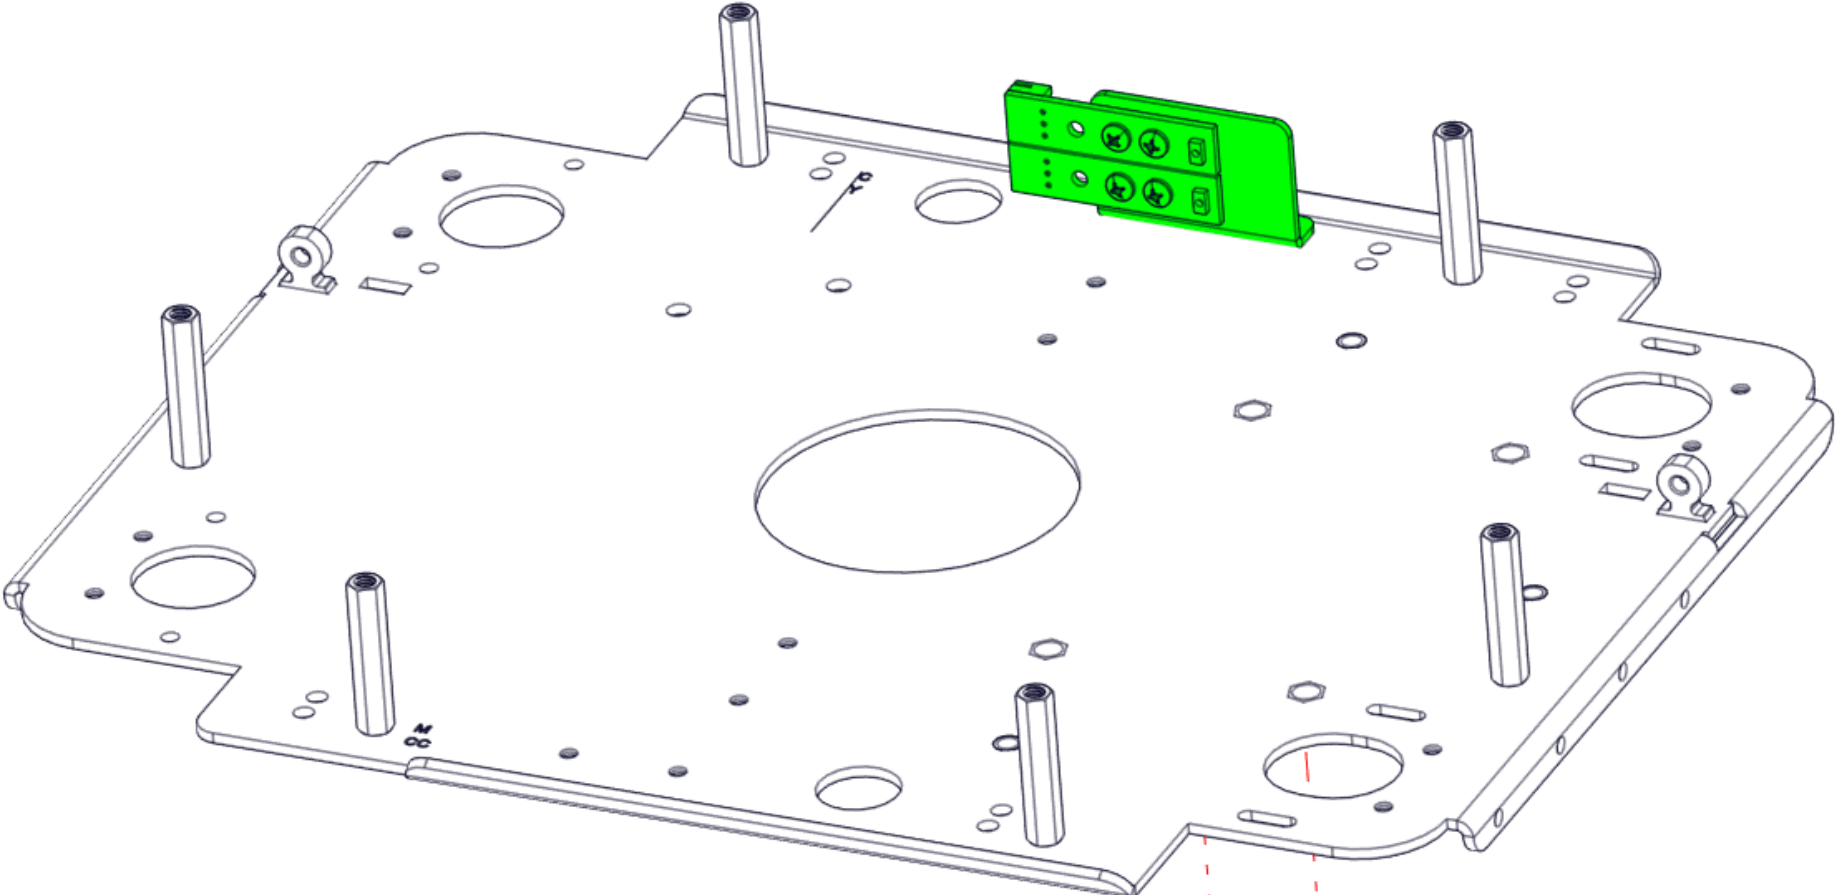

2x 91040306