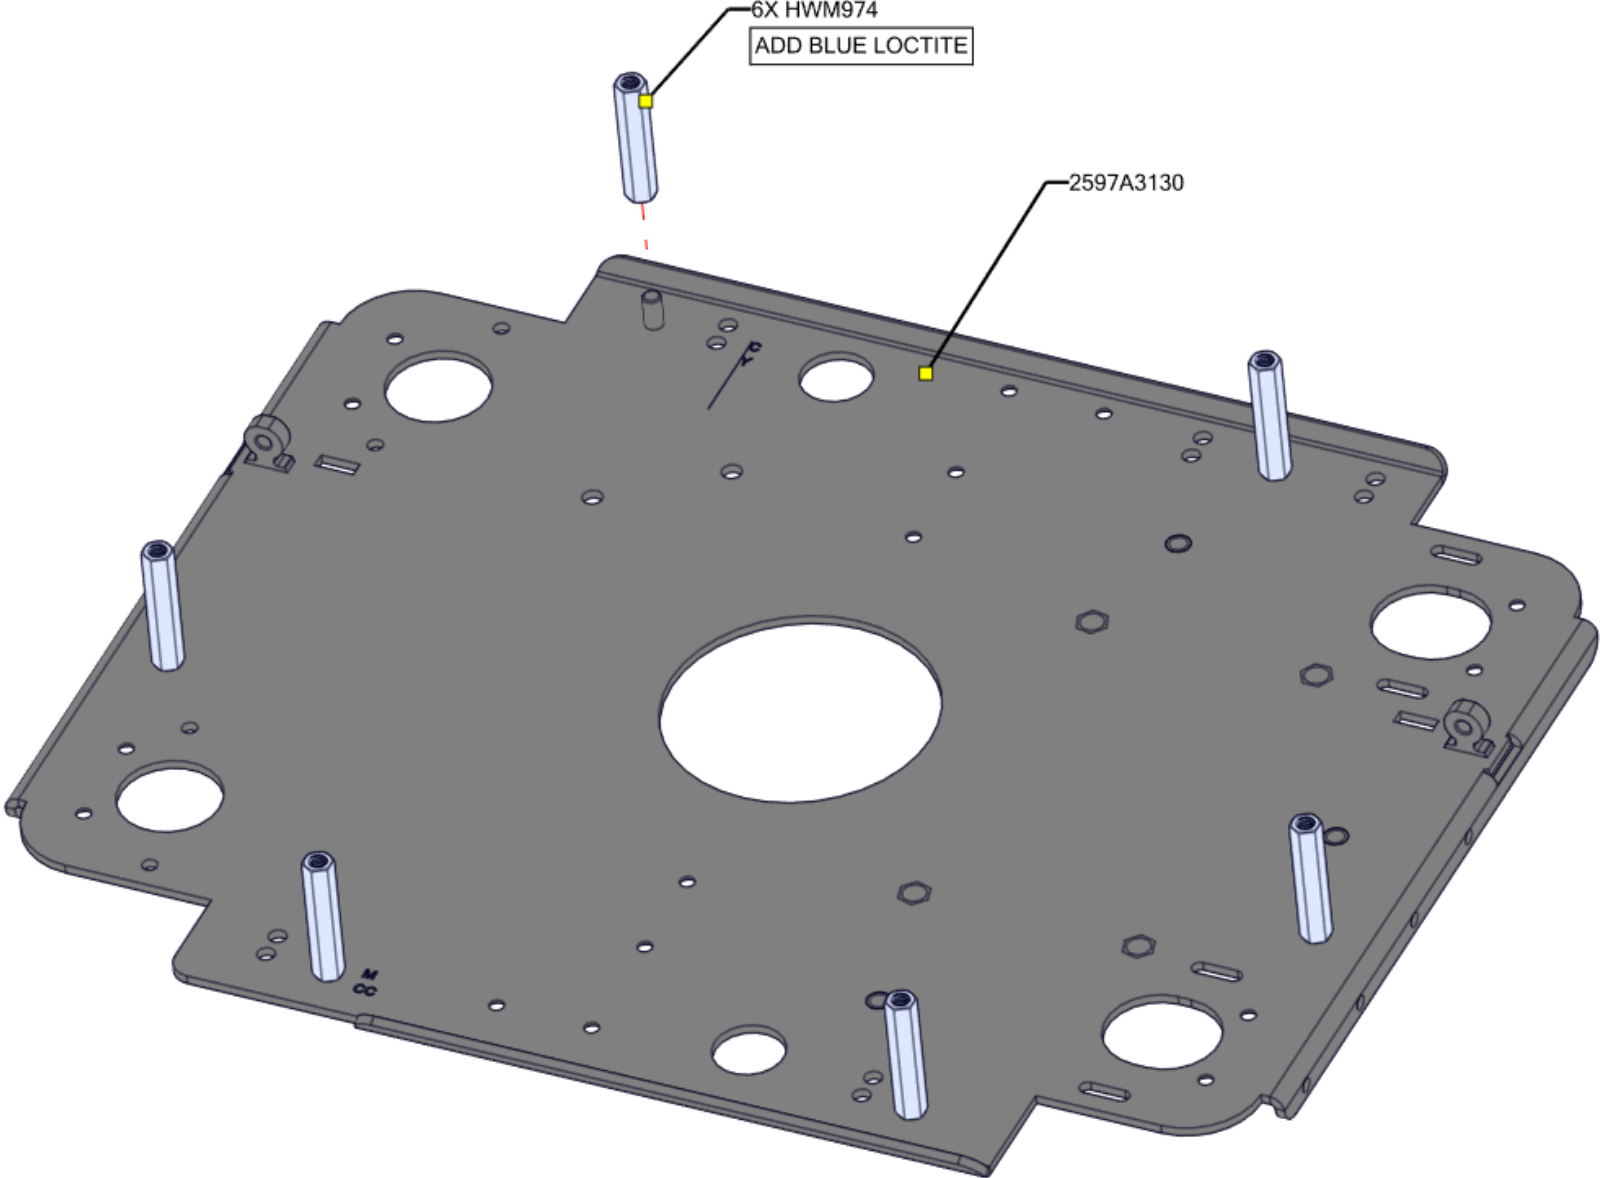

Color Module

See Color Wheel Assembly

See Color Mix Assembly

2X 2597A3494

10X 91010408

Color Mix Assembly

2597A2006

6X HWM974
ADD BLUE LOCTITE