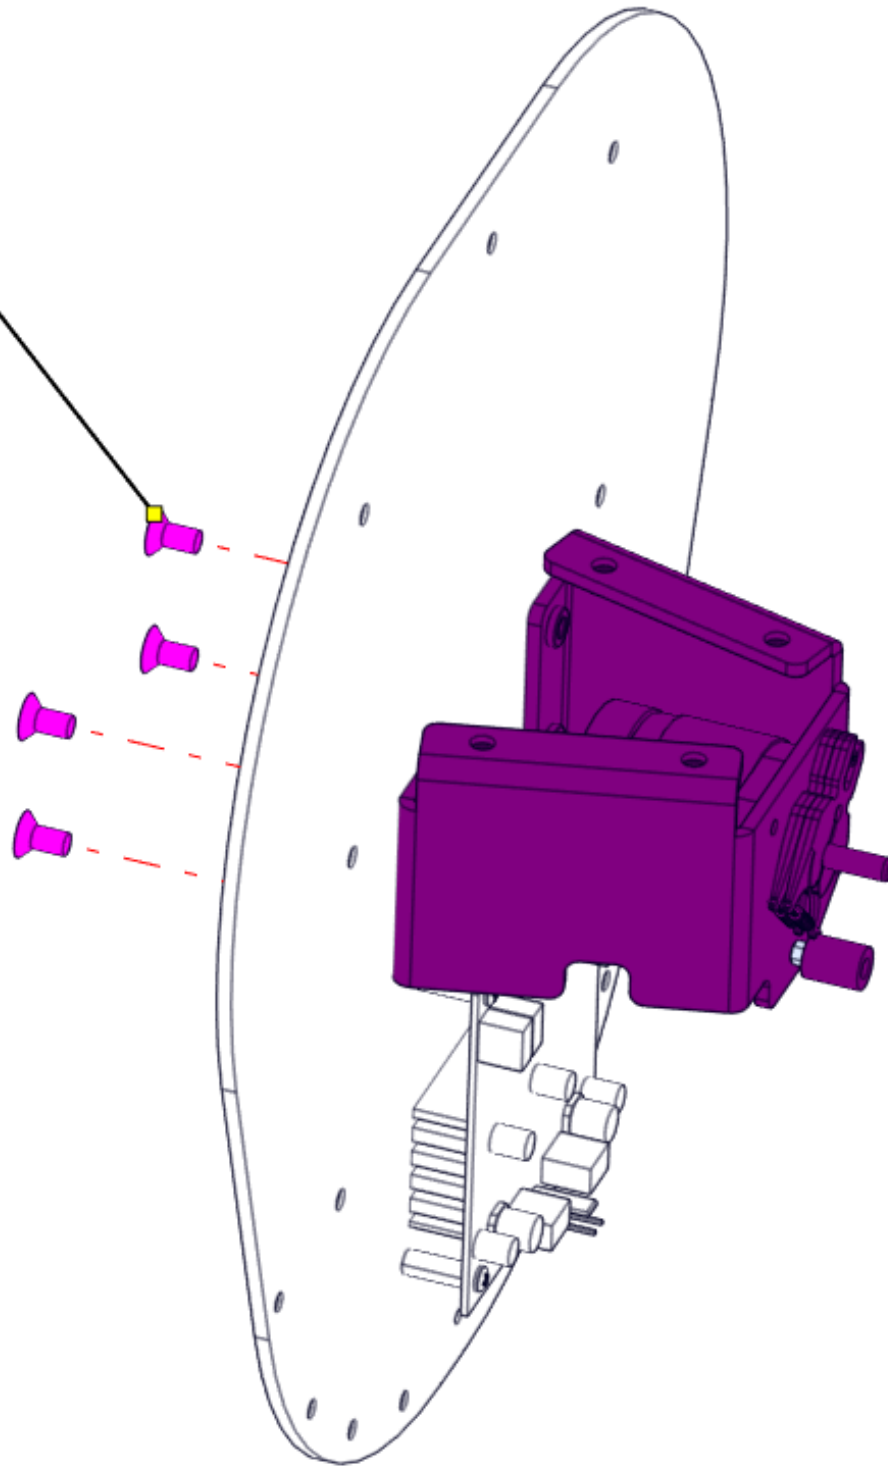

HIGH END SYSTEMS
an **ETC** Company

Cyberlight LED

Part Number	Fixture Name	Color	Light Engine
2597A1101	Cyberlight LED	Black	HI Fidelity

Part Number	Accessory
2597A1020	Snoot
2597A1022	Spill Blocker

[Main Page](#)

Mirror Assembly

Mirror Head Assembly

2597B2001

2597A3222

2X HWM1853

HWM971

ADD BLUE LOCTITE

HW6925

CUT TUBING .5" LONG

4x 91040510

11X 91040408

INSTALL SCREWS IN ORDER AS SHOWN

2X 91040306

2597A3239

2597A3285

2X 91010408