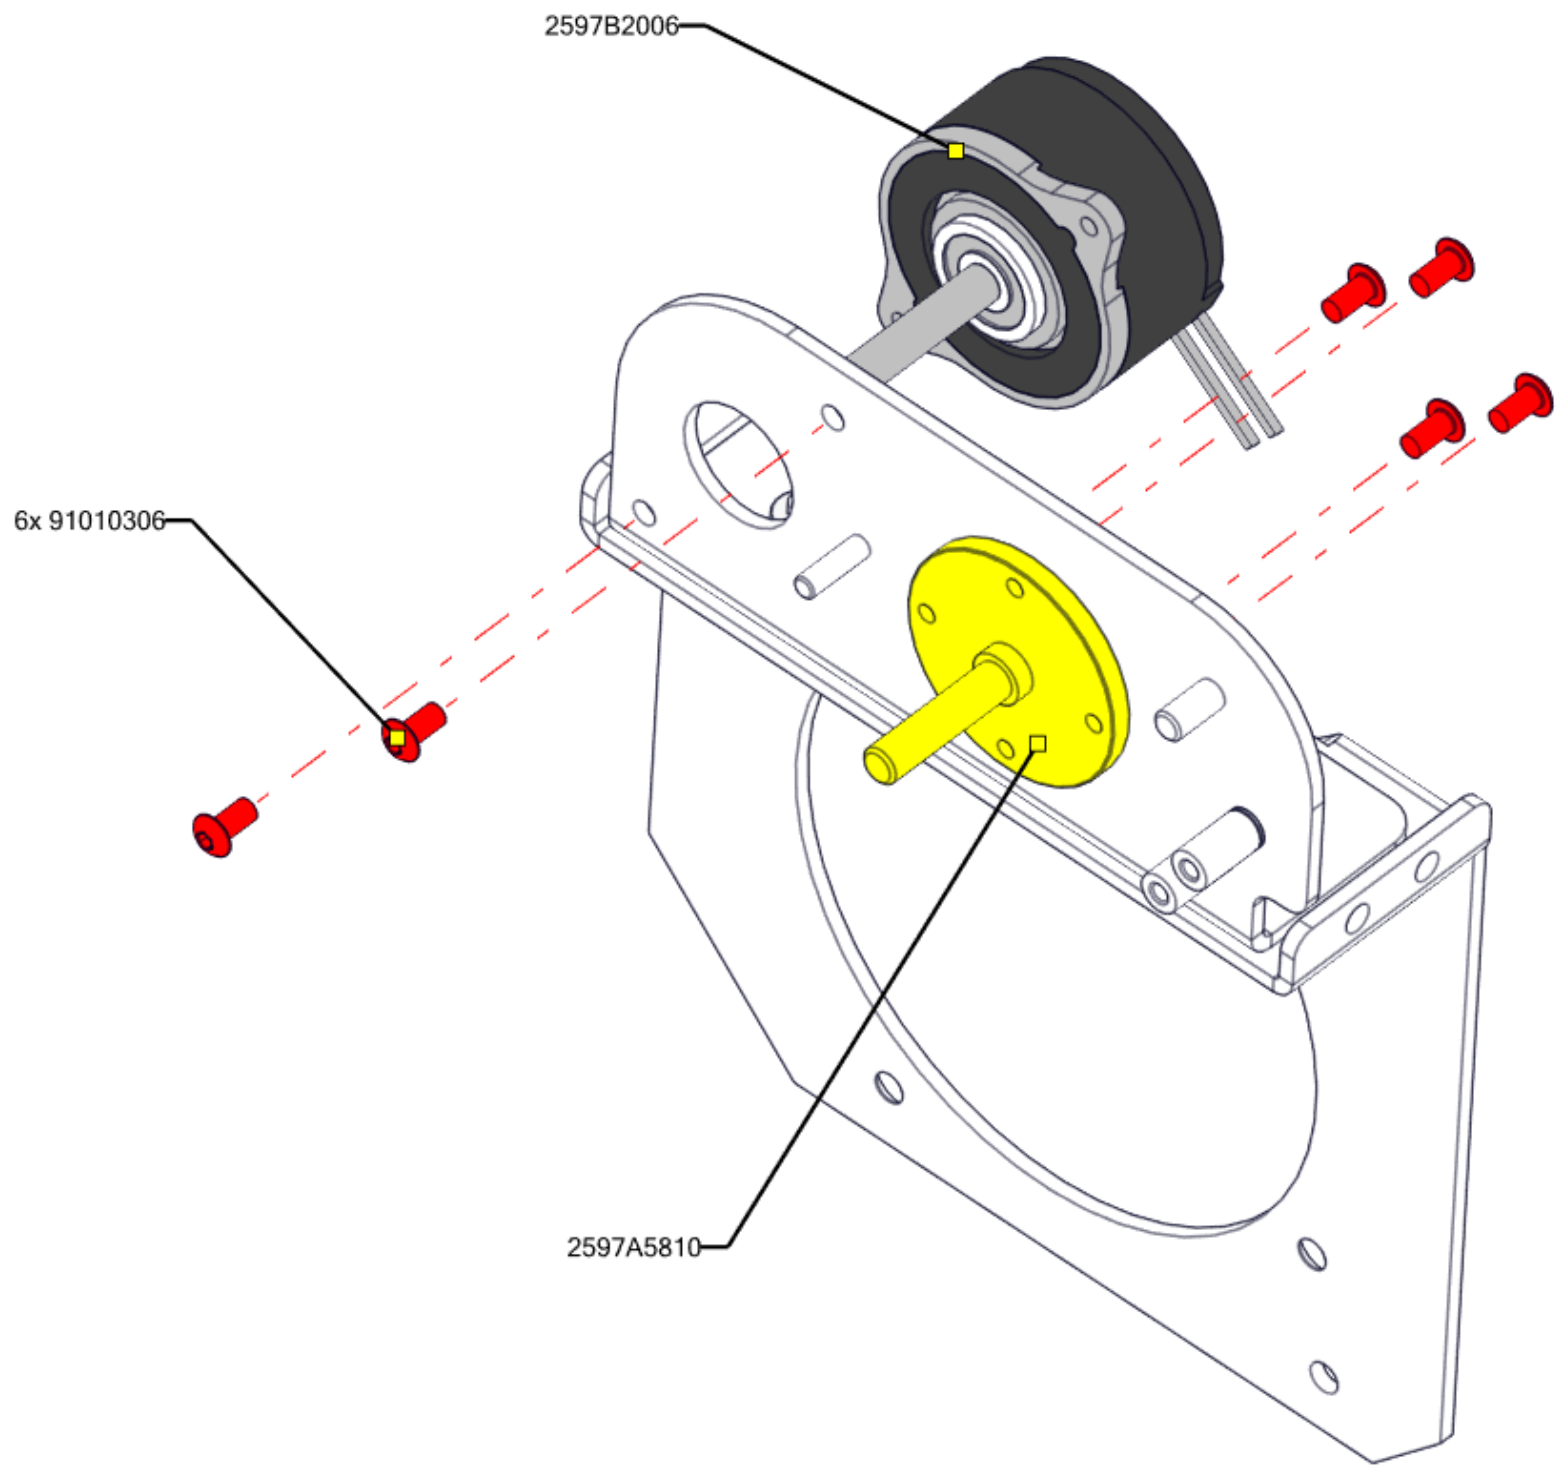

2597A5806

Focus/Zoom Module

Light Frost Assembly

HWM973

ADD BLUE LOCTITE

2591A4245

CUT TUBING .5" LONG

2597A5807