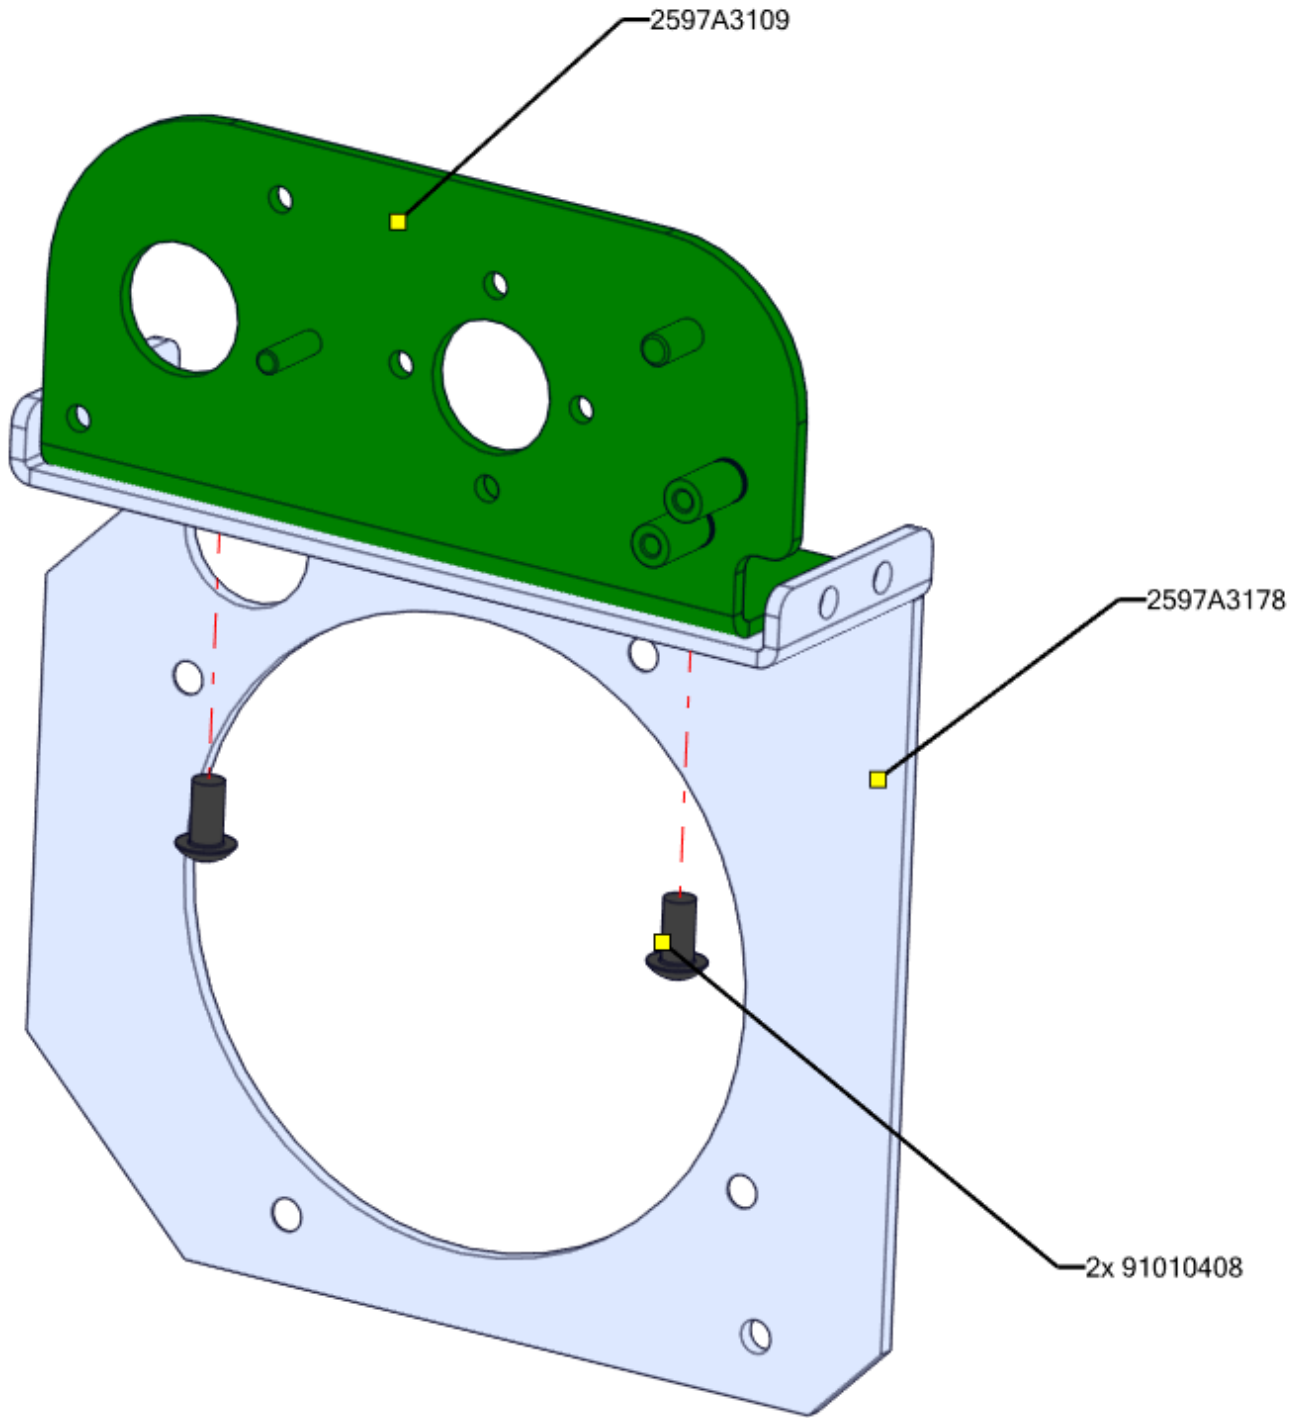

2597A5806

Focus/Zoom Module

Light Frost Assembly

HWM973

ADD BLUE LOCTITE

2591A4245

CUT TUBING .5" LONG

2597A5807