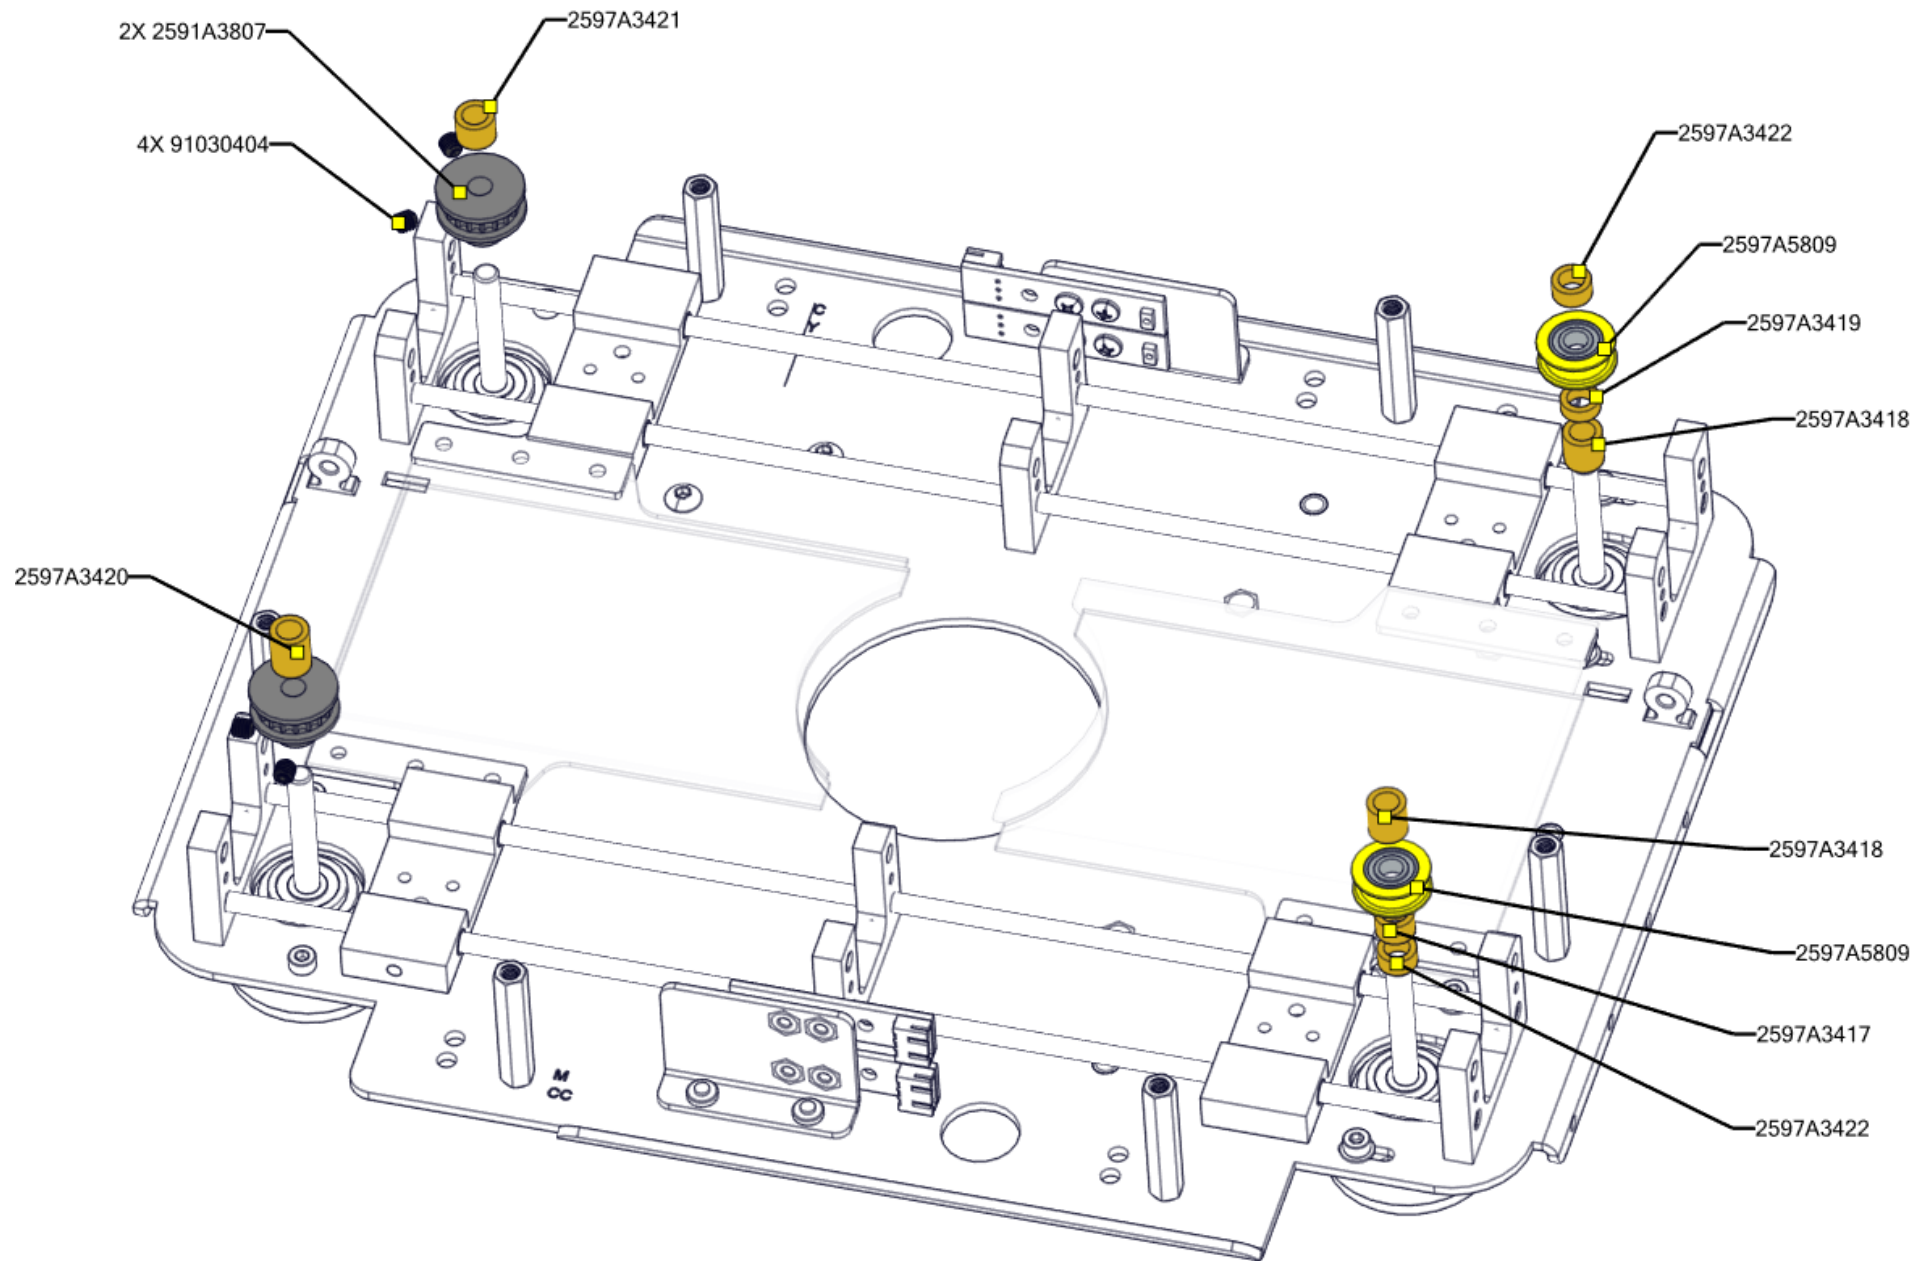

4x 91120000

2x 91040306

3x 2597A3332

6x 91040306

LEAVE SLOTTED MOTOR SCREWS LOOSE
TIGHTEN AFTER BELTS ARE ON

2X 2597A3334

2597A206
(sold as a set)

8X 91030404