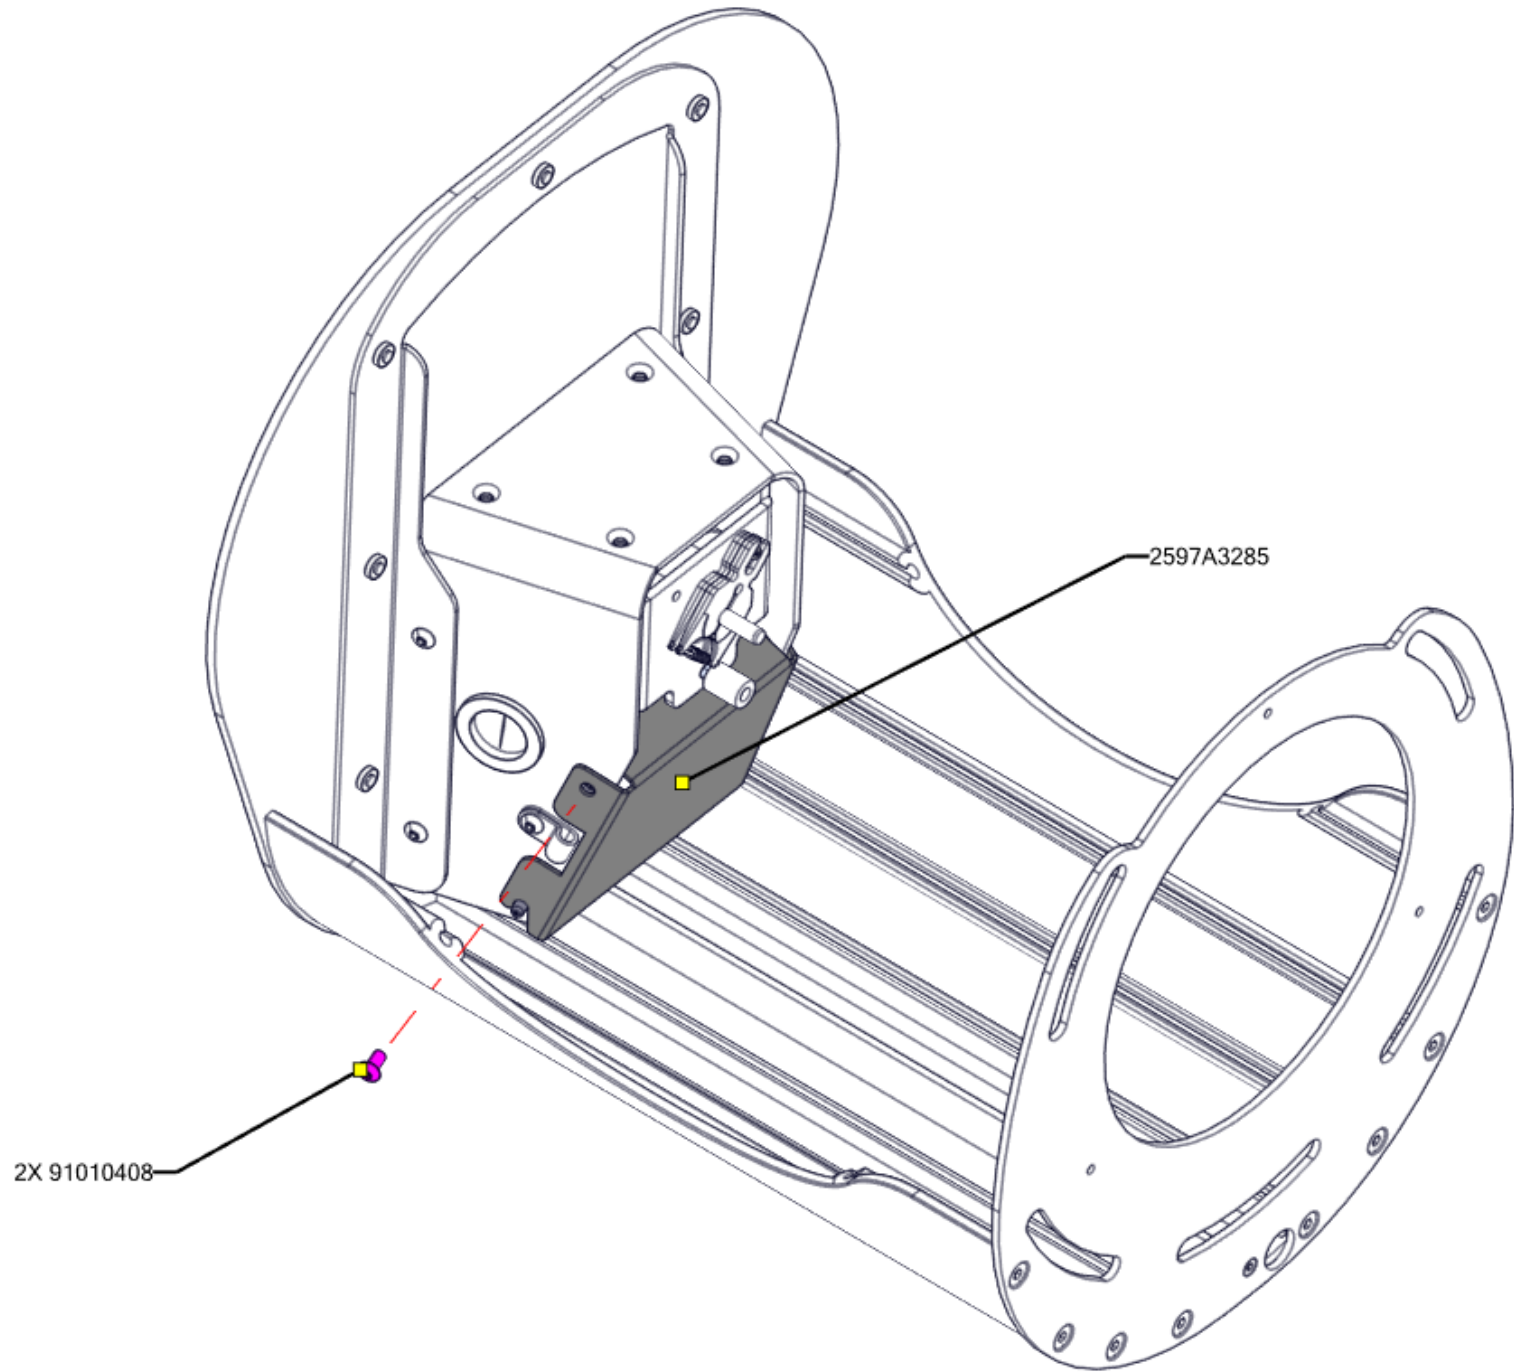

CUT TUBING .5" LONG

4x 91040510

11X 91040408

INSTALL SCREWS IN ORDER AS SHOWN

2X 91040306

2597A3239

2597A3285

2X 91010408