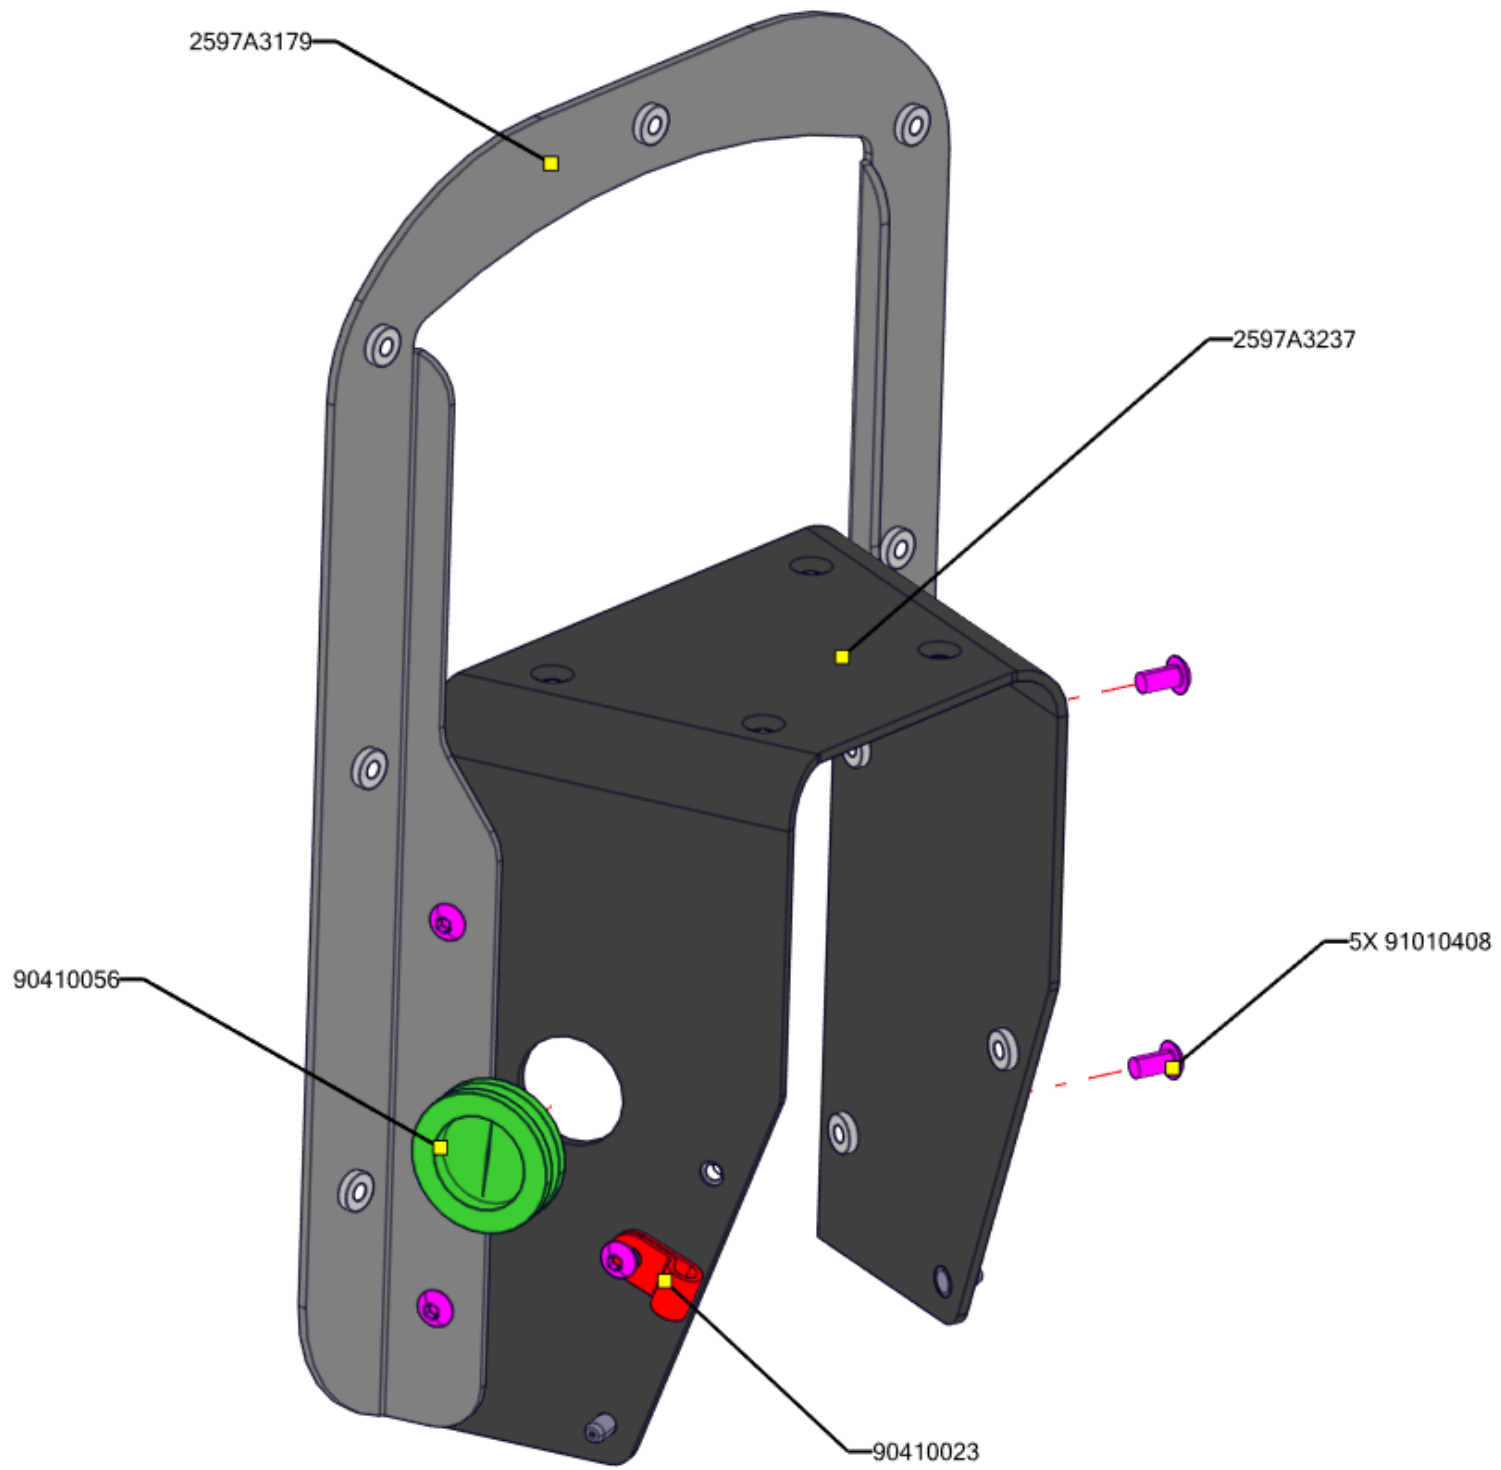

HIGH END SYSTEMS
an **ETC** Company

Cyberlight LED

Part Number	Fixture Name	Color	Light Engine
2597A1101	Cyberlight LED	Black	HI Fidelity

Part Number	Accessory
2597A1020	Snoot
2597A1022	Spill Blocker

[Main Page](#)

Mirror Assembly

Mirror Head Assembly

2597B2001

2597A3222

2X HWM1853

HWM971

ADD BLUE LOCTITE

HW6925

CUT TUBING .5" LONG

4x 91040510

11X 91040408

INSTALL SCREWS IN ORDER AS SHOWN

2X 91040306

2597A3239

2597A3285

2X 91010408