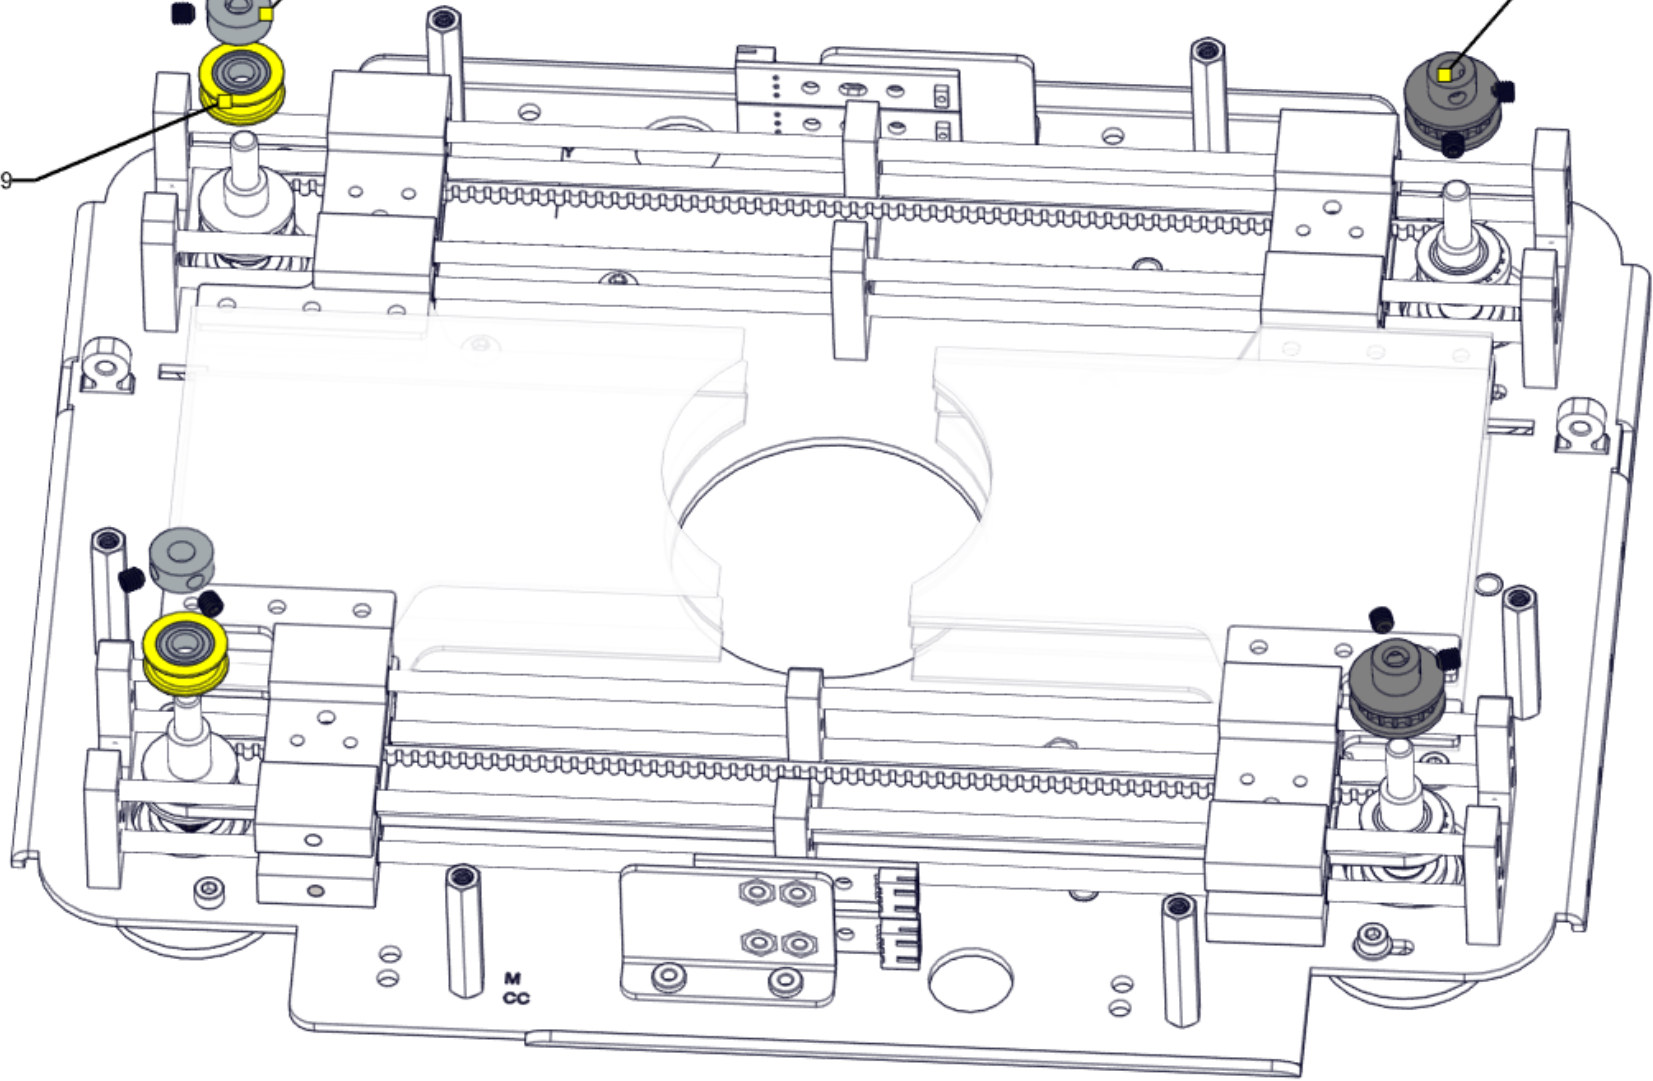

8X 91030404

2X 2597A5807

2X 2591A3807

2X 2597A5809