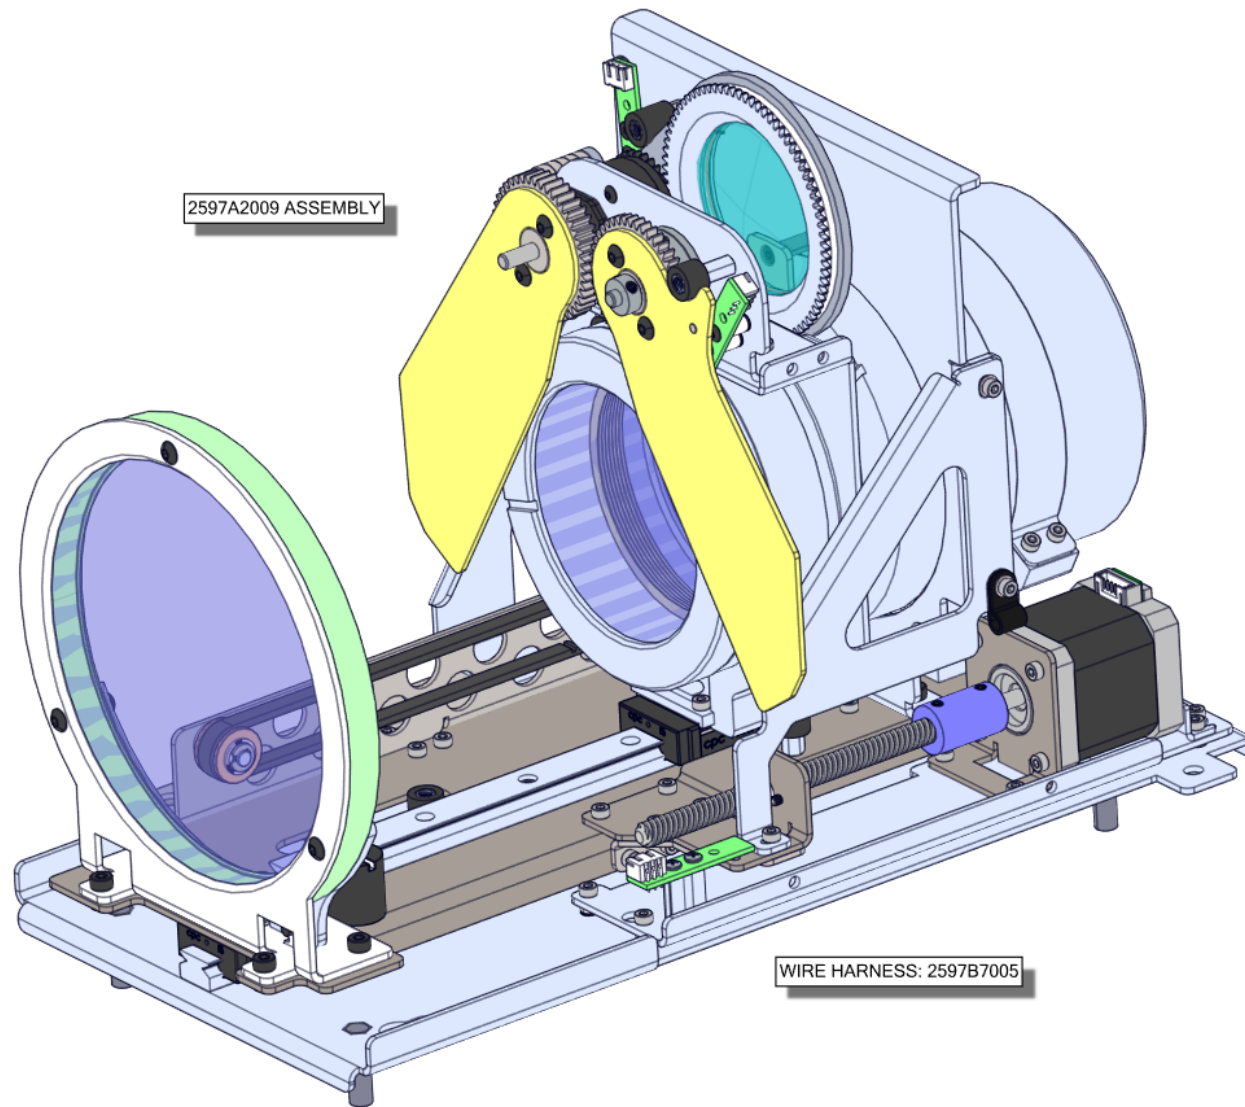

Focus/Zoom Module