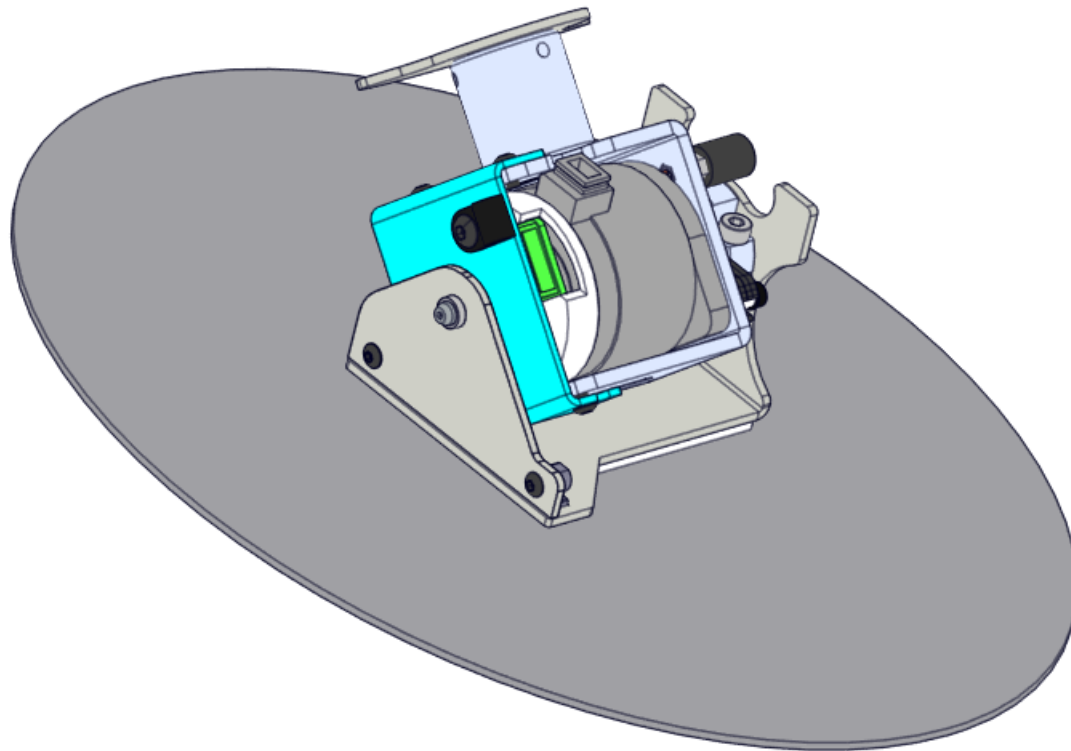

Mirror Assembly