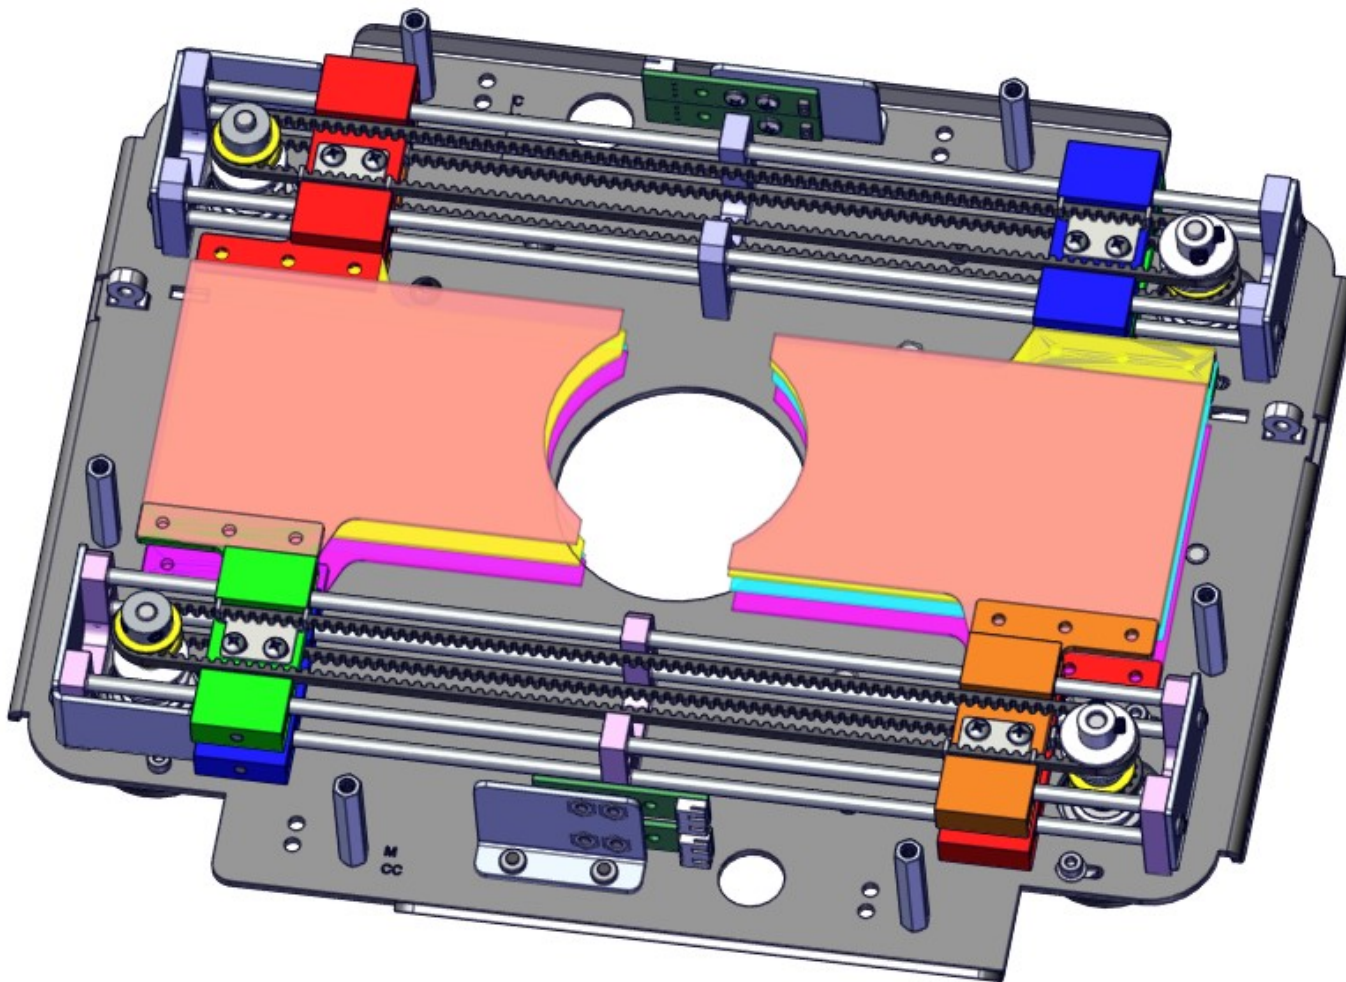

Color Module

See Color Wheel Assembly

See Color Mix Assembly

2X 2597A3494

10X 91010408

Color Mix Assembly

2597A2006

6X HWM974
ADD BLUE LOCTITE