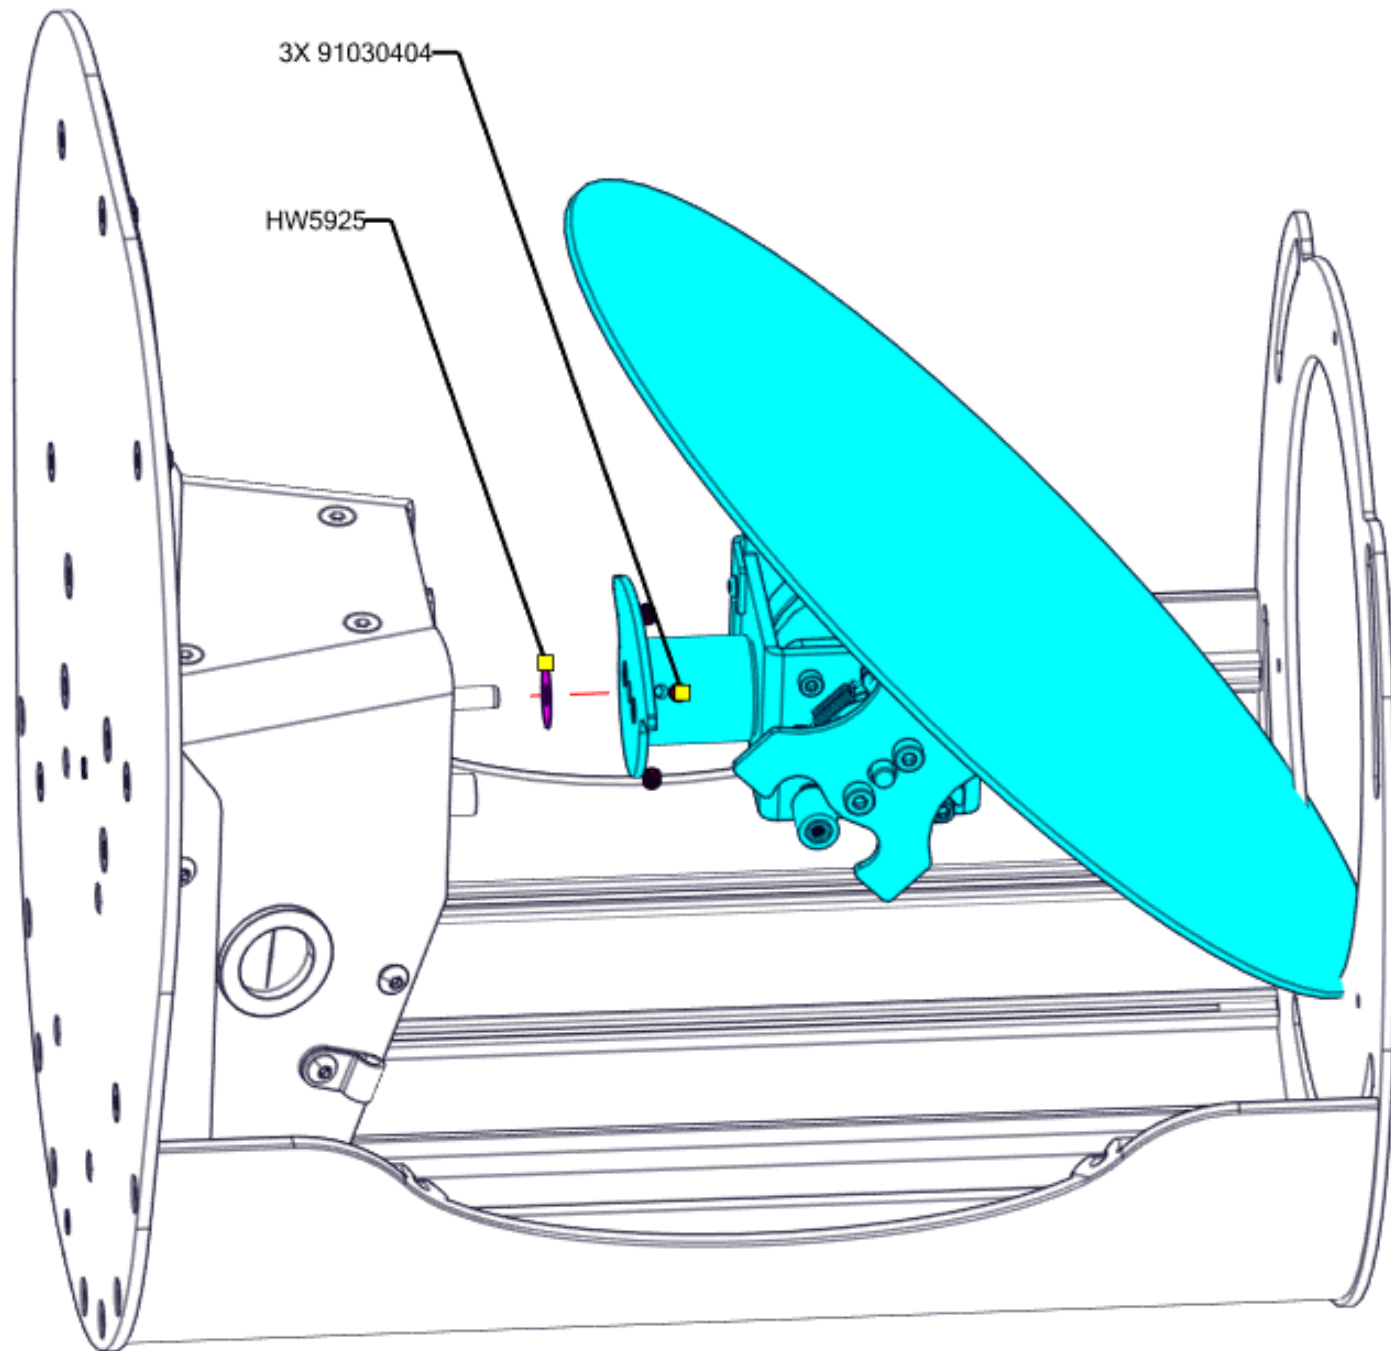

CUT TUBING .5" LONG

4x 91040510

11X 91040408

INSTALL SCREWS IN ORDER AS SHOWN

2X 91040306

2597A3239

2597A3285

2X 91010408