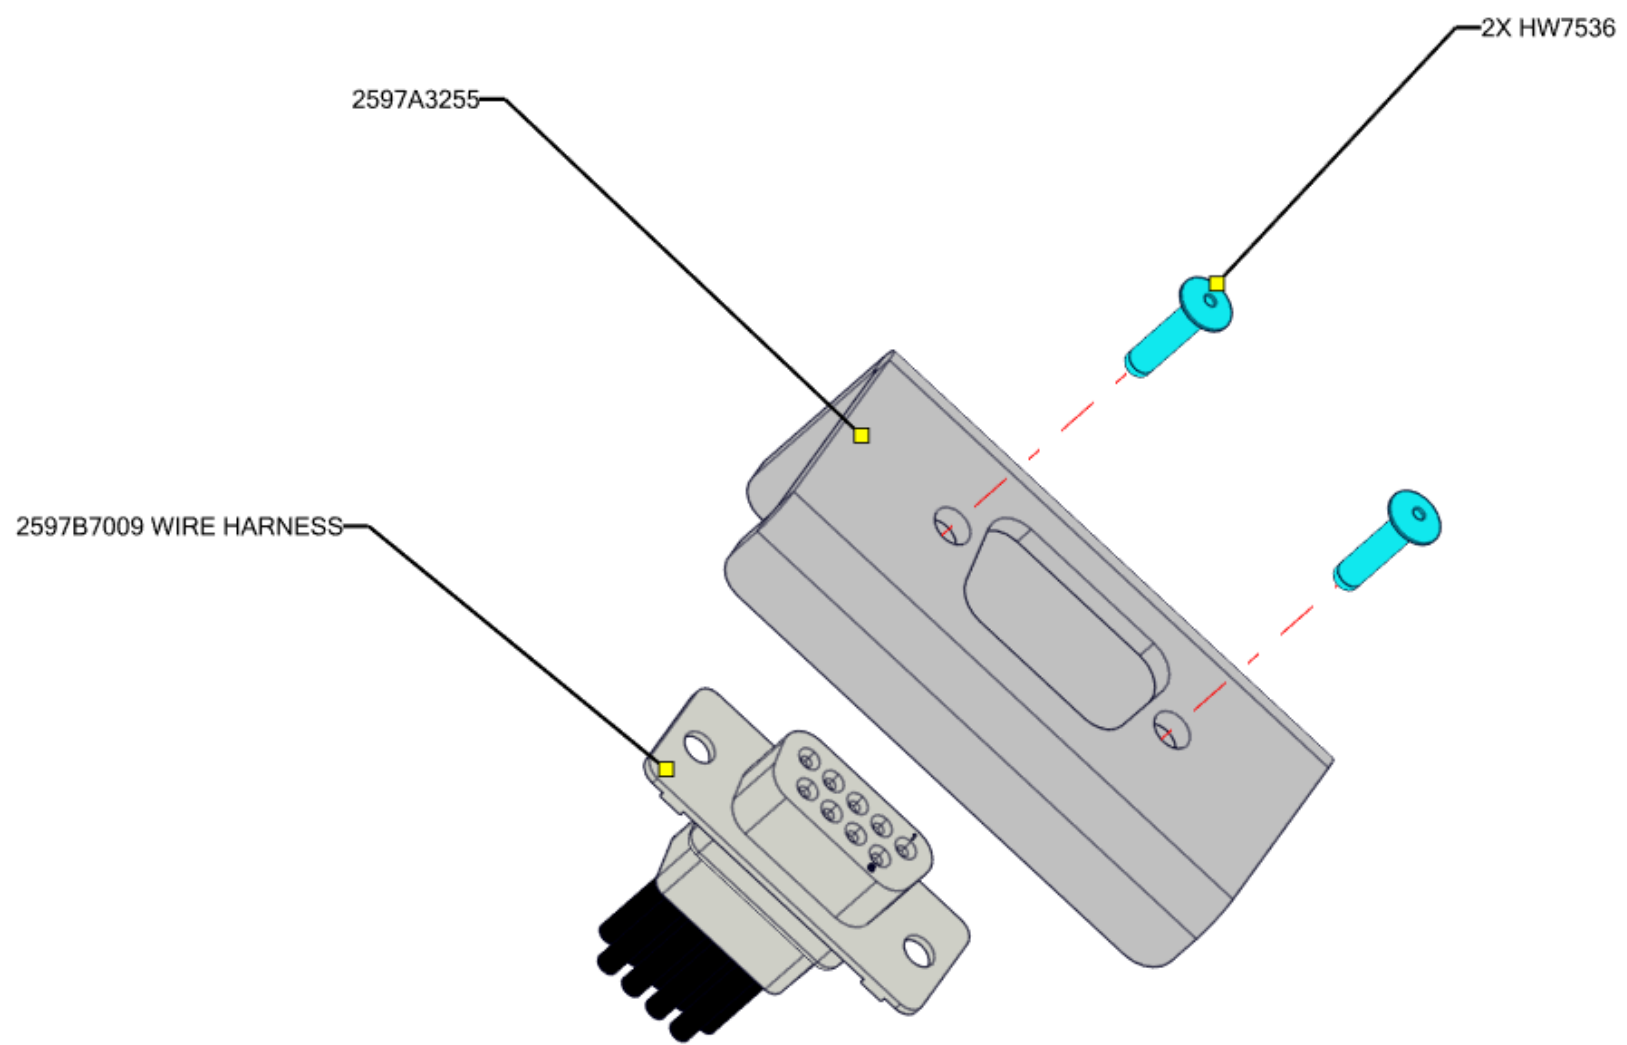

4x 91120000

2x 91040306

3x 2597A3332

6x 91040306

LEAVE SLOTTED MOTOR SCREWS LOOSE
TIGHTEN AFTER BELTS ARE ON

2X 2597A3334

2597A206
(sold as a set)

8X 91030404