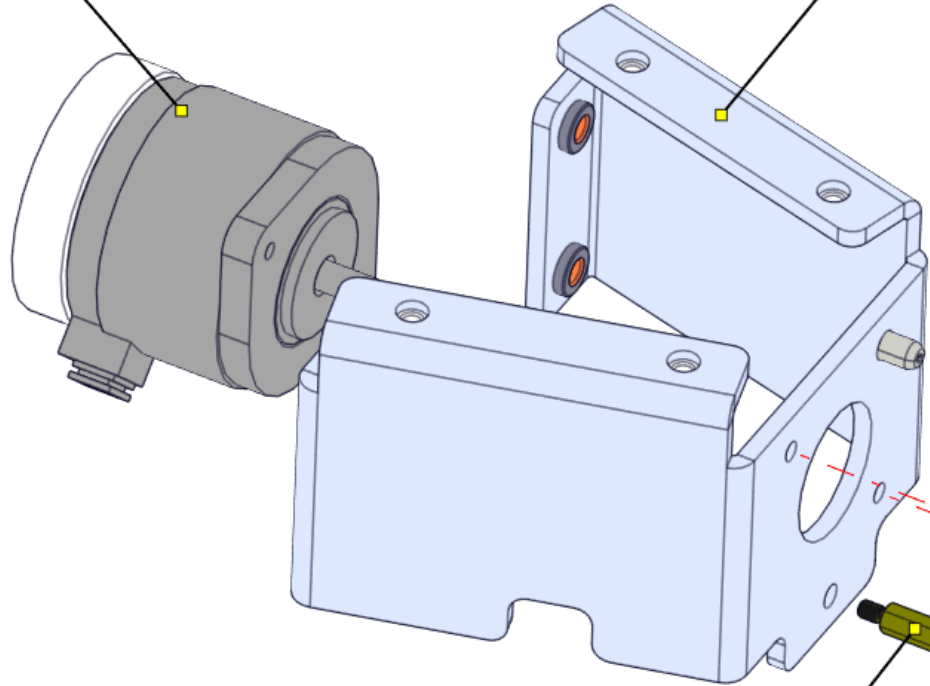

2597B2001

2597A3222

2X HWM1853

HWM971

ADD BLUE LOCTITE

HW6925

CUT TUBING .5" LONG