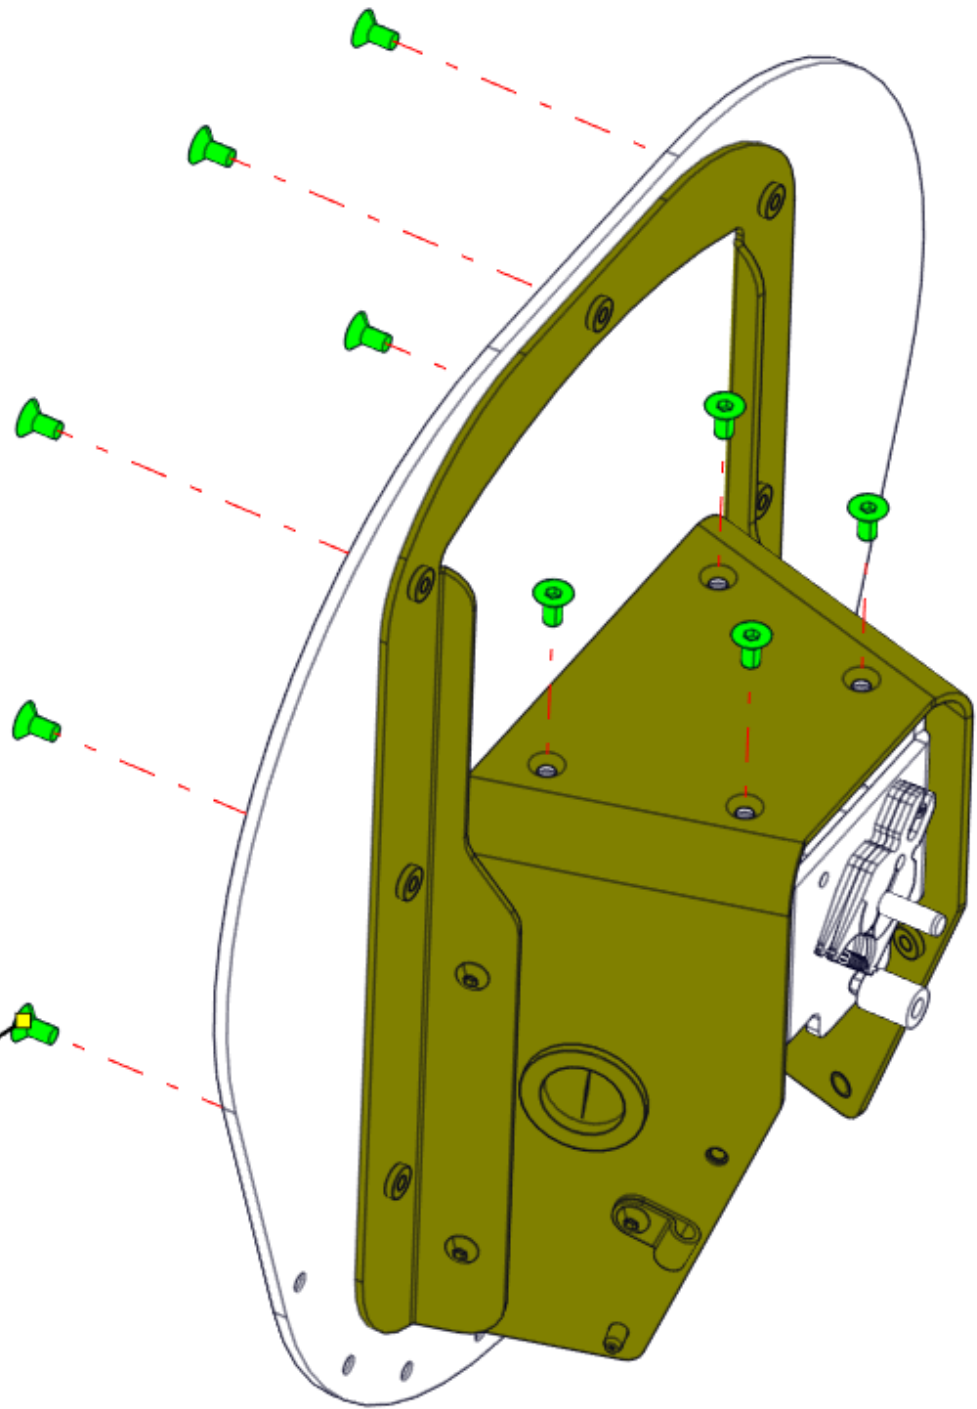

CUT TUBING .5" LONG

4x 91040510

11X 91040408

INSTALL SCREWS IN ORDER AS SHOWN

2X 91040306

2597A3239

2597A3285

2X 91010408