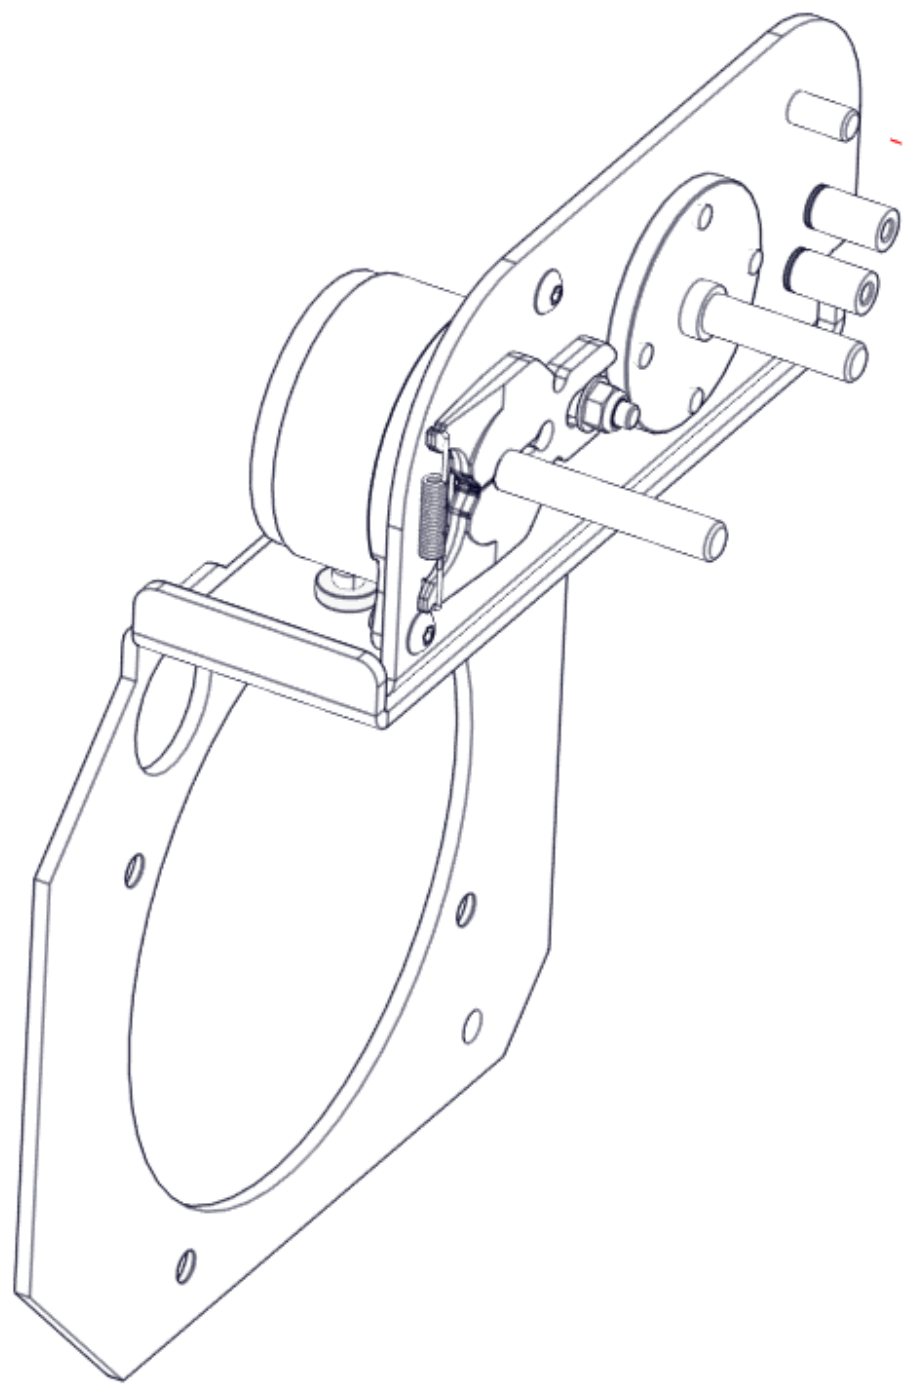

2597A5806

Focus/Zoom Module

Light Frost Assembly

HWM973

ADD BLUE LOCTITE

2591A4245

CUT TUBING .5" LONG

2597A5807