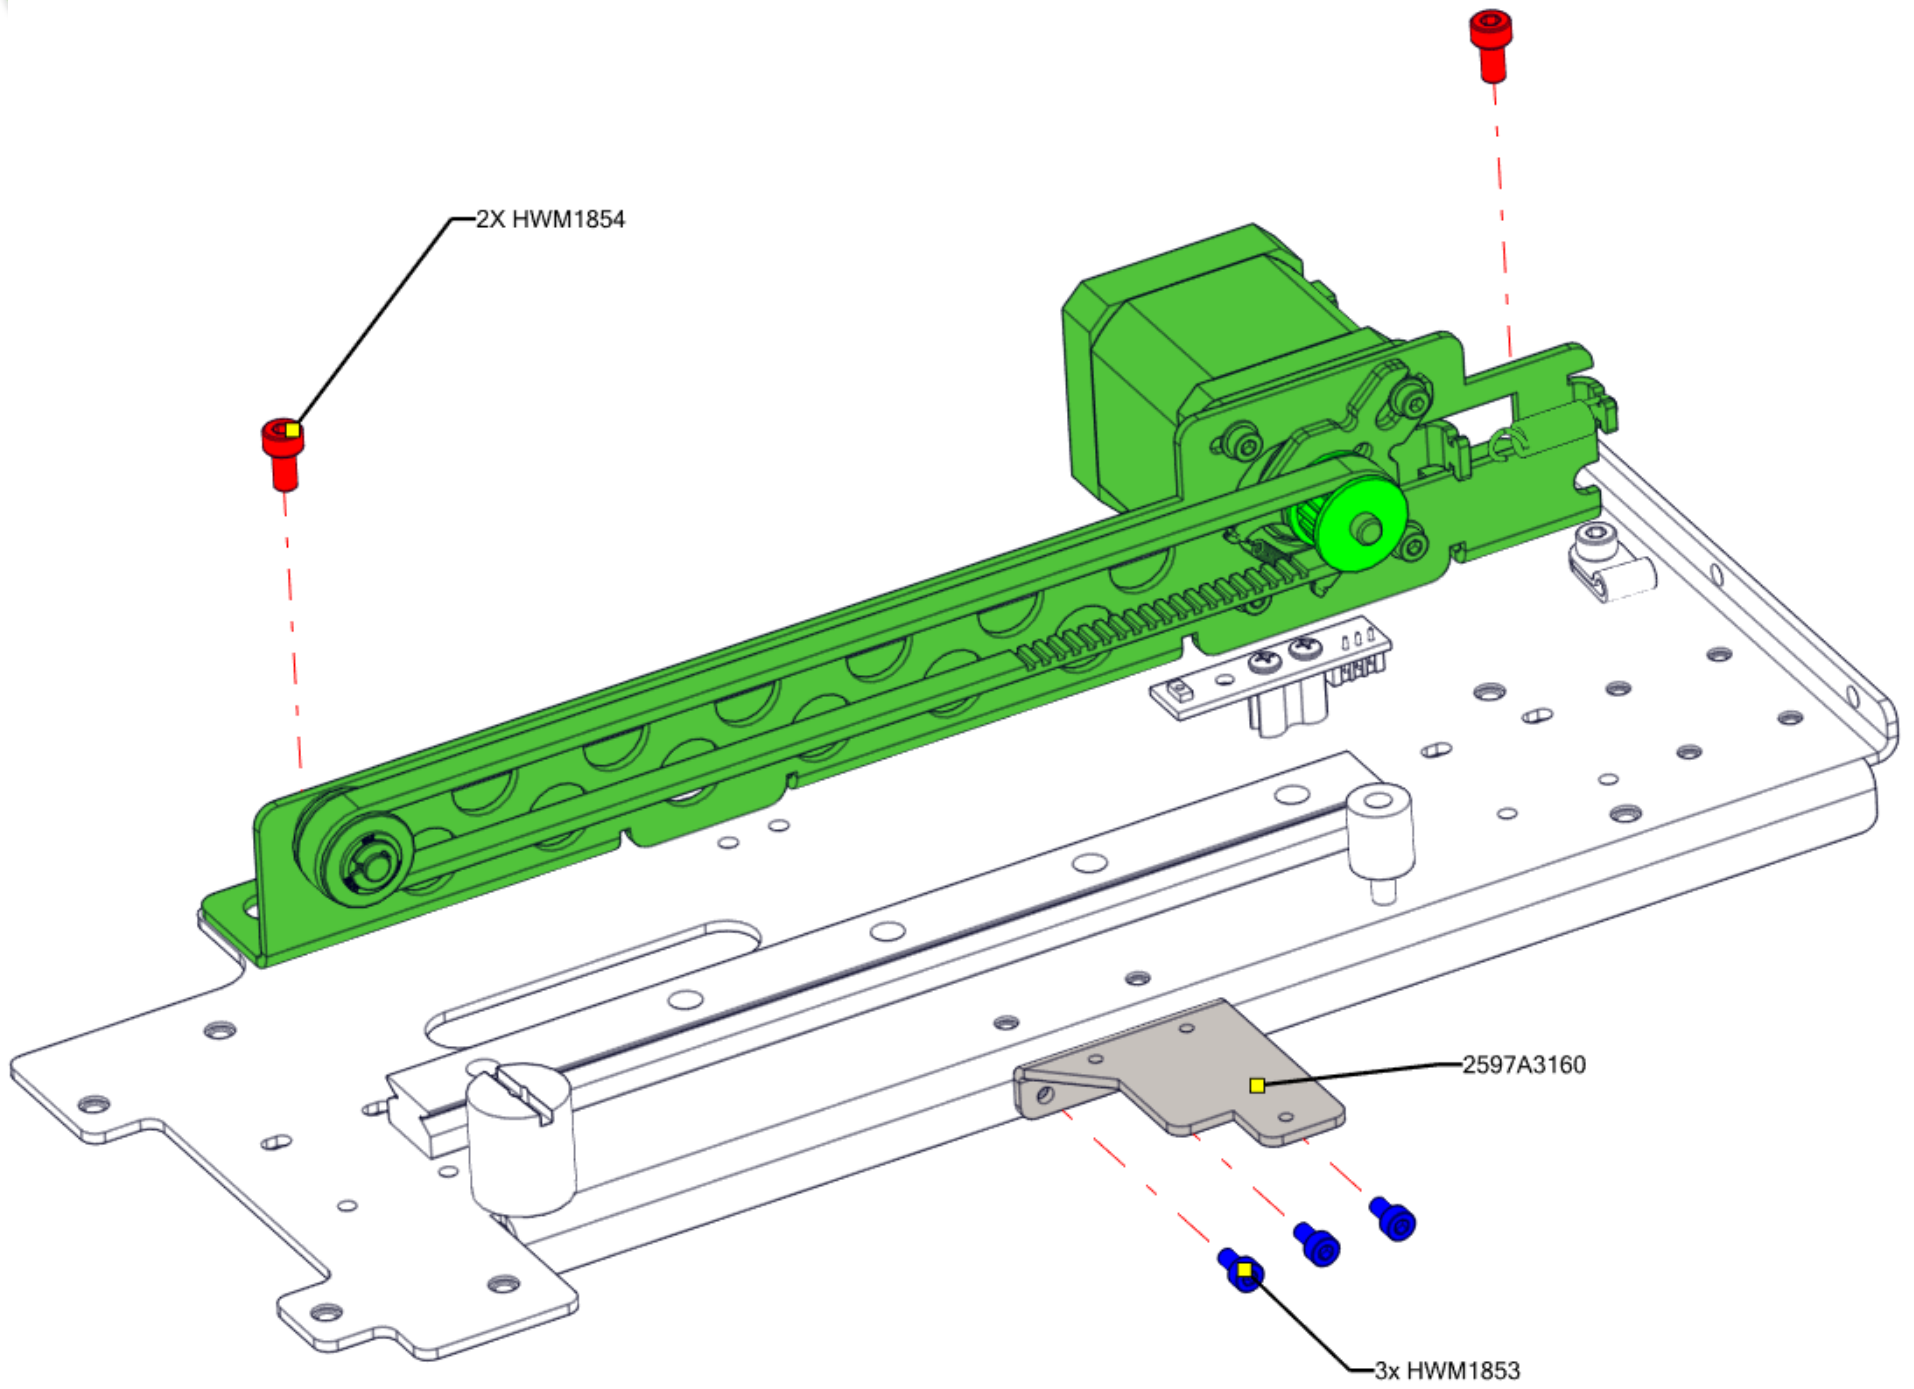

HWM1691

ALIGN AND TIGHTEN ONE SET SCREW TO THE FLAT OF THE MOTOR SHAFT

2591A4245 CUT TUBING .5" LONG

HWM973
ADD BLUE LOCTITE

CPC MRISHN

CPC MRISHN

2x 90709129

2591B5705