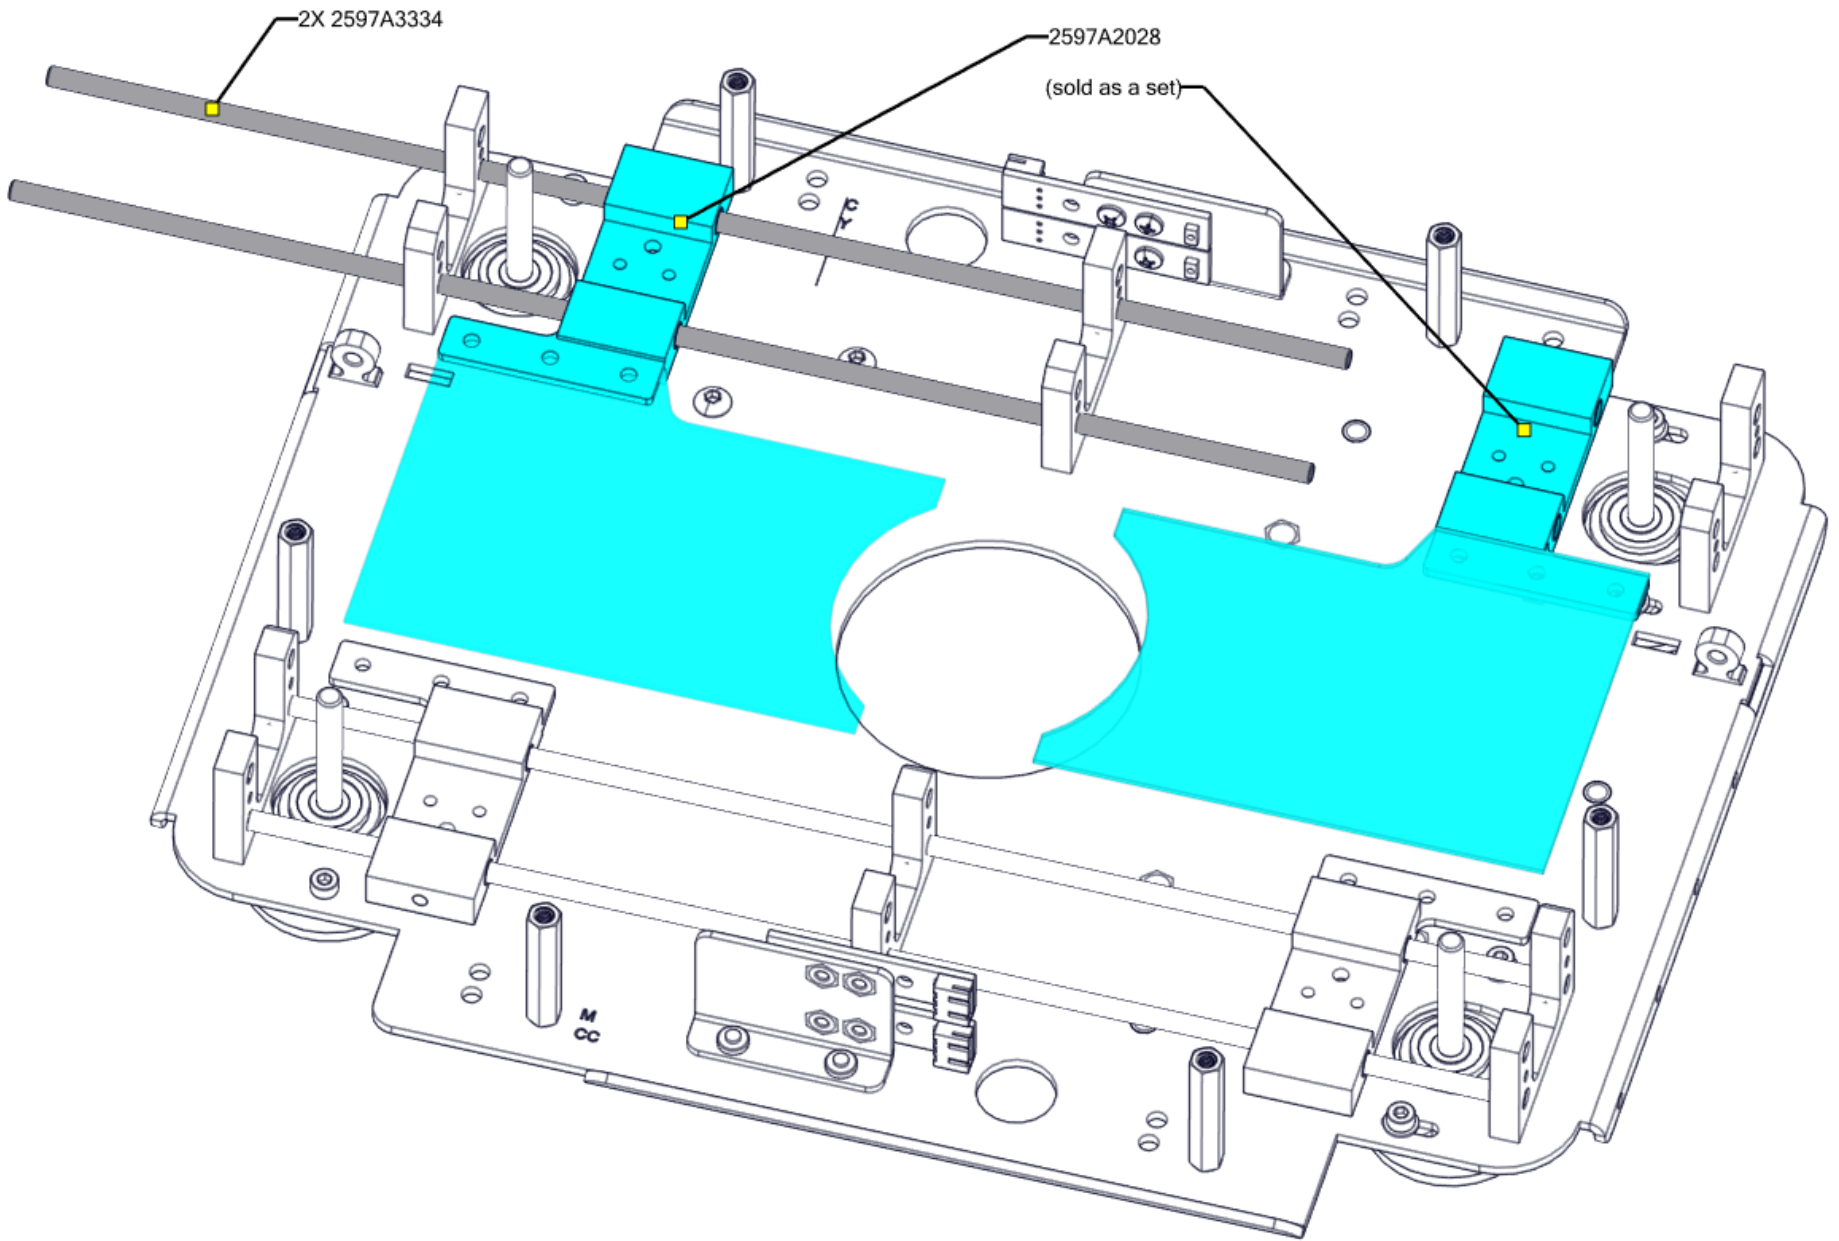

4x 91120000

2x 91040306

3x 2597A3332

6x 91040306

LEAVE SLOTTED MOTOR SCREWS LOOSE
TIGHTEN AFTER BELTS ARE ON

2X 2597A3334

2597A206
(sold as a set)

8X 91030404