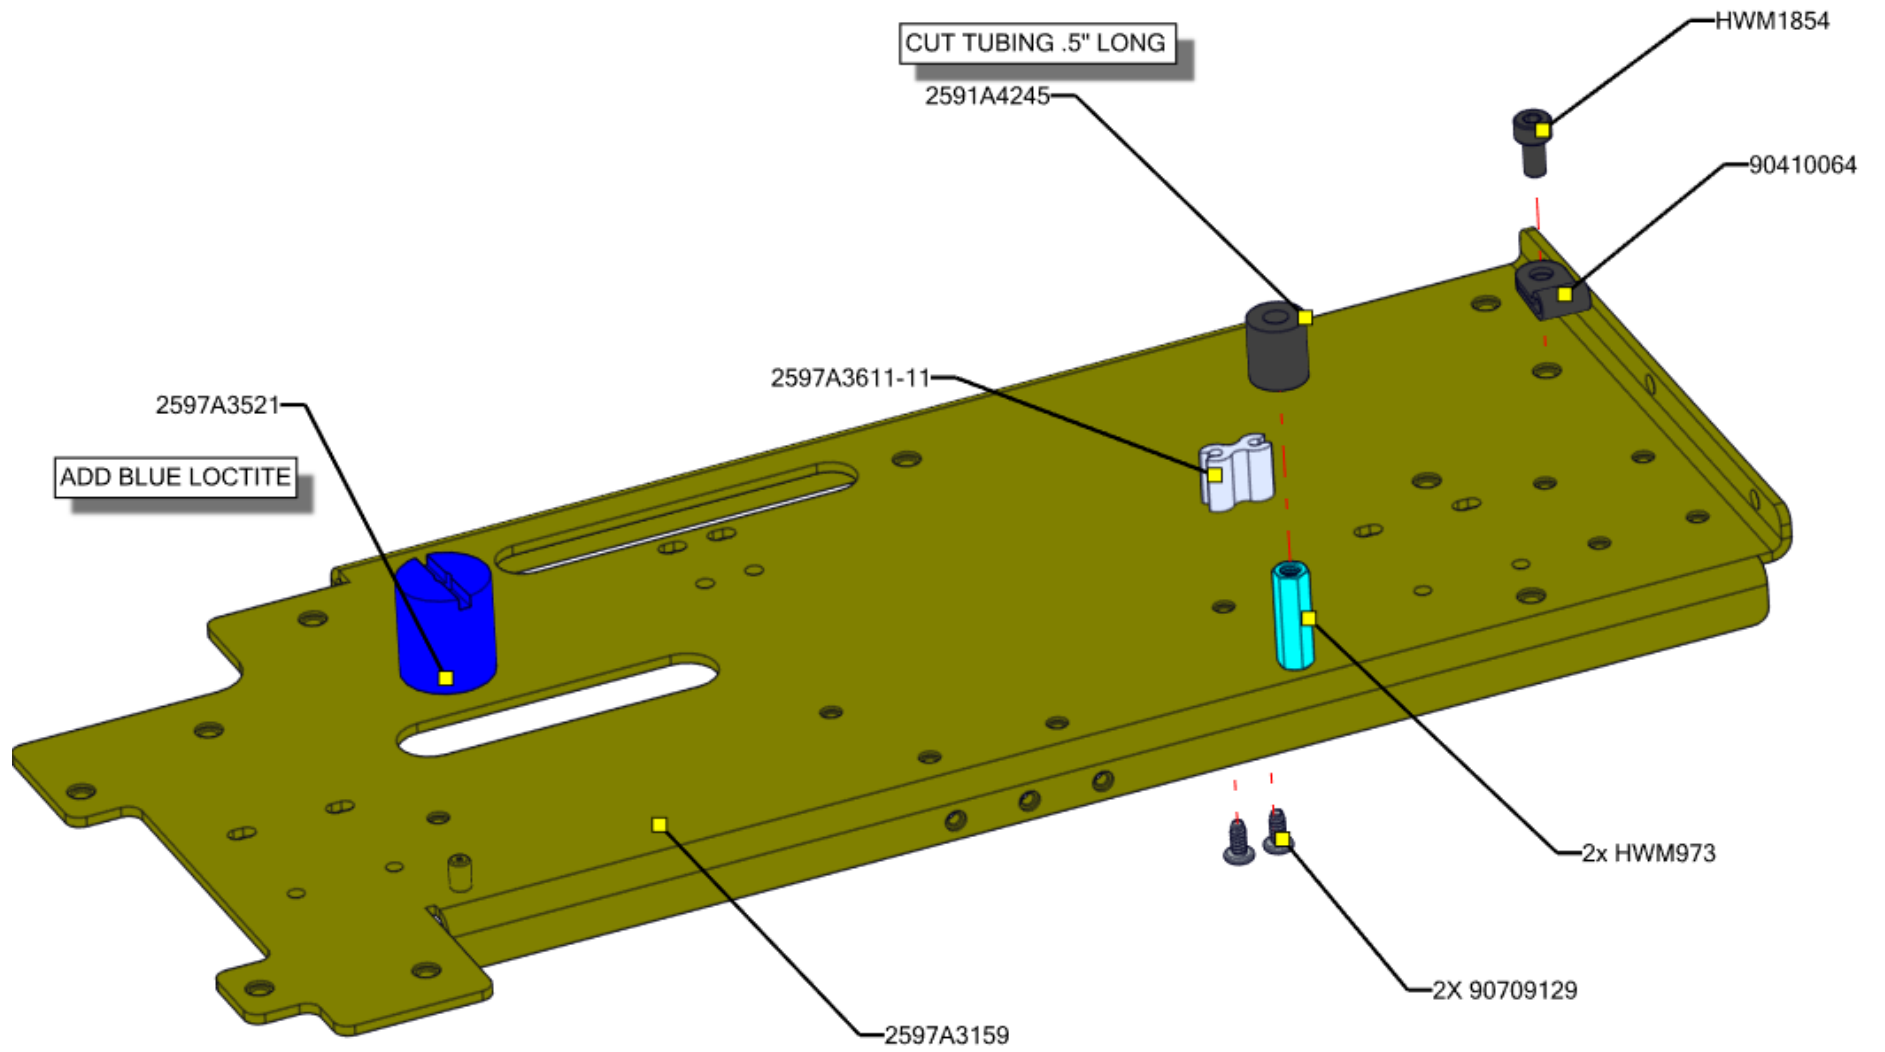

HWM1691

ALIGN AND TIGHTEN ONE SET SCREW TO THE FLAT OF THE MOTOR SHAFT

2591A4245 CUT TUBING .5" LONG

HWM973
ADD BLUE LOCTITE

CPC MRISHN

CPC MRISHN

2x 90709129

2591B5705