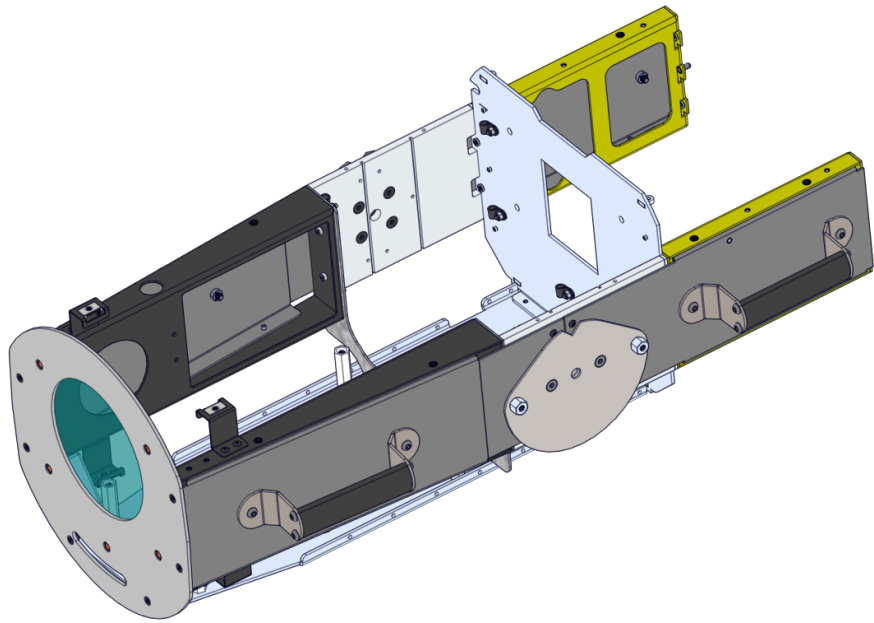

CUT TUBING .5" LONG

4x 91040510

11X 91040408

INSTALL SCREWS IN ORDER AS SHOWN

2X 91040306

2597A3239

2597A3285

2X 91010408

Housing Assembly

2x 2597A3344

4X 91040410

4x 2597A3306
ADD BLUE LOCTITE

2597A3224

5x 90701197

2x 90701197

2597A3293