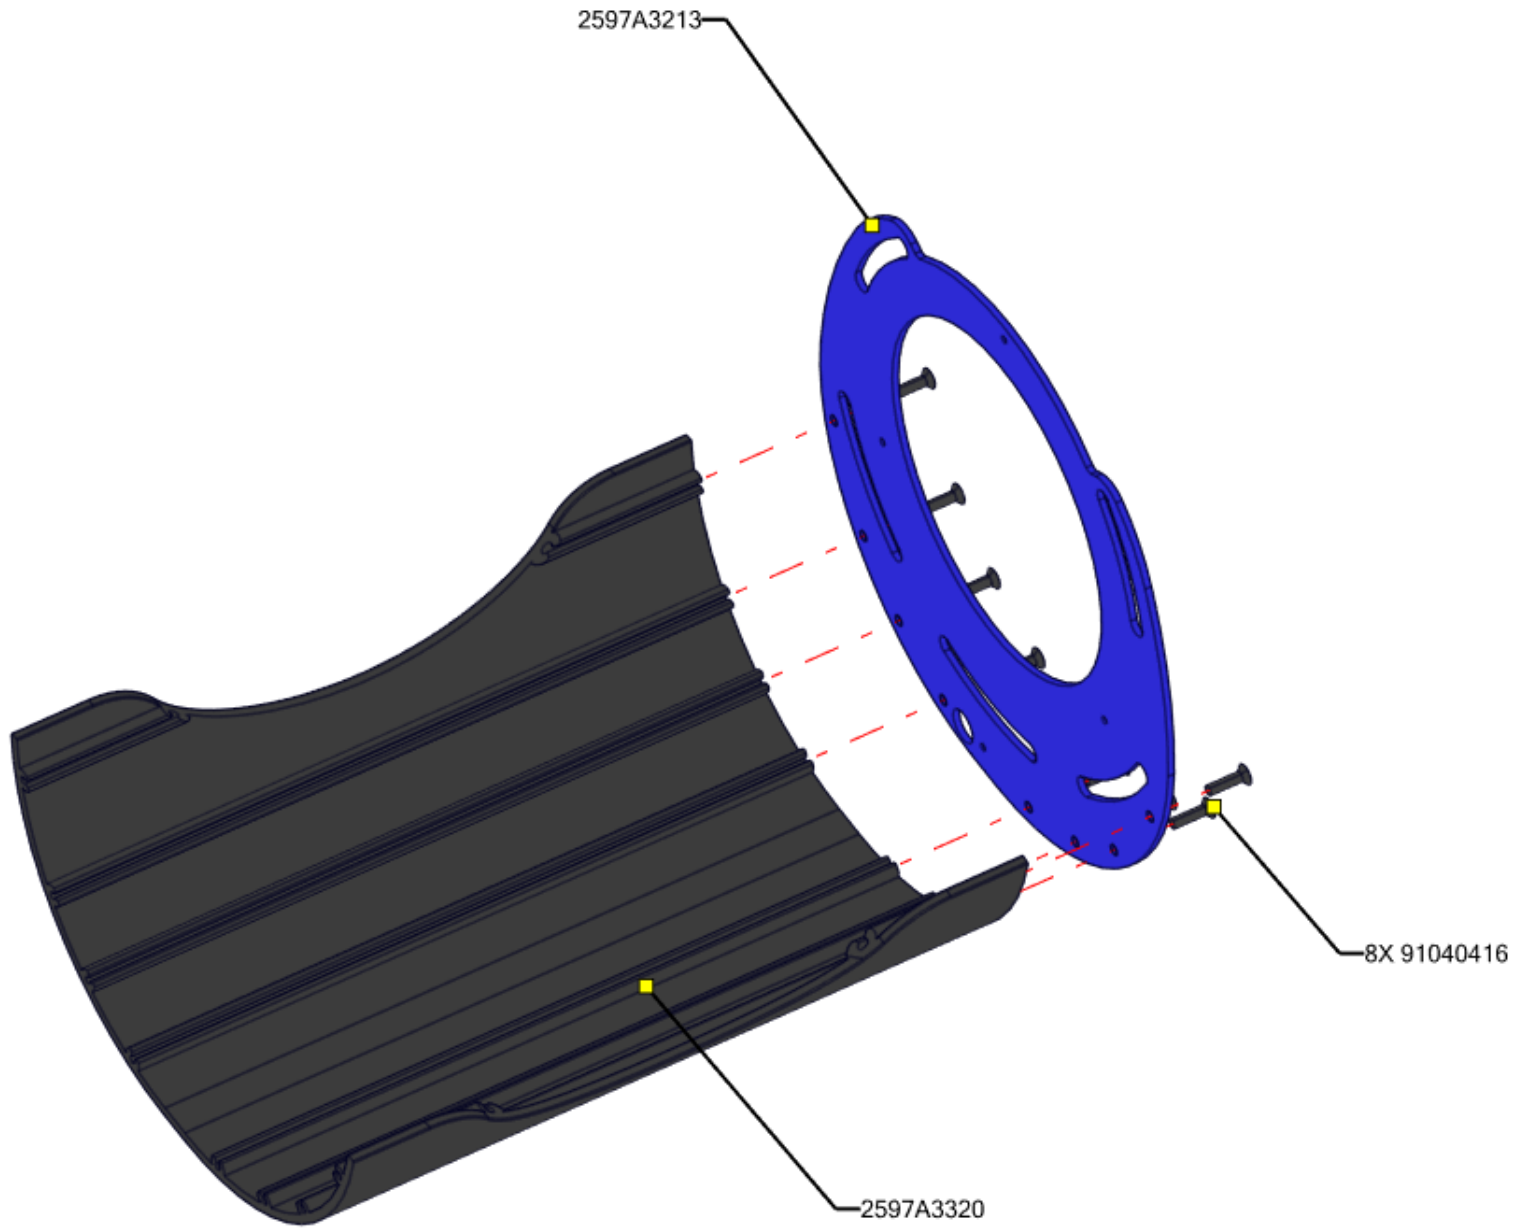

CUT TUBING .5" LONG

4x 91040510

11X 91040408

INSTALL SCREWS IN ORDER AS SHOWN

2X 91040306

2597A3239

2597A3285

2X 91010408