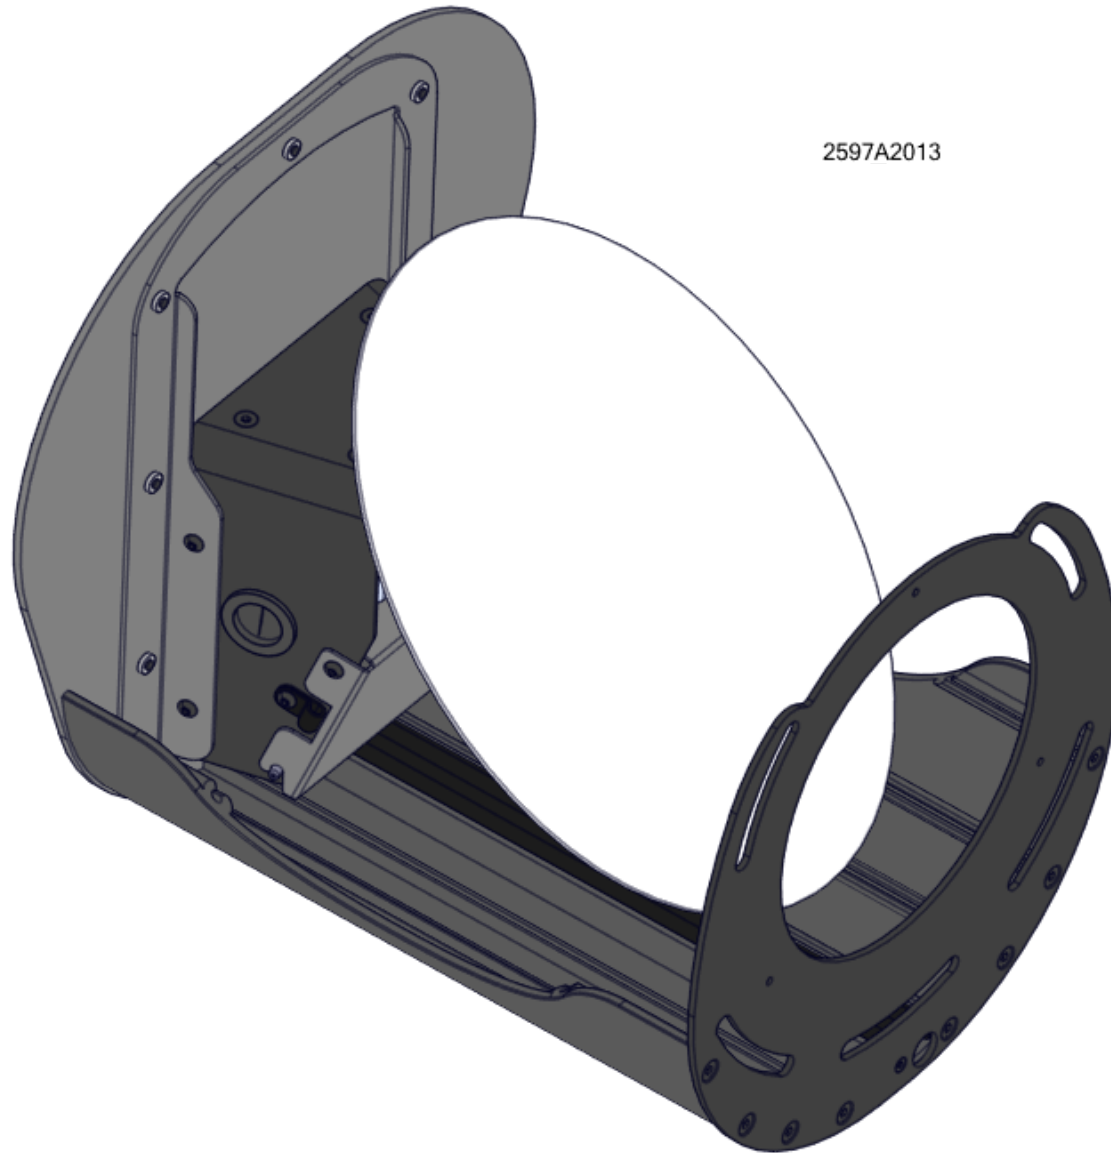

Mirror Head Assembly