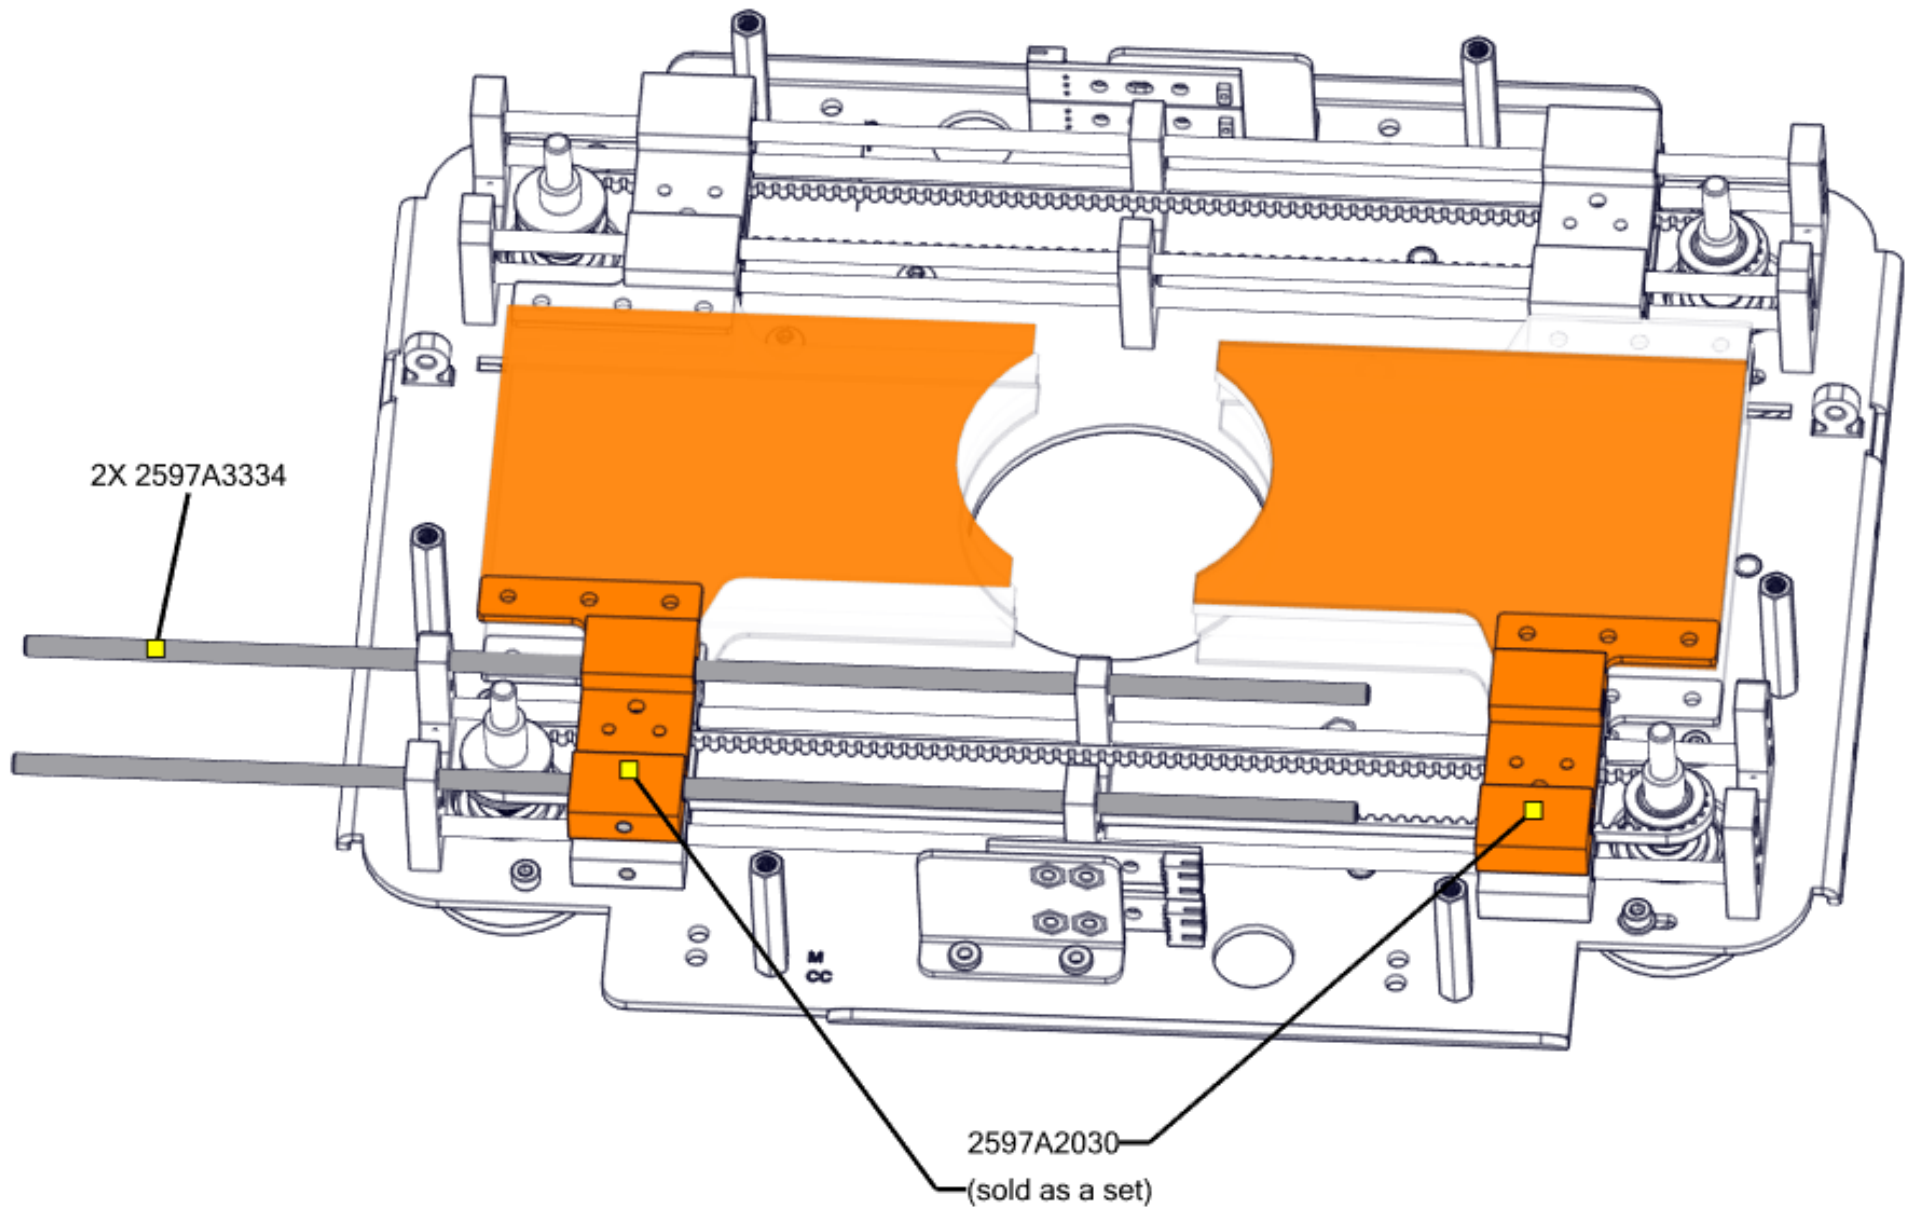

4x 91120000

2x 91040306

3x 2597A3332

6x 91040306

LEAVE SLOTTED MOTOR SCREWS LOOSE
TIGHTEN AFTER BELTS ARE ON

2X 2597A3334

2597A206
(sold as a set)

8X 91030404