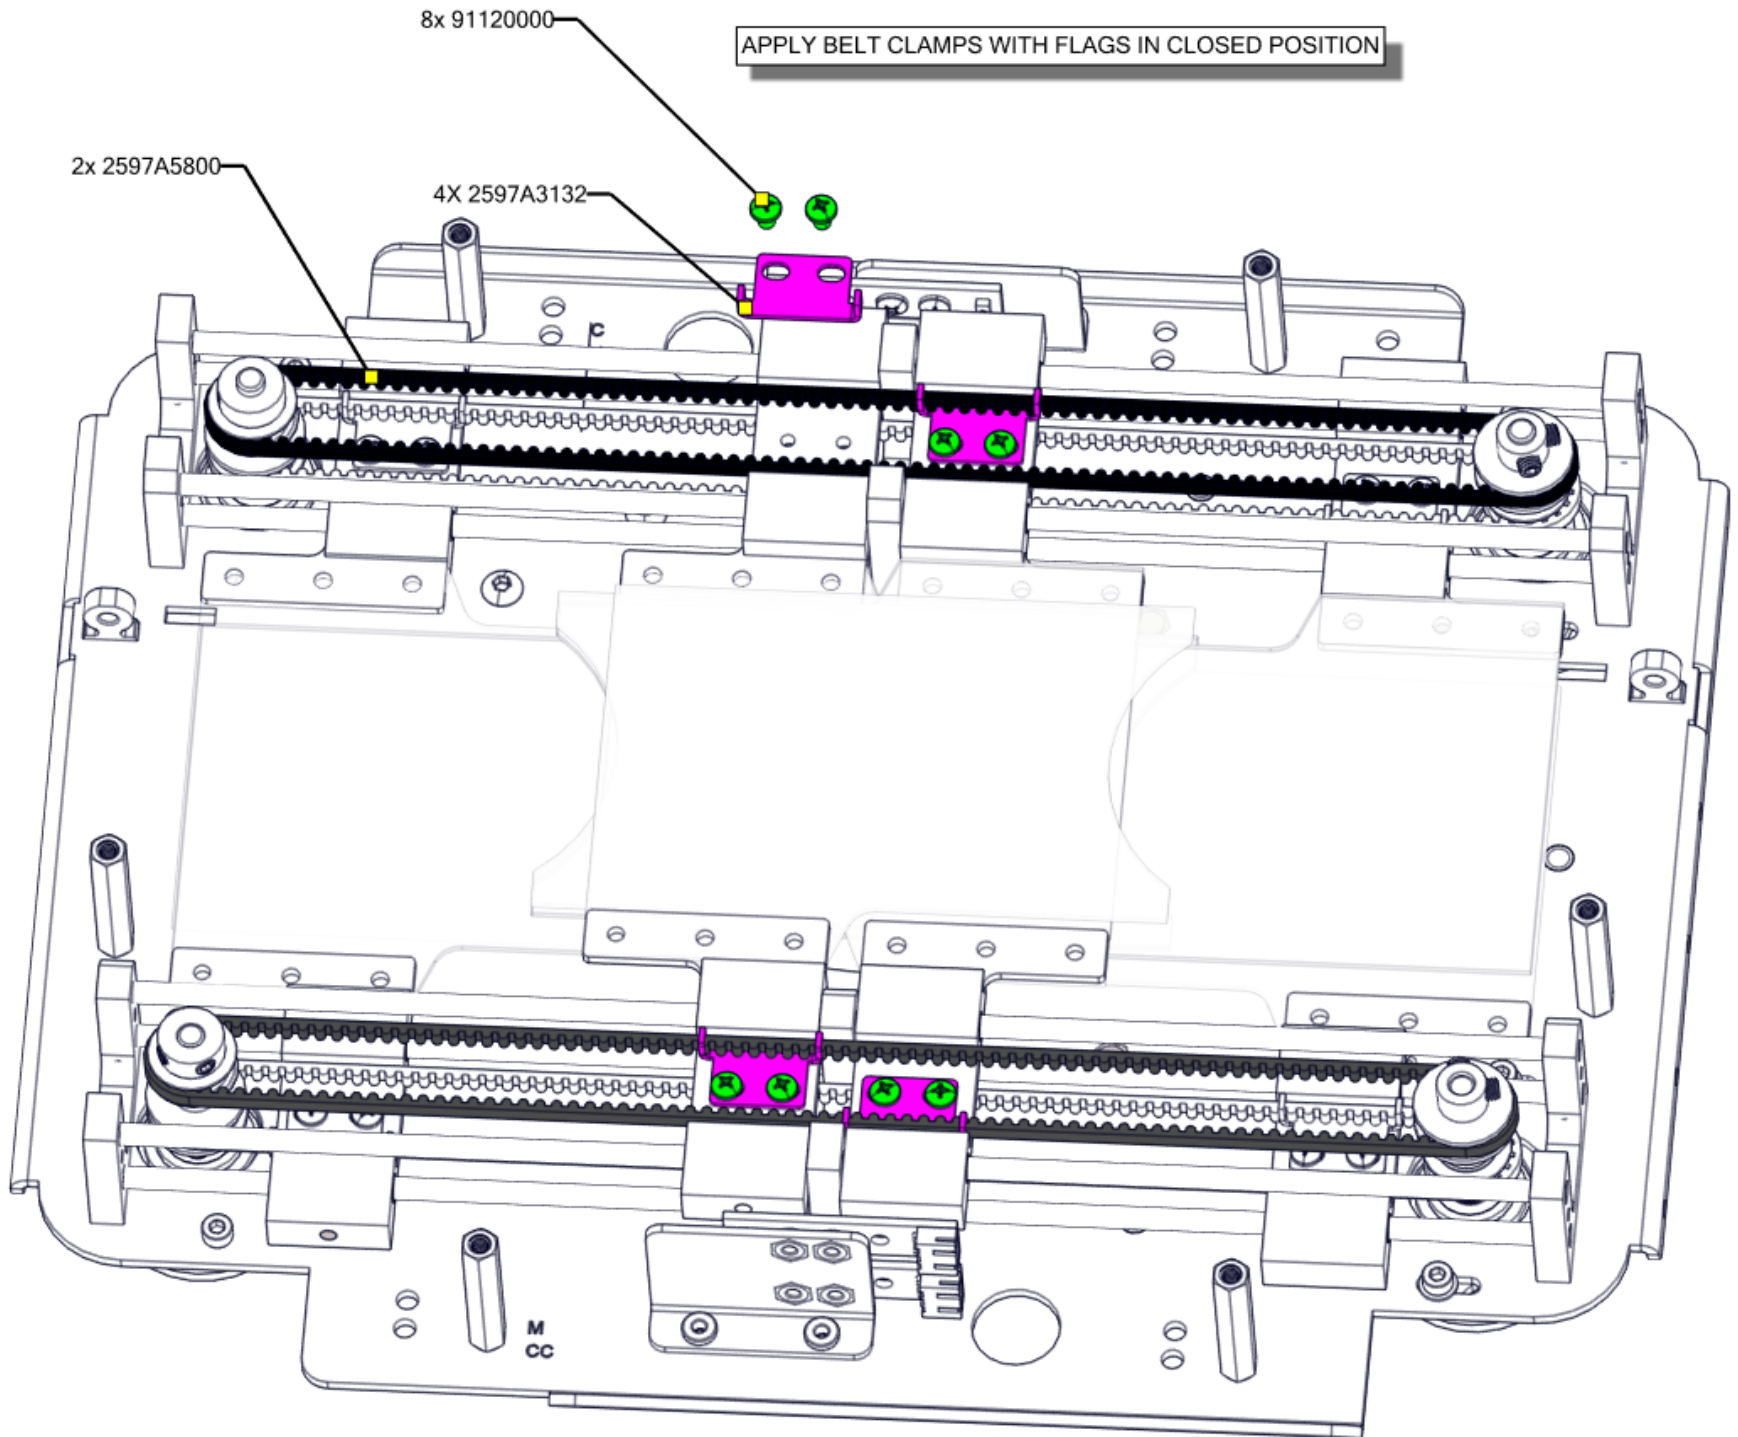

8x 91120000

APPLY BELT CLAMPS WITH FLAGS IN CLOSED POSITION

2x 2597A5800

4X 2597A3132

M
CC