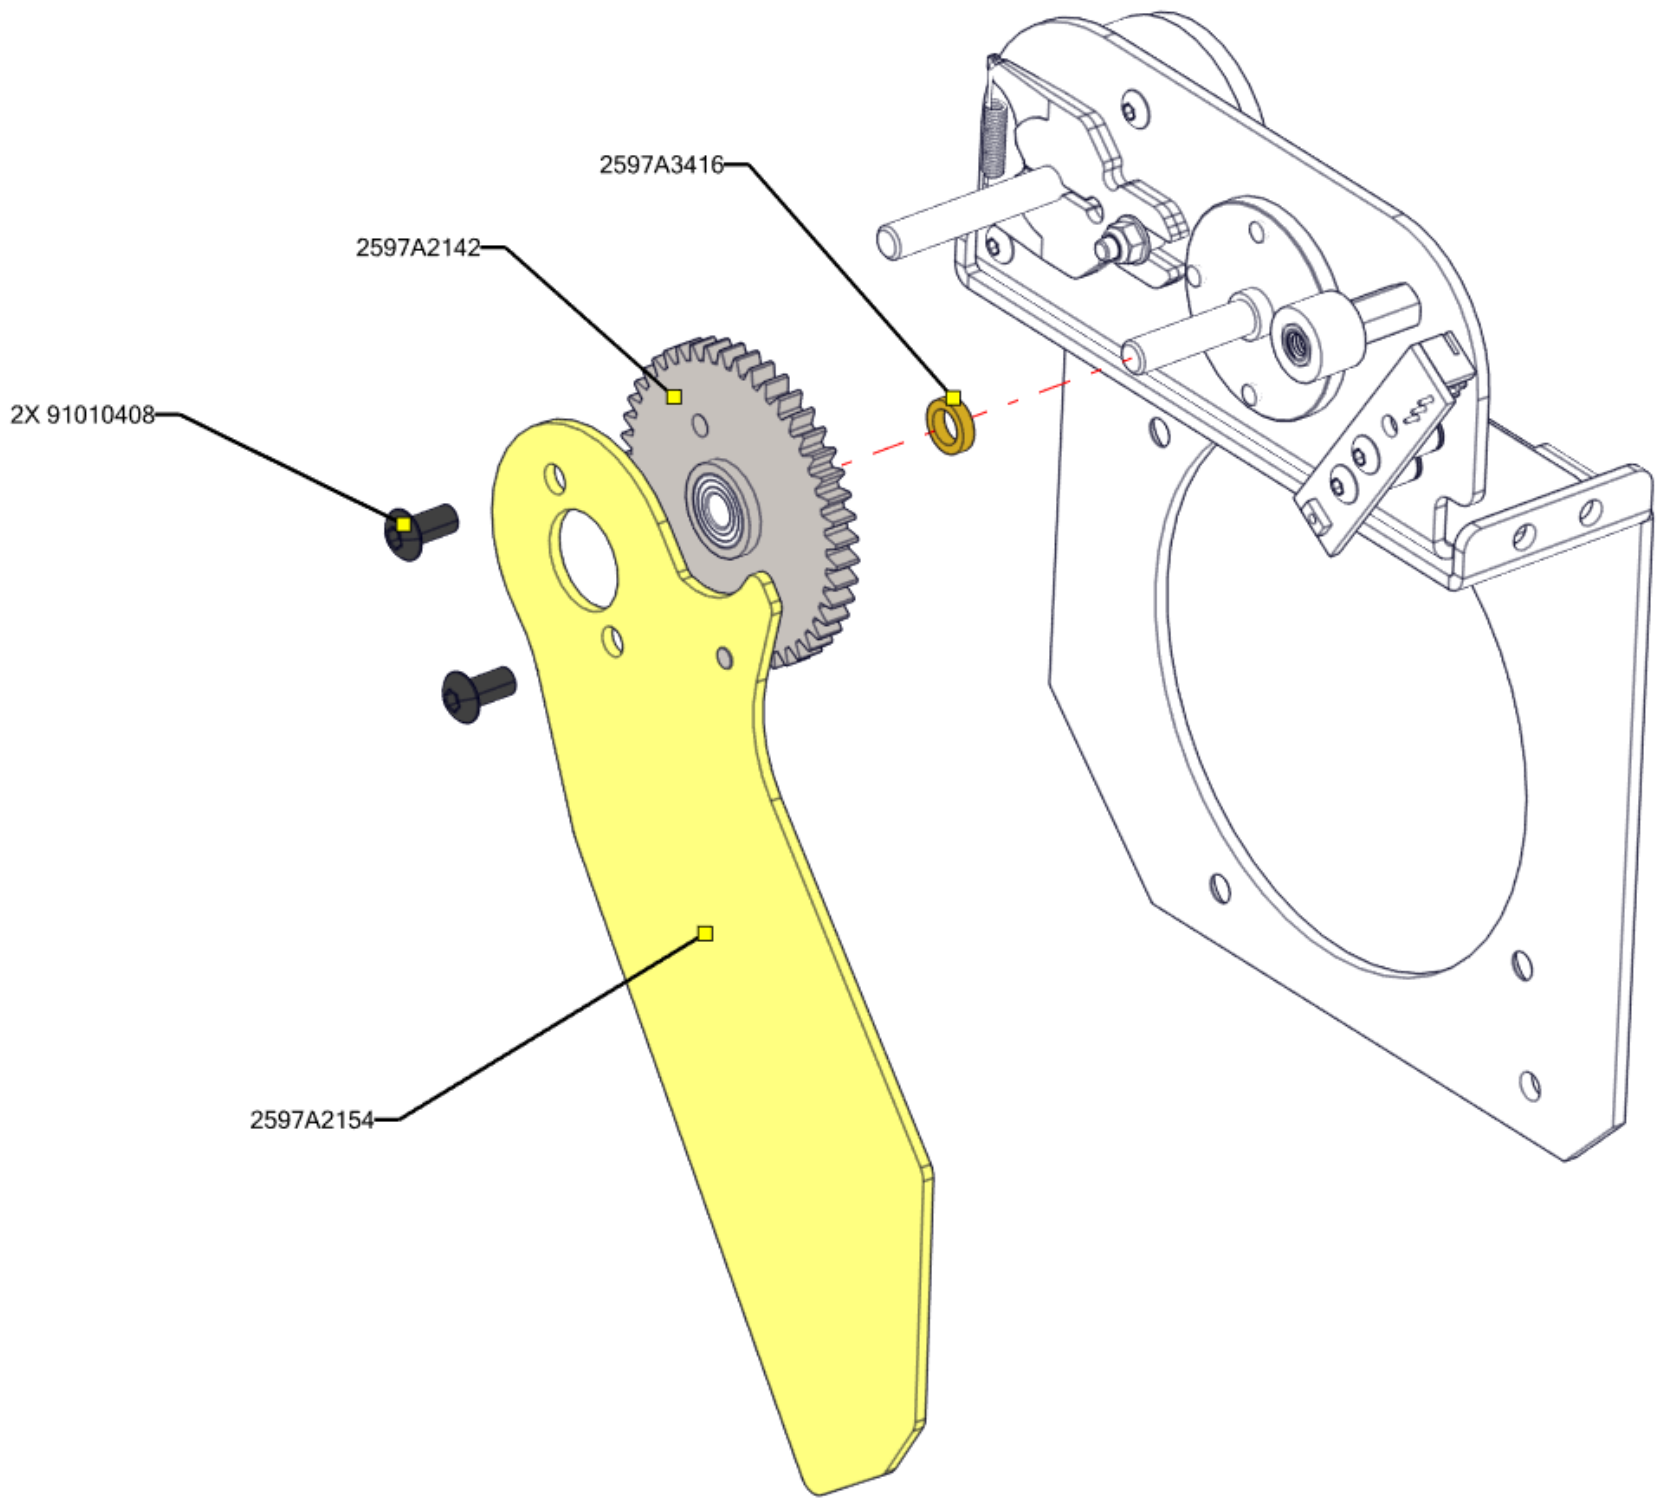

2597A5806

Focus/Zoom Module

Light Frost Assembly

HWM973

ADD BLUE LOCTITE

2591A4245

CUT TUBING .5" LONG

2597A5807