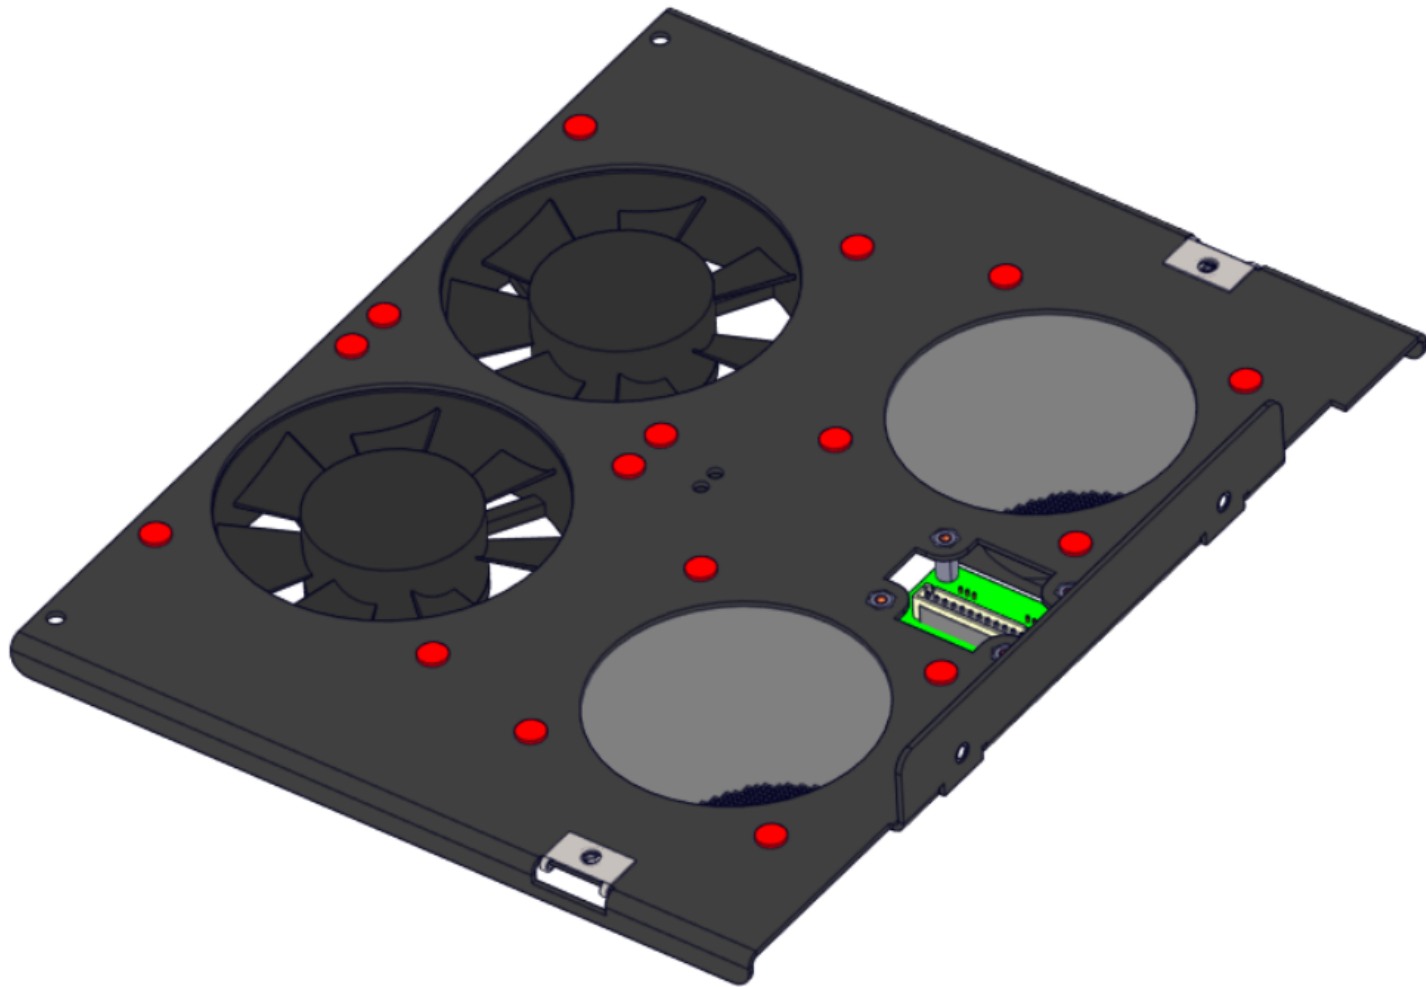

Exhaust Fan Assembly