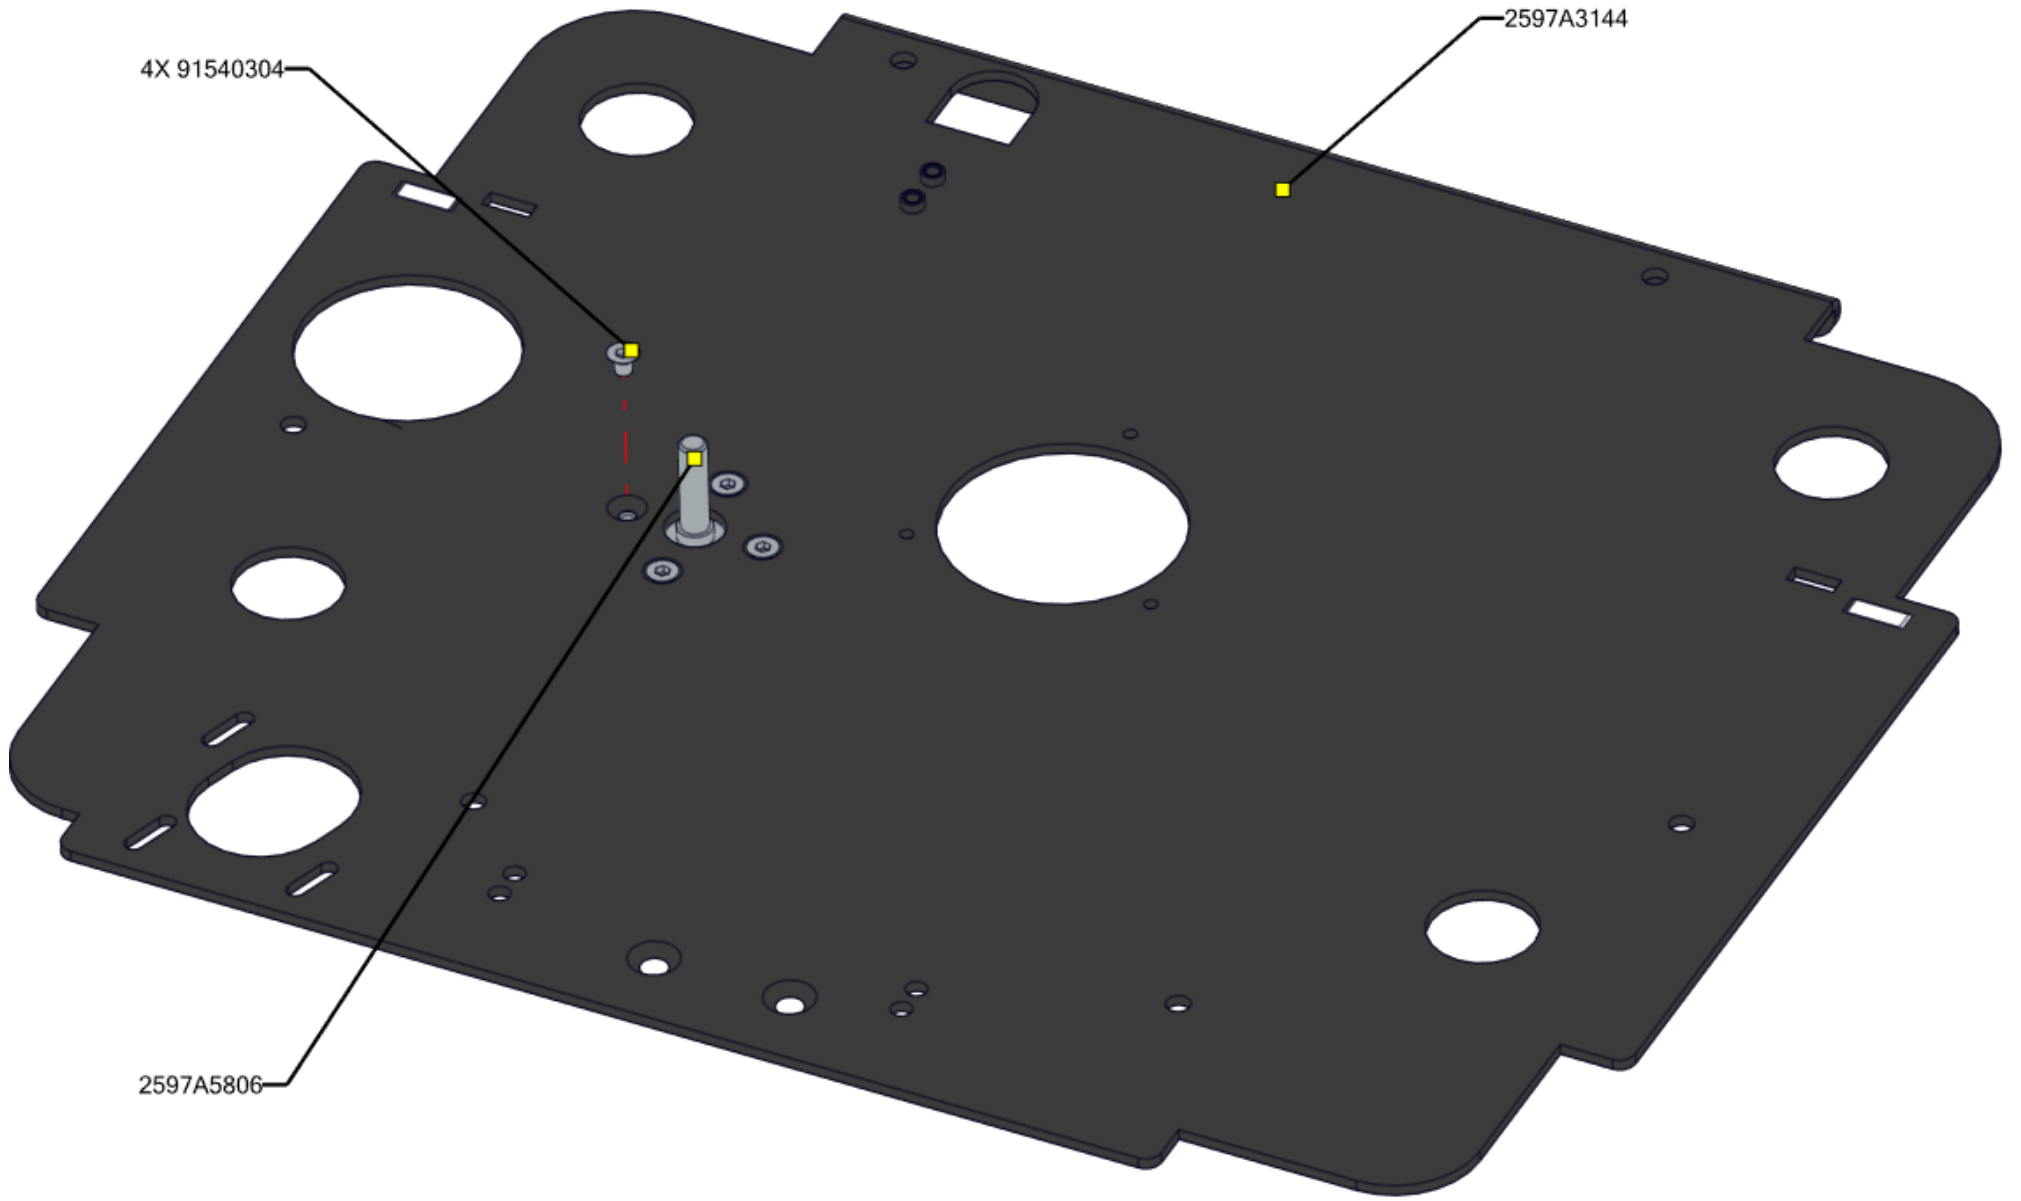

APPLY GREASE TO RAILS

2x 2597A3262

8X 91120000

D5

2X 2597A3131

Color Wheel Assembly

4X 91540304

2597A3144