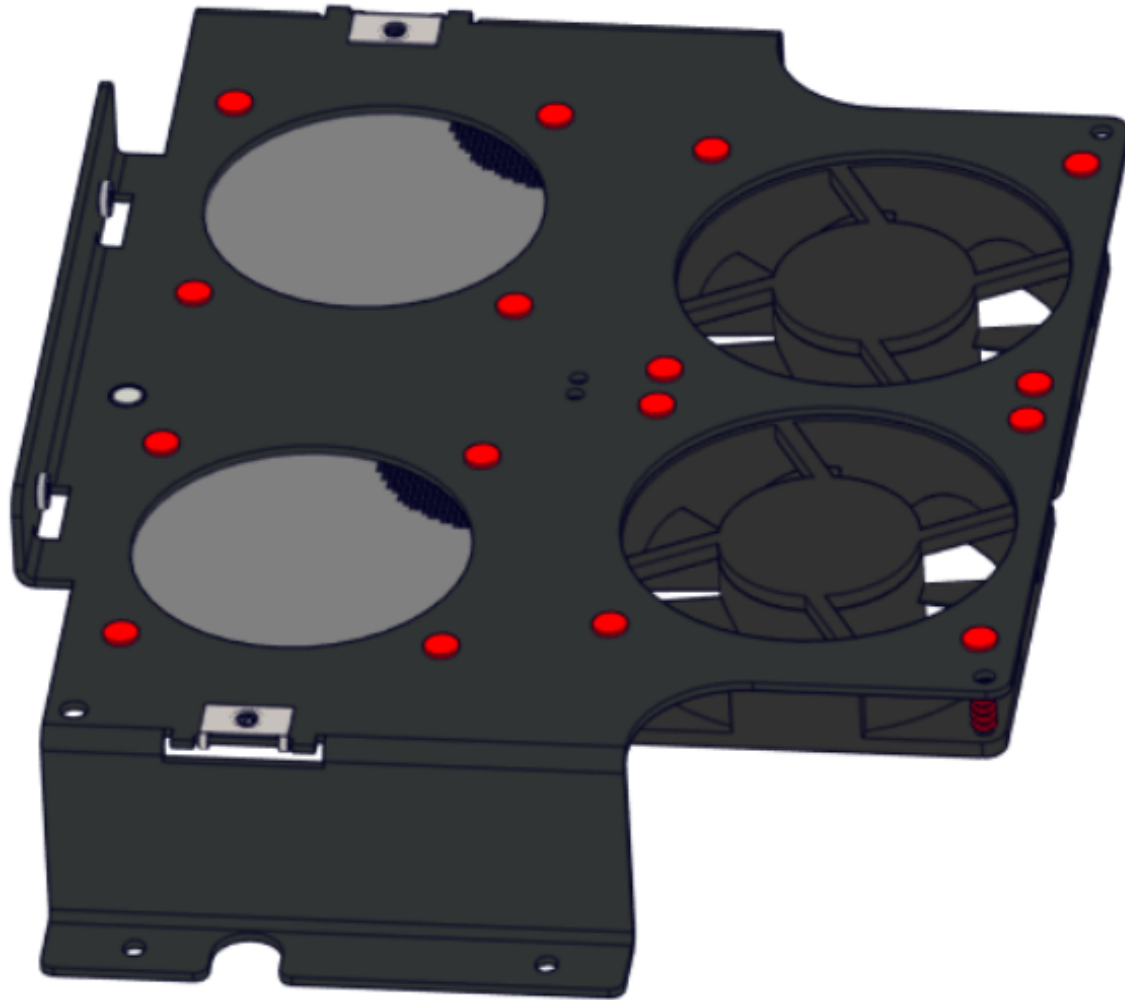

Exhaust Fan Assembly