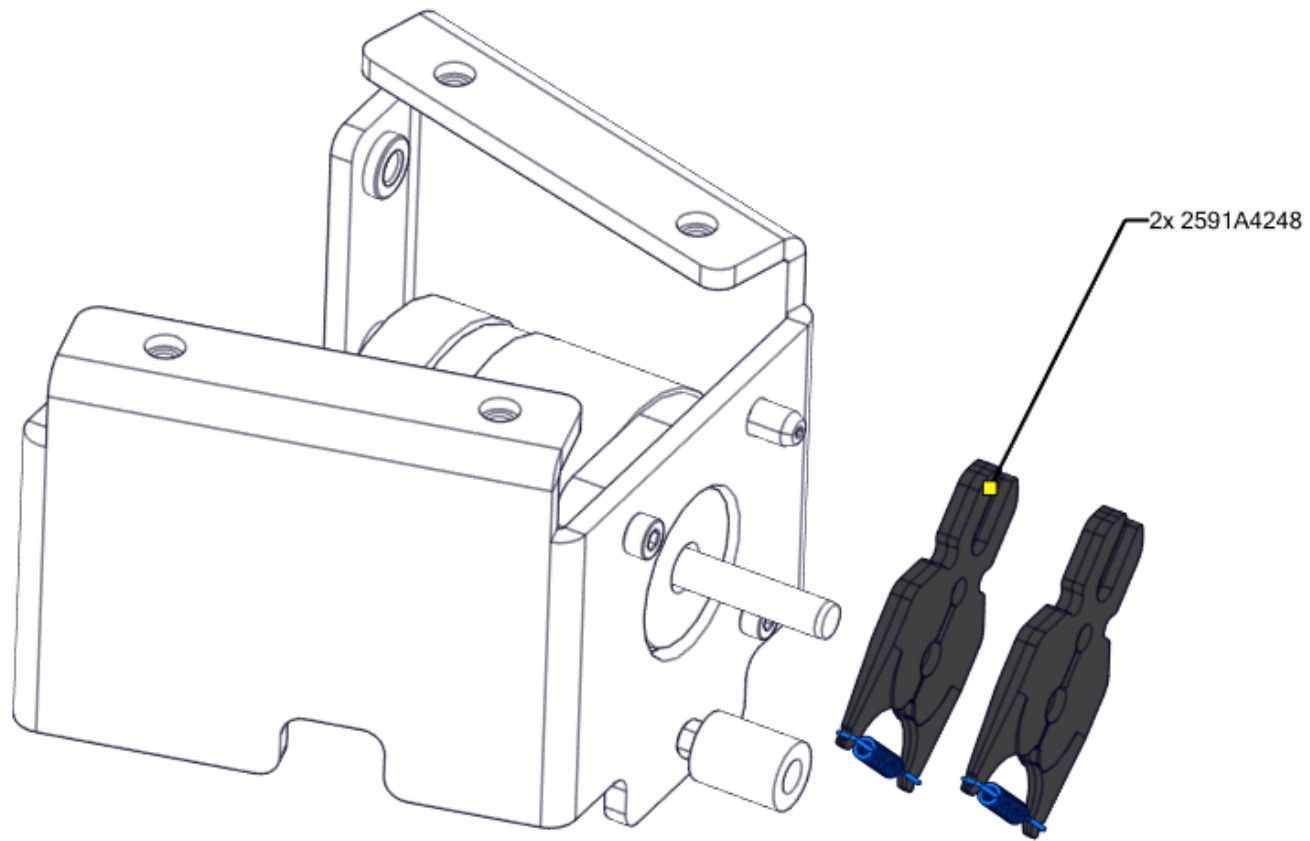

CUT TUBING .5" LONG

4x 91040510

11X 91040408

INSTALL SCREWS IN ORDER AS SHOWN

2X 91040306

2597A3239

2597A3285

2X 91010408