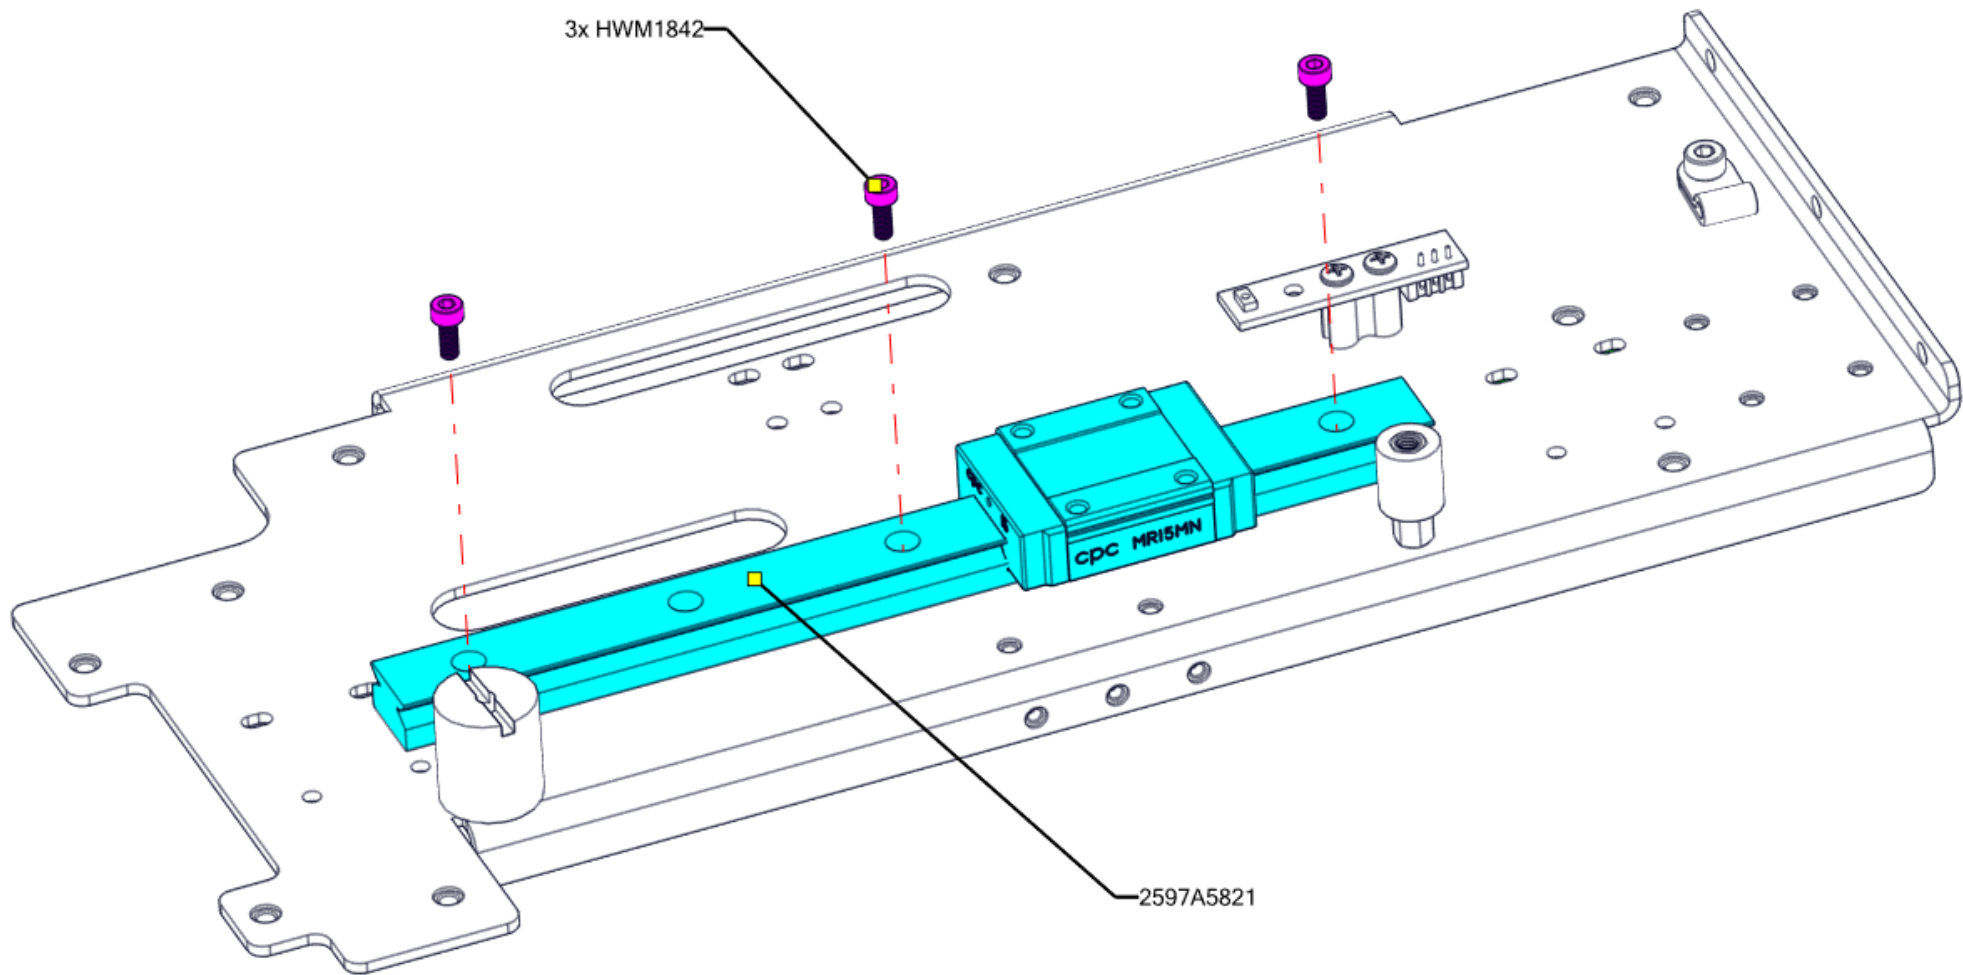

HWM1691

ALIGN AND TIGHTEN ONE SET SCREW TO THE FLAT OF THE MOTOR SHAFT

2591A4245 CUT TUBING .5" LONG

HWM973
ADD BLUE LOCTITE

CPC MRISHN

CPC MRISHN

2x 90709129

2591B5705