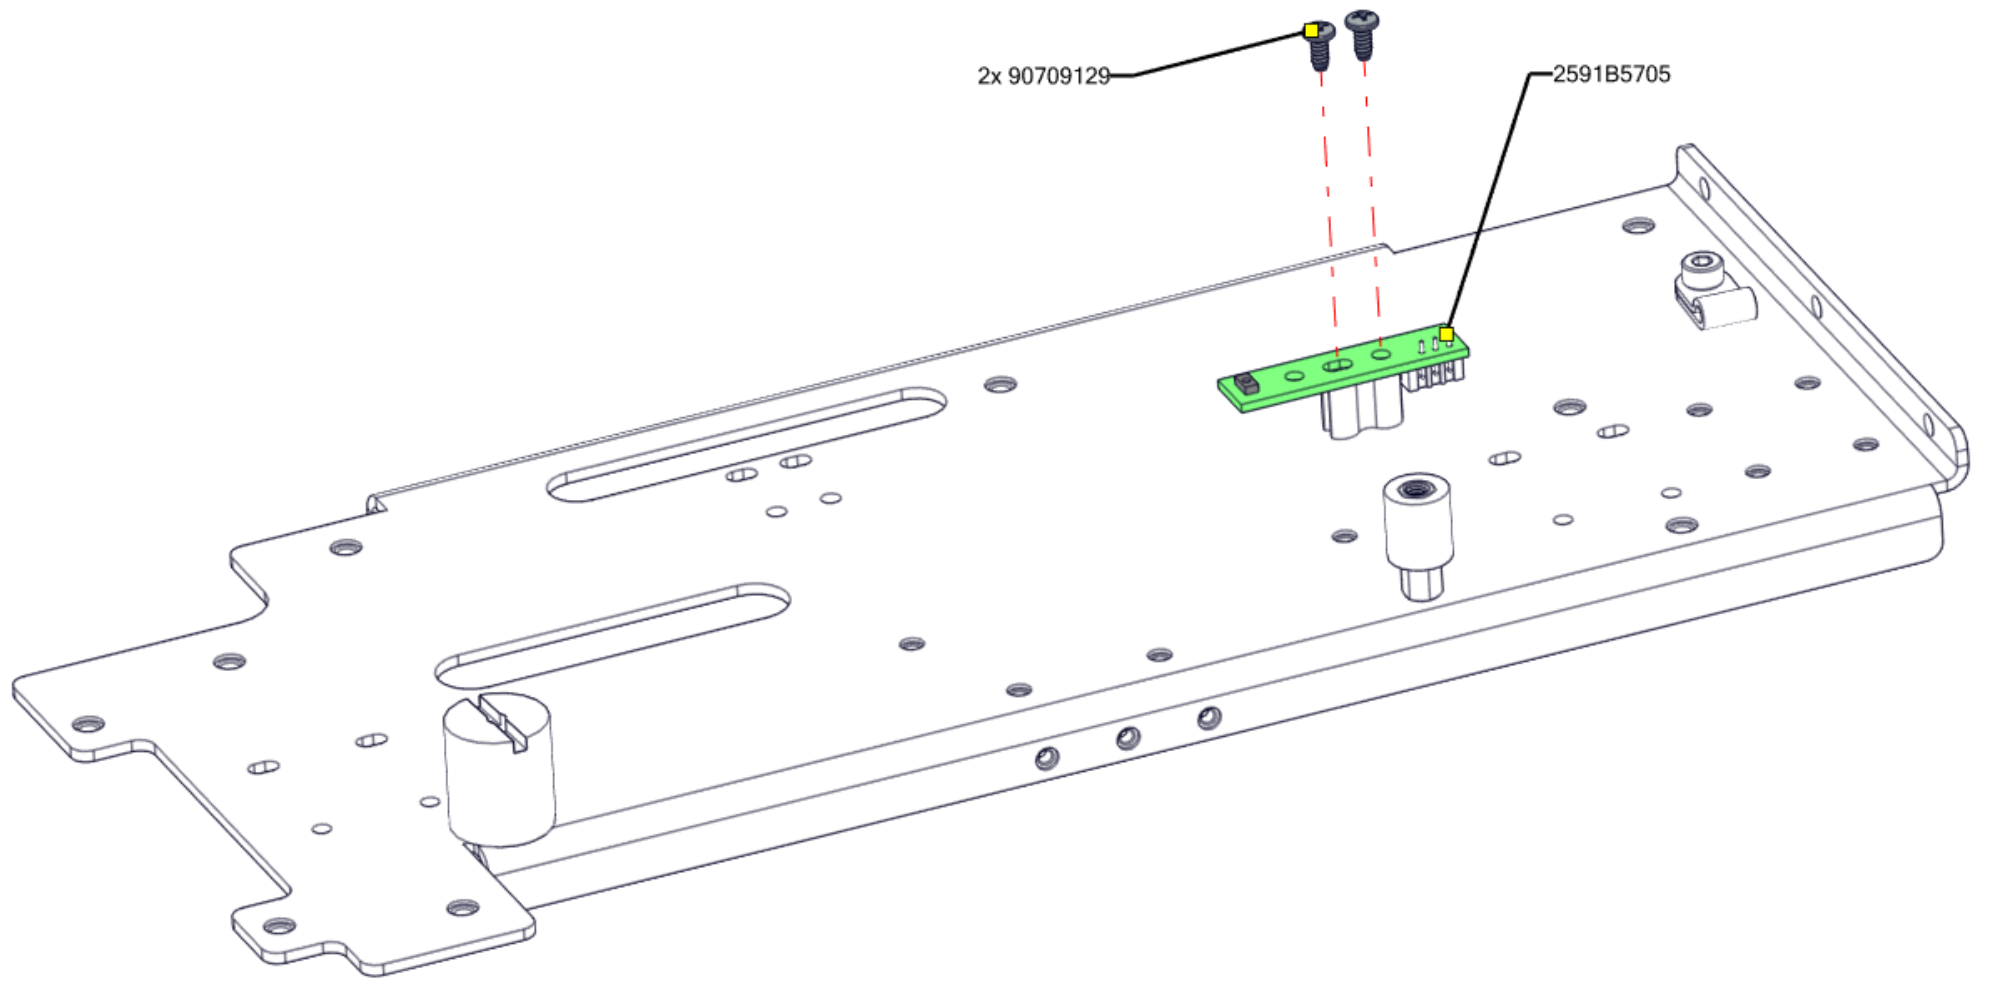

HWM1691

ALIGN AND TIGHTEN ONE SET SCREW TO THE FLAT OF THE MOTOR SHAFT

2591A4245 CUT TUBING .5" LONG

HWM973
ADD BLUE LOCTITE

CPC MRISHN

CPC MRISHN

2x 90709129

2591B5705