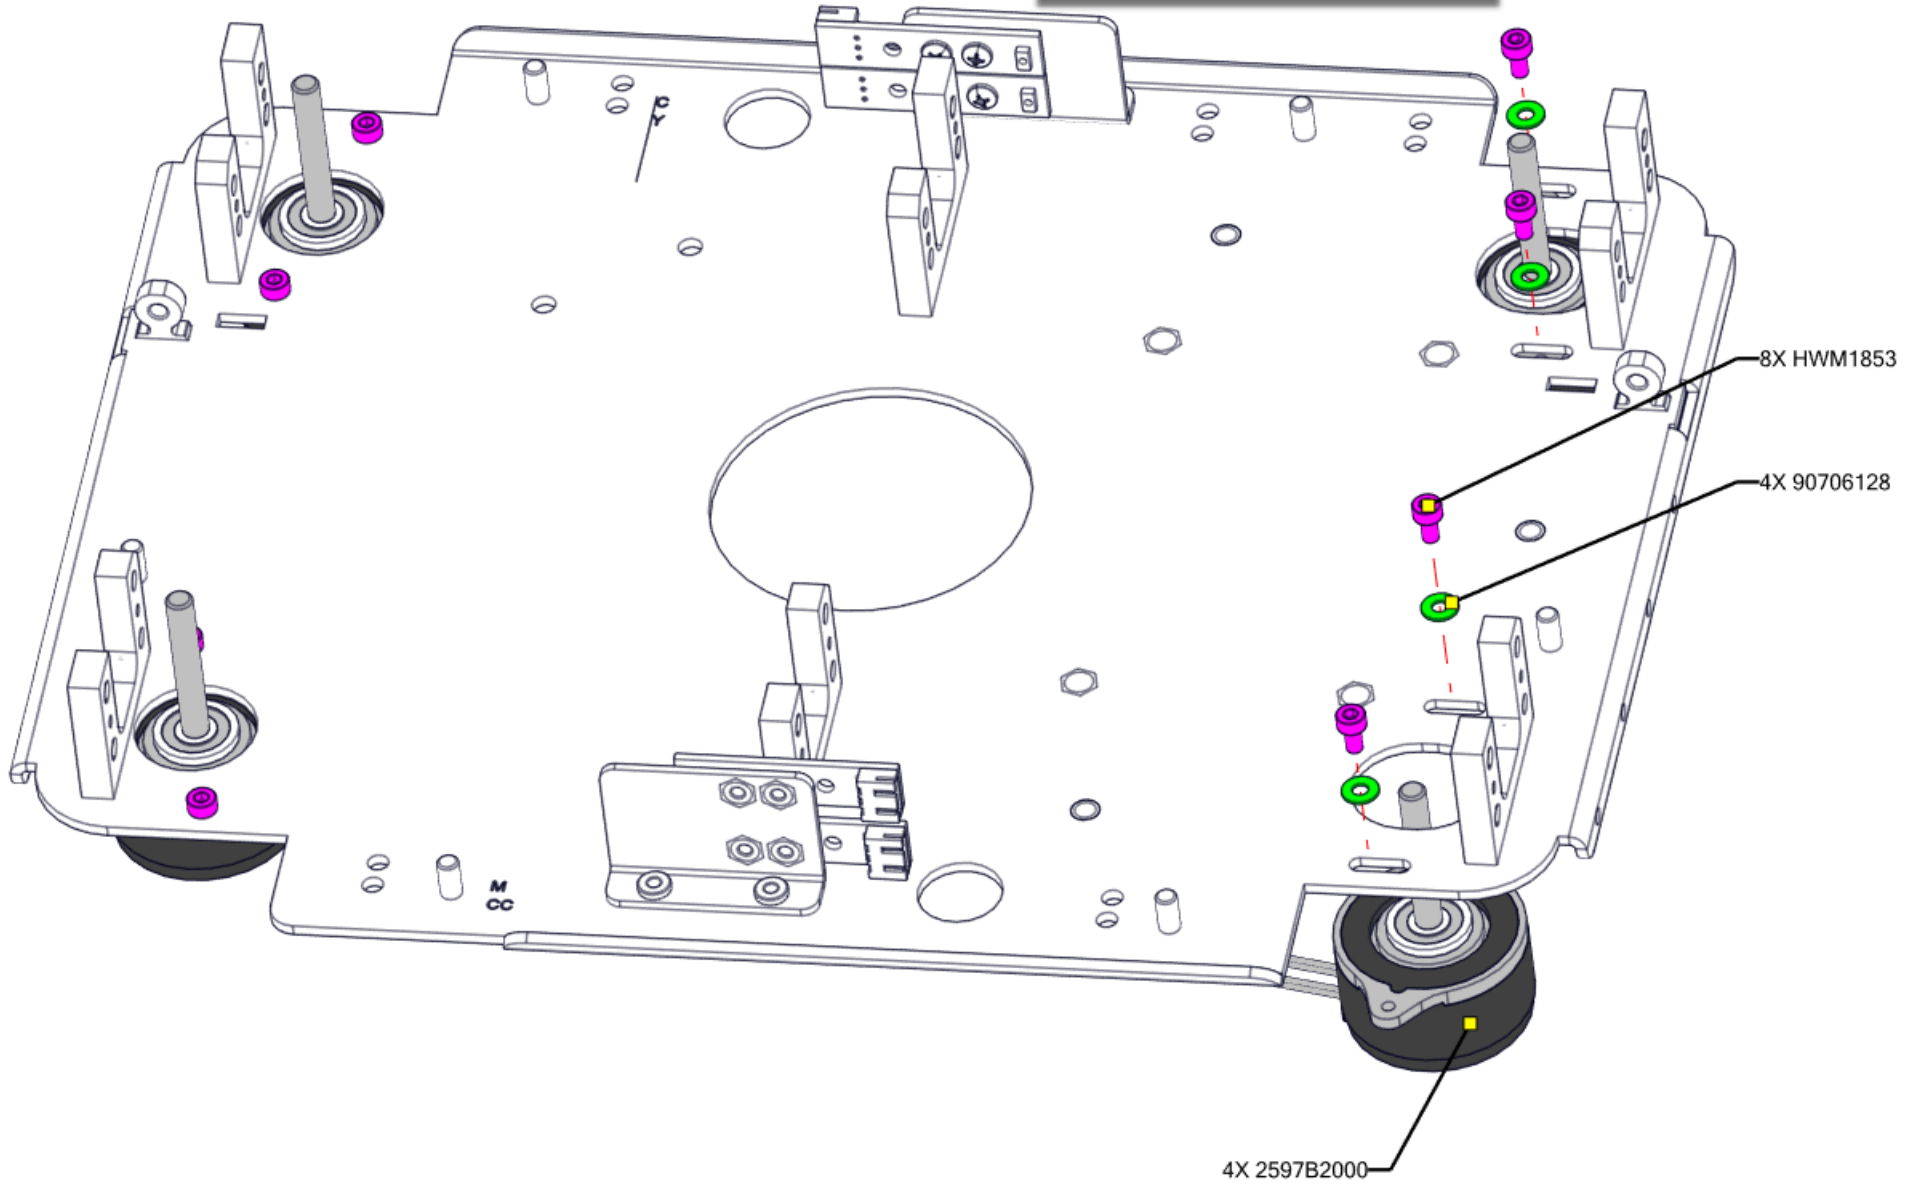

4x 91120000

2x 91040306

3x 2597A3332

6x 91040306

LEAVE SLOTTED MOTOR SCREWS LOOSE
TIGHTEN AFTER BELTS ARE ON

2X 2597A3334

2597A206
(sold as a set)

8X 91030404