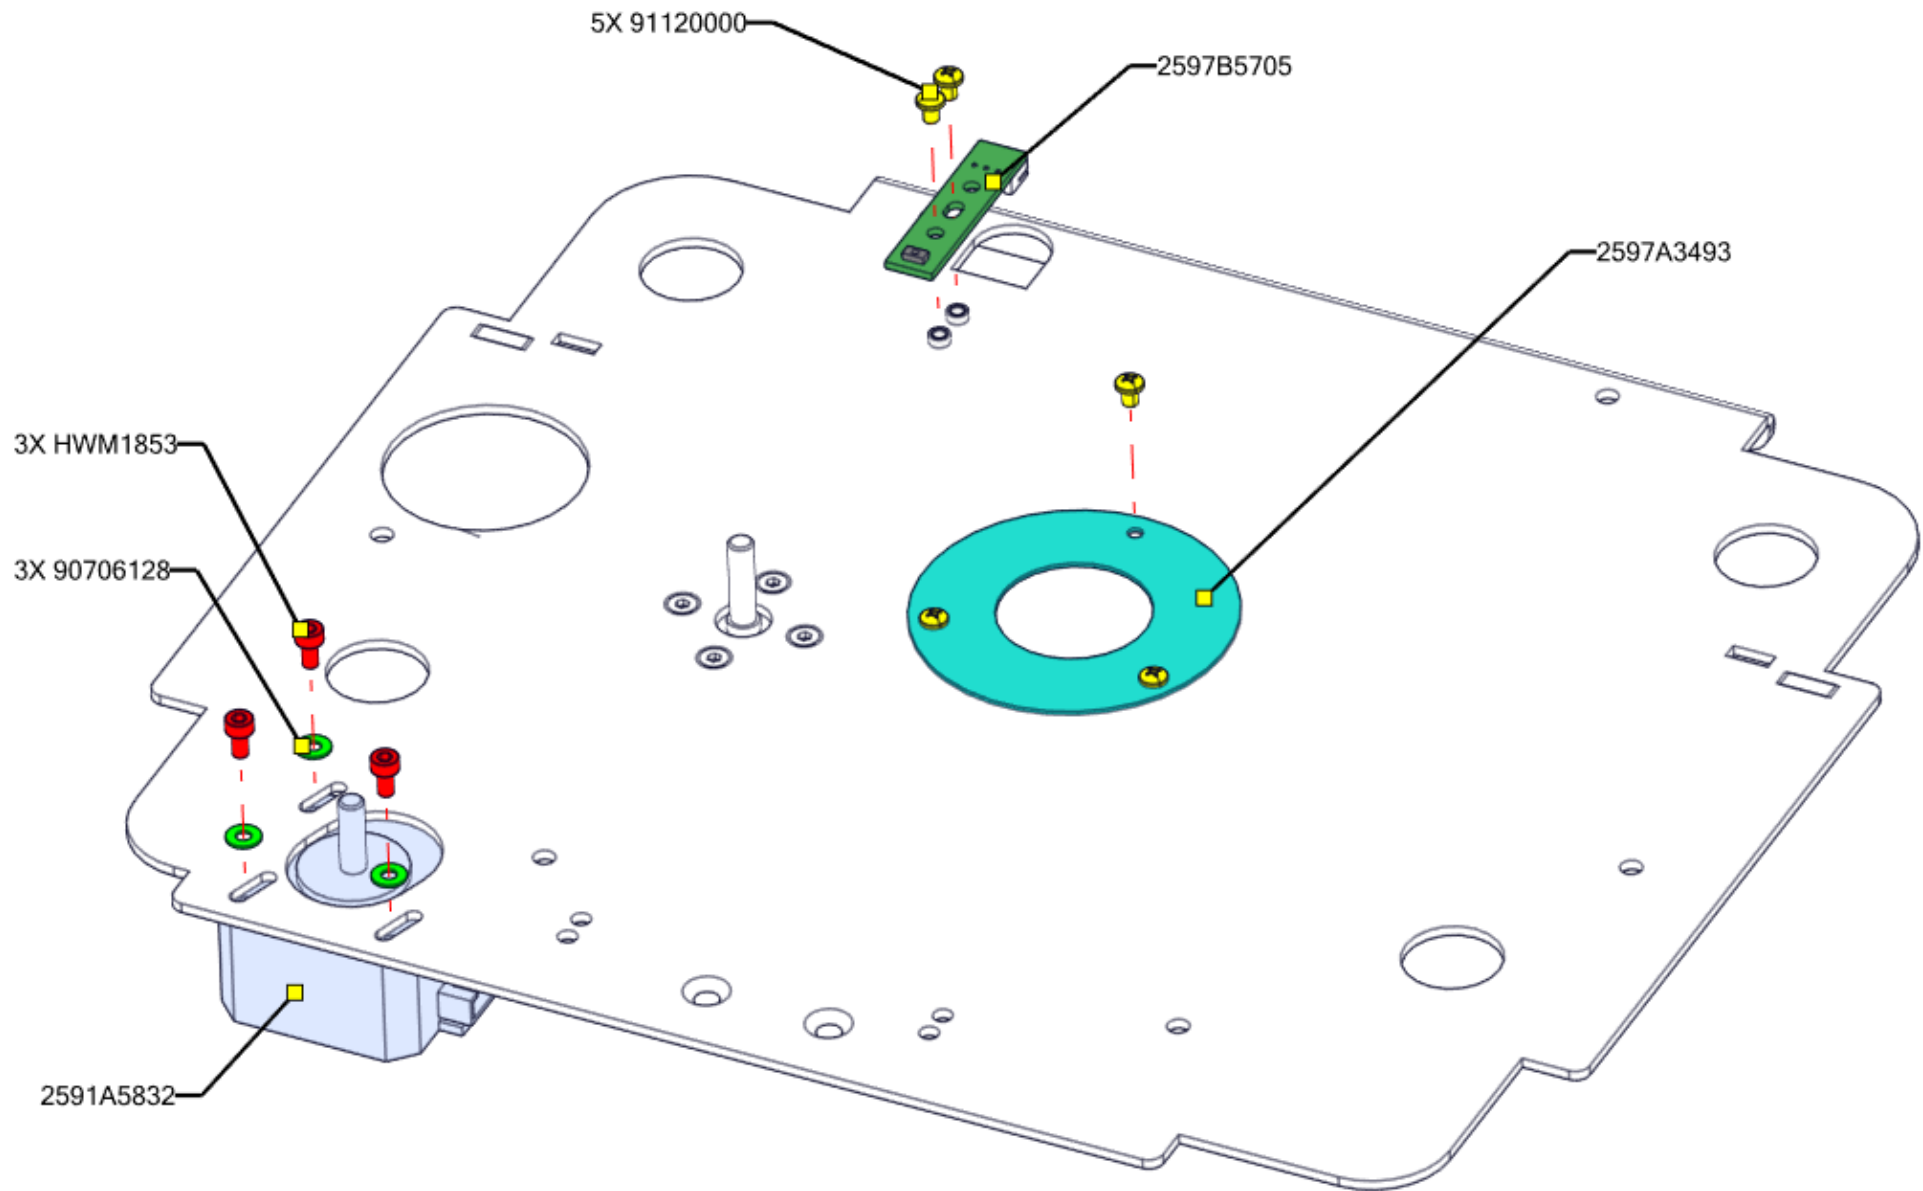

2597A5806

Focus/Zoom Module

Light Frost Assembly

HWM973

ADD BLUE LOCTITE

2591A4245

CUT TUBING .5" LONG

2597A5807