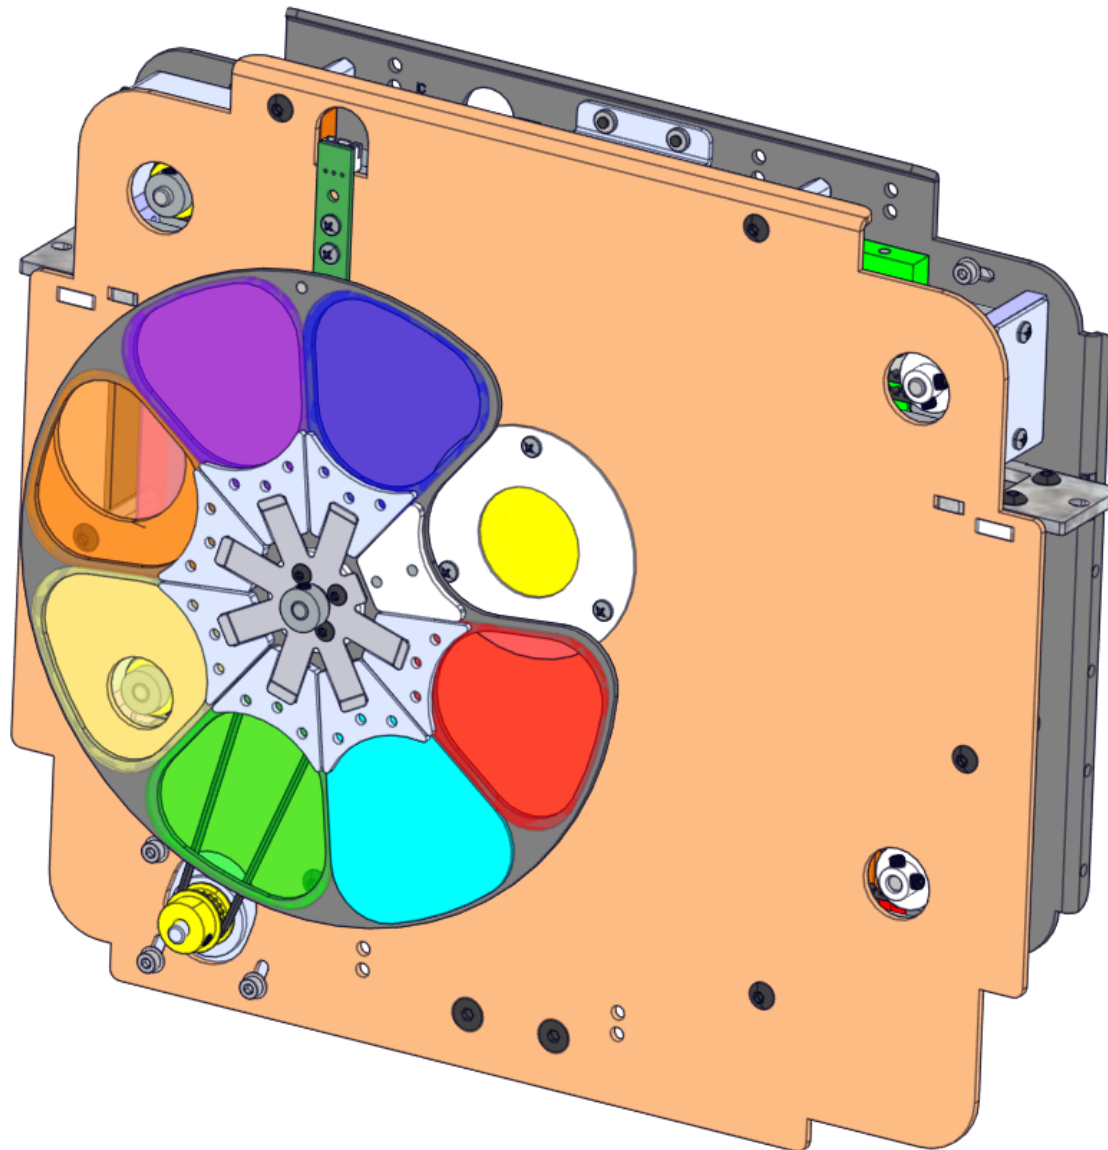

Color Module

See Color Wheel Assembly

See Color Mix Assembly

2X 2597A3494

10X 91010408

Color Mix Assembly

2597A2006

6X HWM974
ADD BLUE LOCTITE