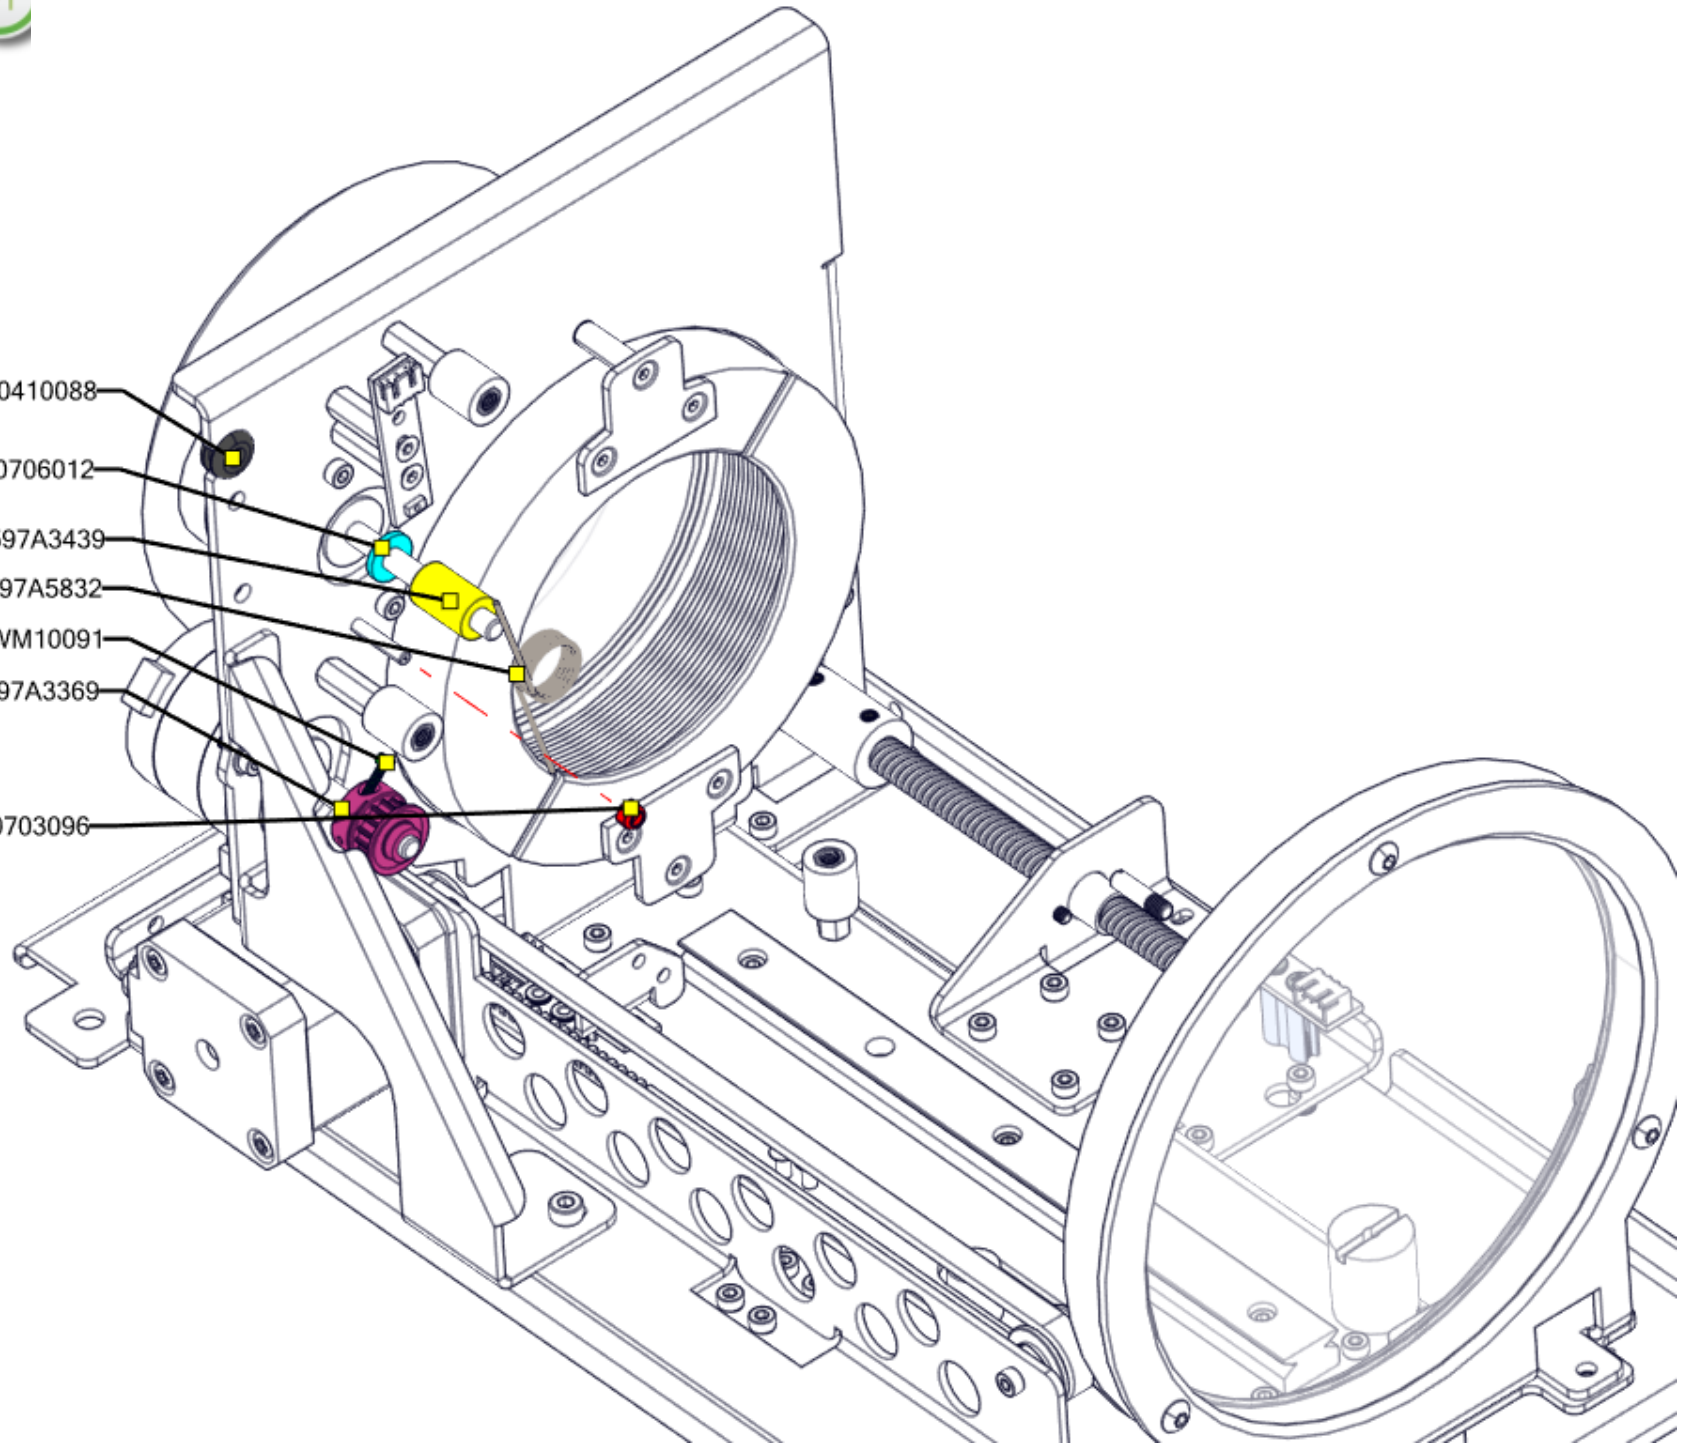

90410088

90706012

2597A3439

2597A5832

HWM10091

2597A3369

90703096