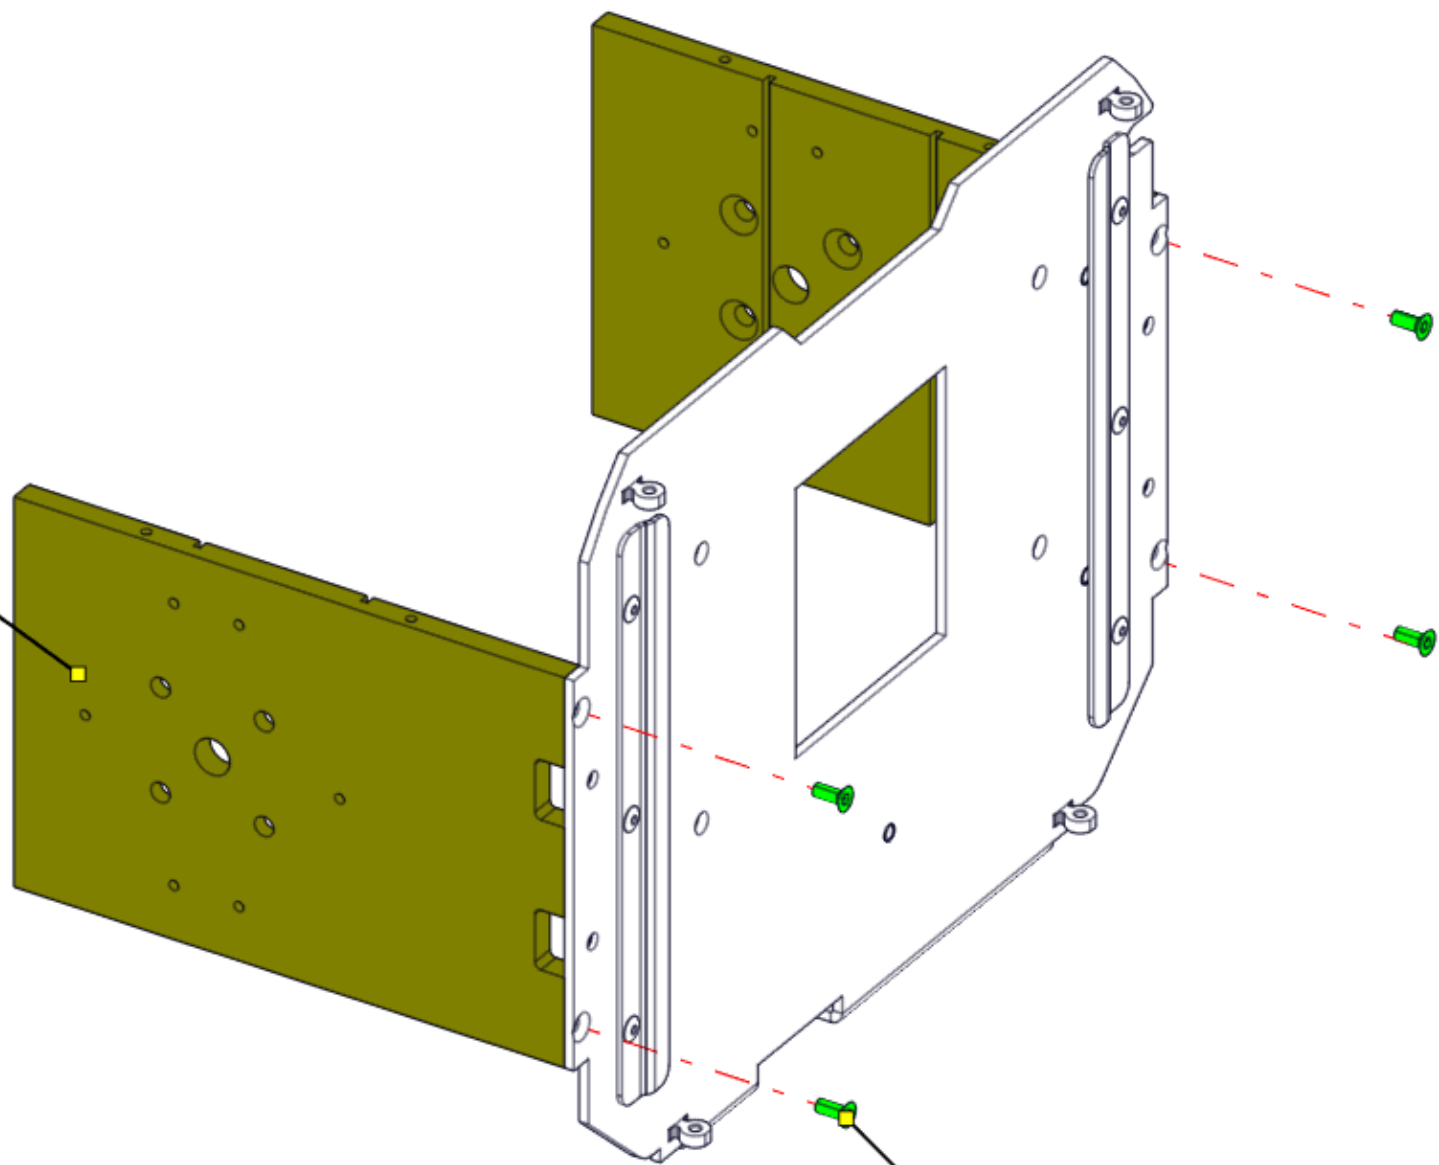

2x 2597A3344

4X 91040410