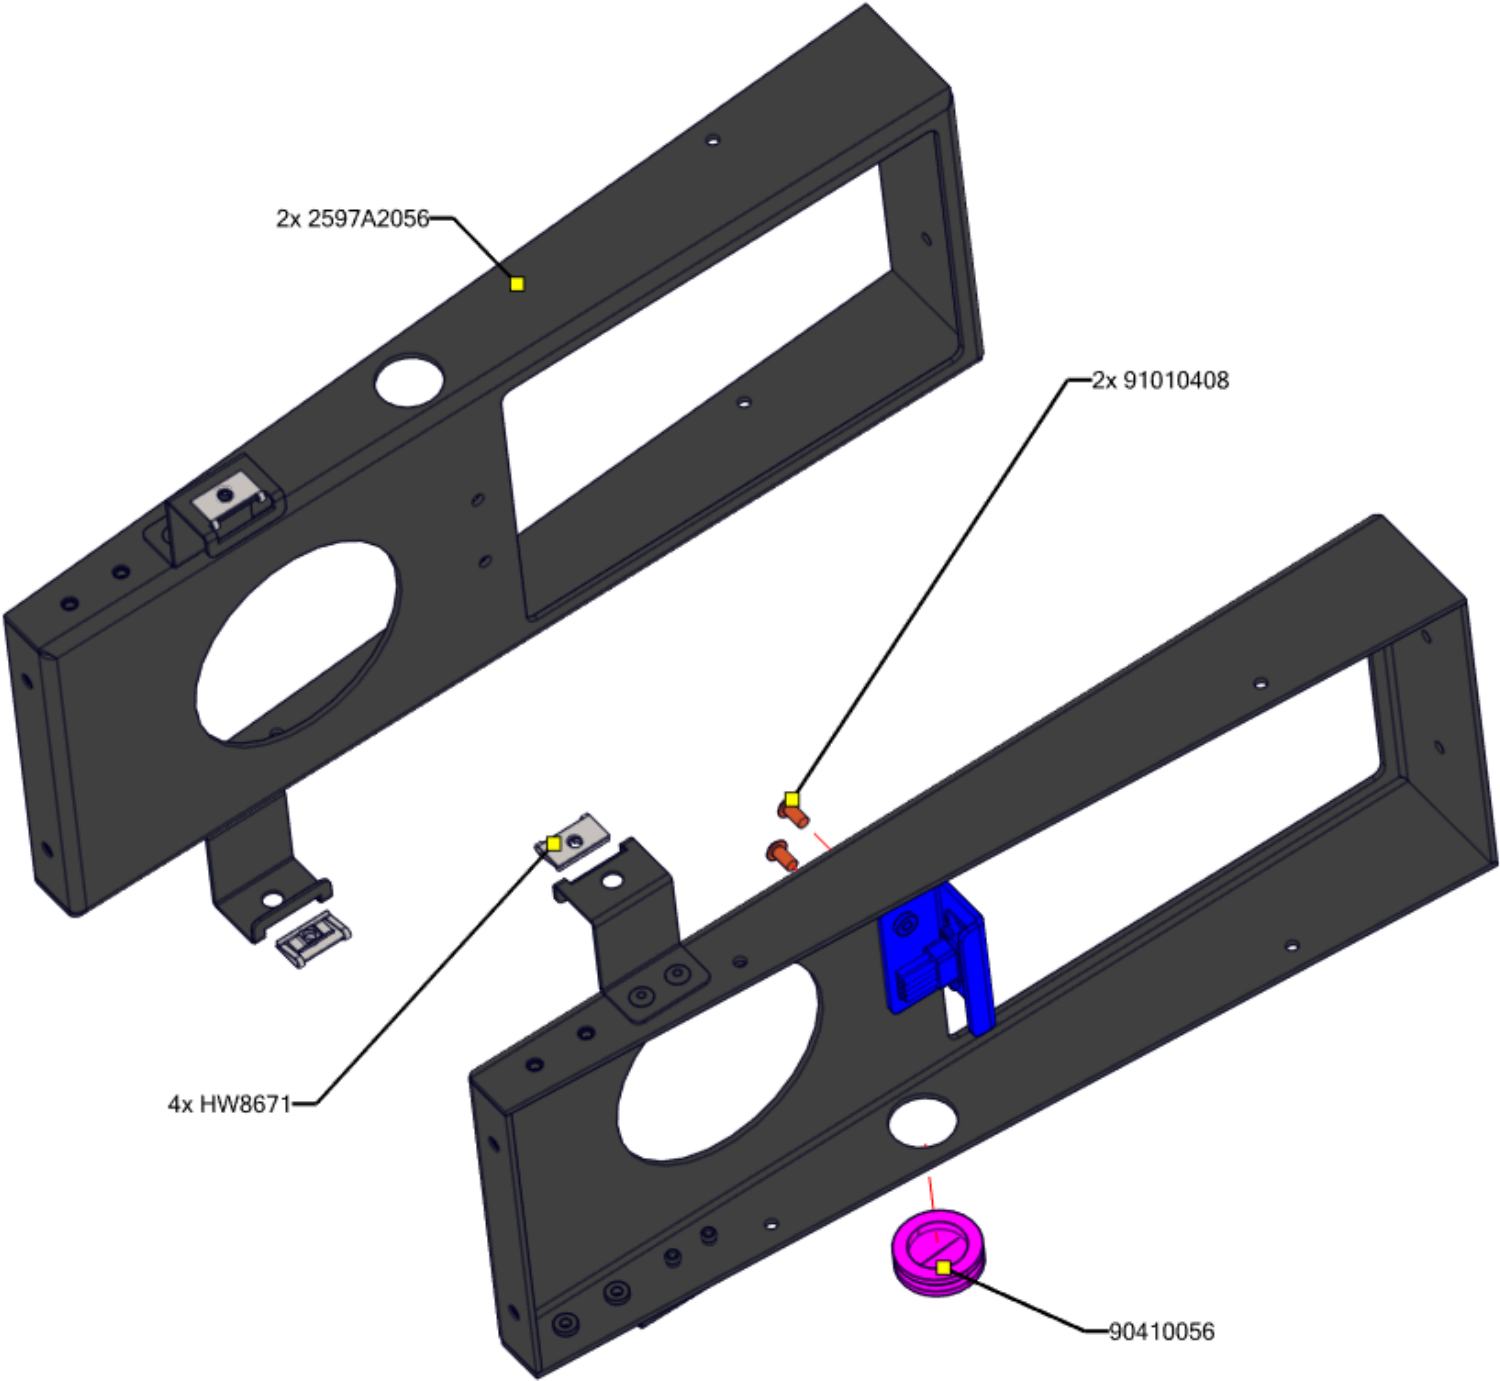

2x 2597A2056

2x 91010408

4x HW8671

90410056