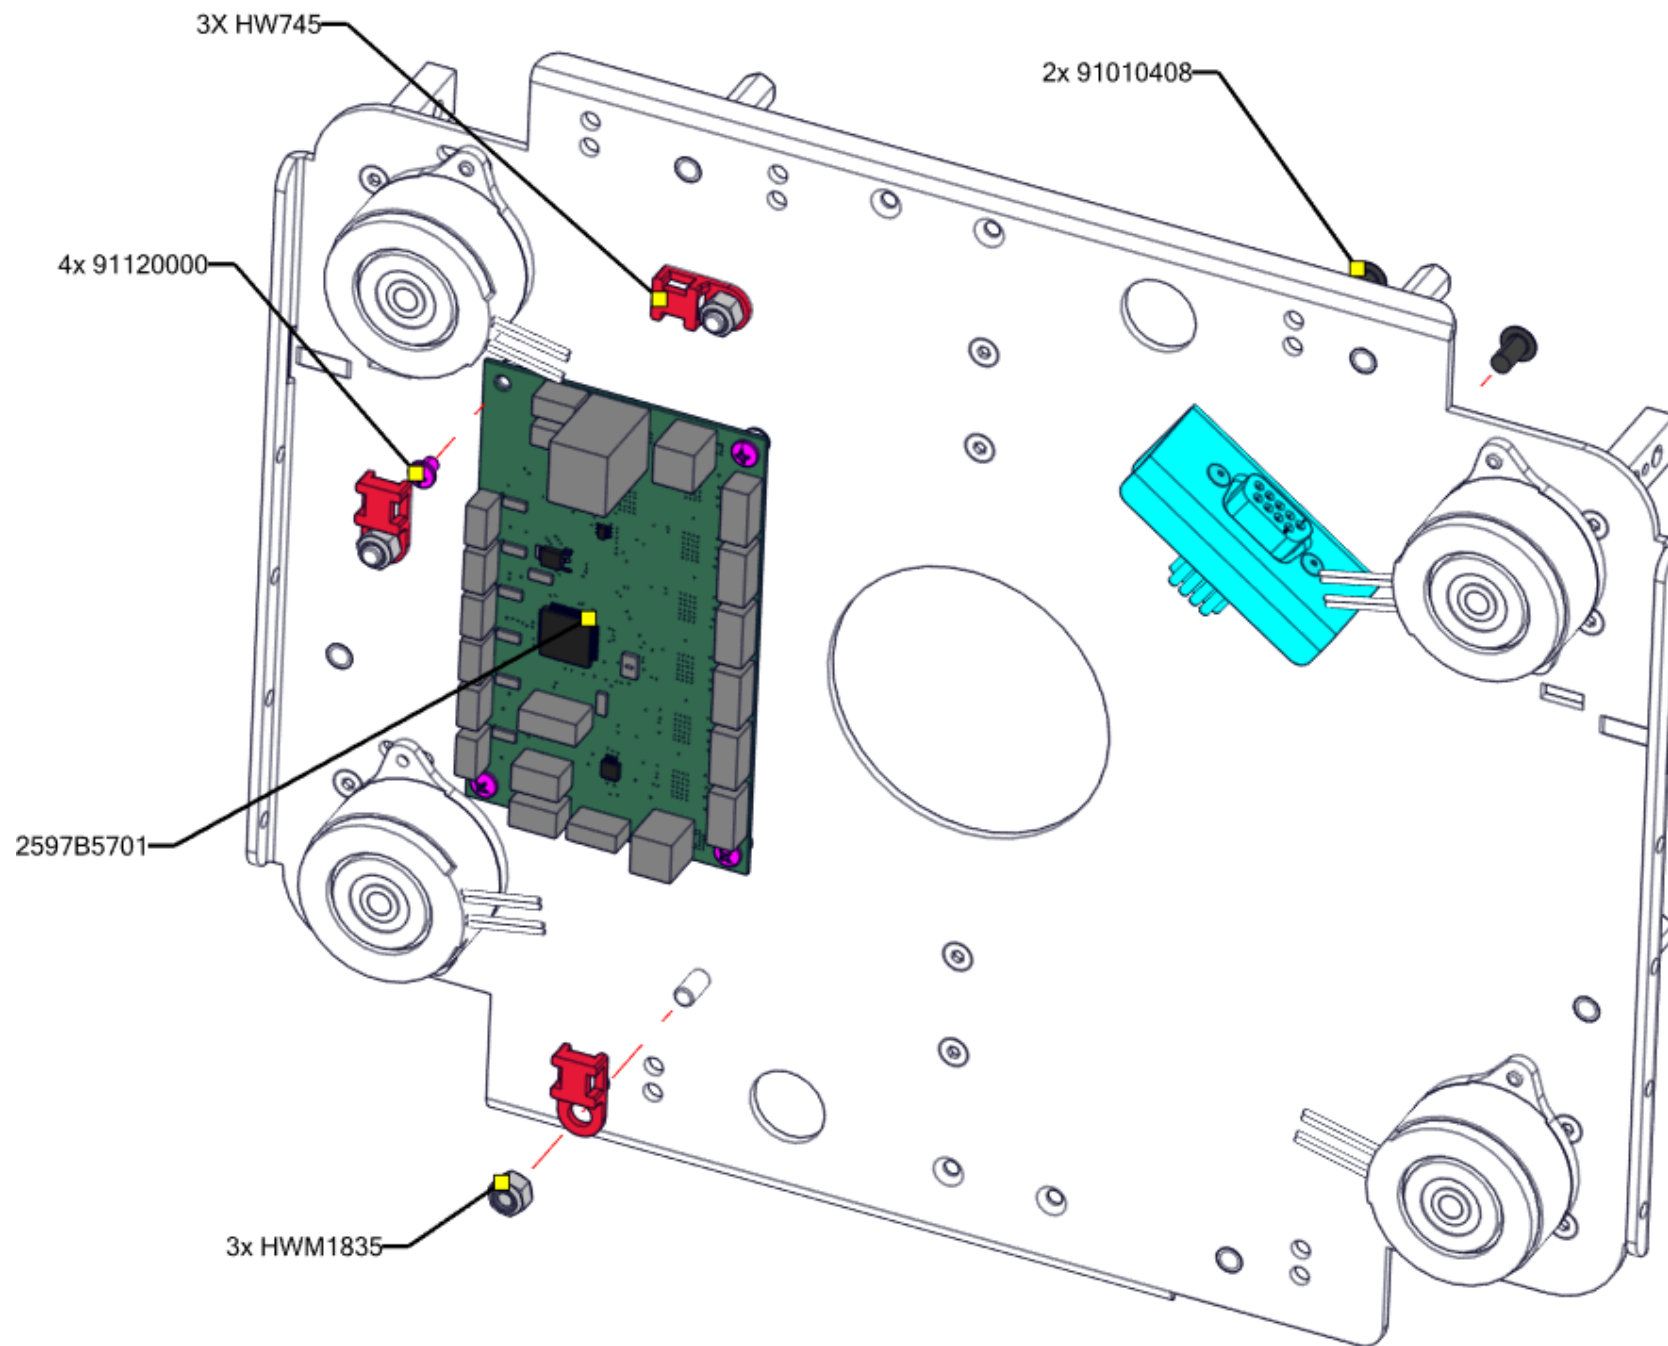

4x 91120000

2x 91040306

3x 2597A3332

6x 91040306

LEAVE SLOTTED MOTOR SCREWS LOOSE
TIGHTEN AFTER BELTS ARE ON

2X 2597A3334

2597A206
(sold as a set)

8X 91030404