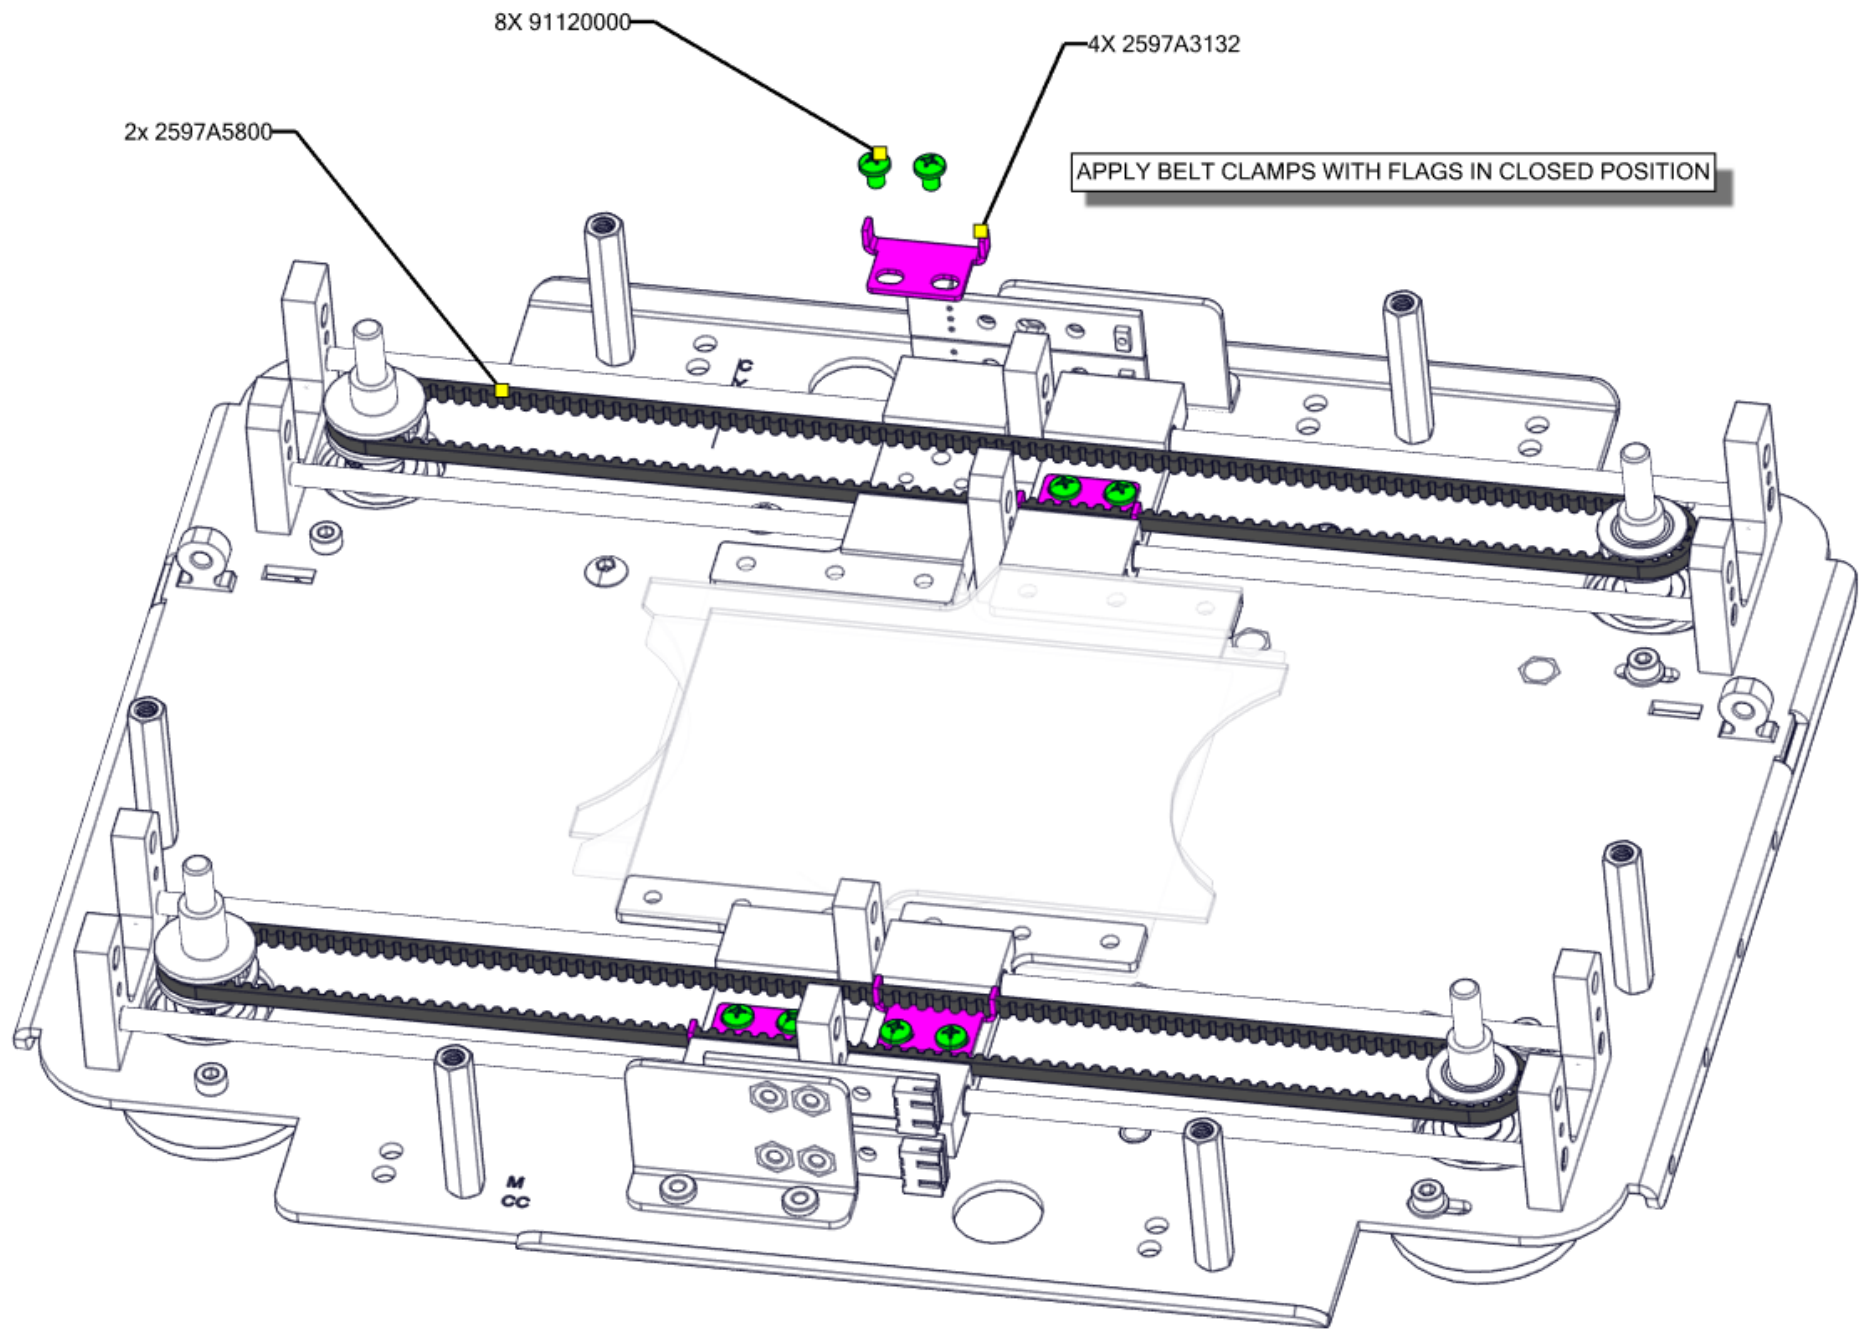

4x 91120000

2x 91040306

3x 2597A3332

6x 91040306

LEAVE SLOTTED MOTOR SCREWS LOOSE
TIGHTEN AFTER BELTS ARE ON

2X 2597A3334

2597A206
(sold as a set)

8X 91030404