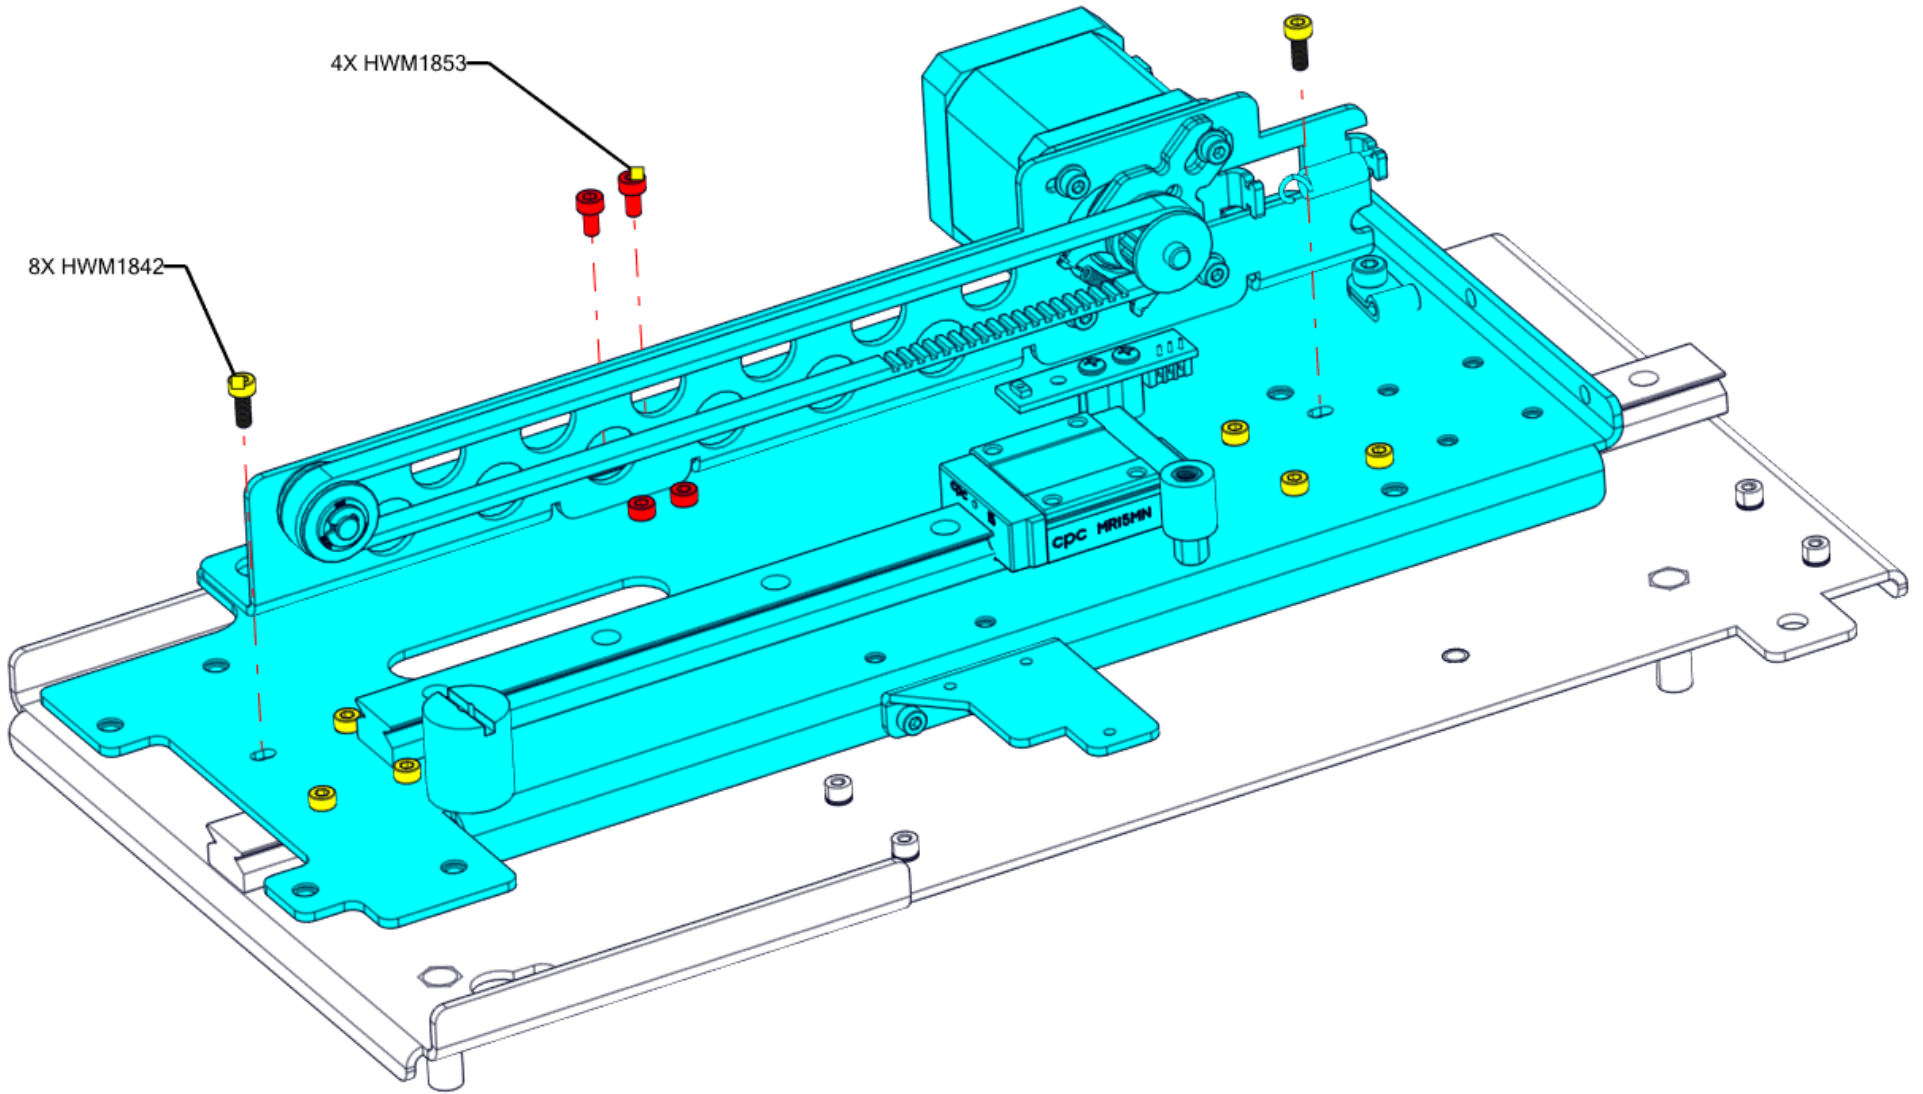

4X HWM1853

8X HWM1842

cpc MR16PM