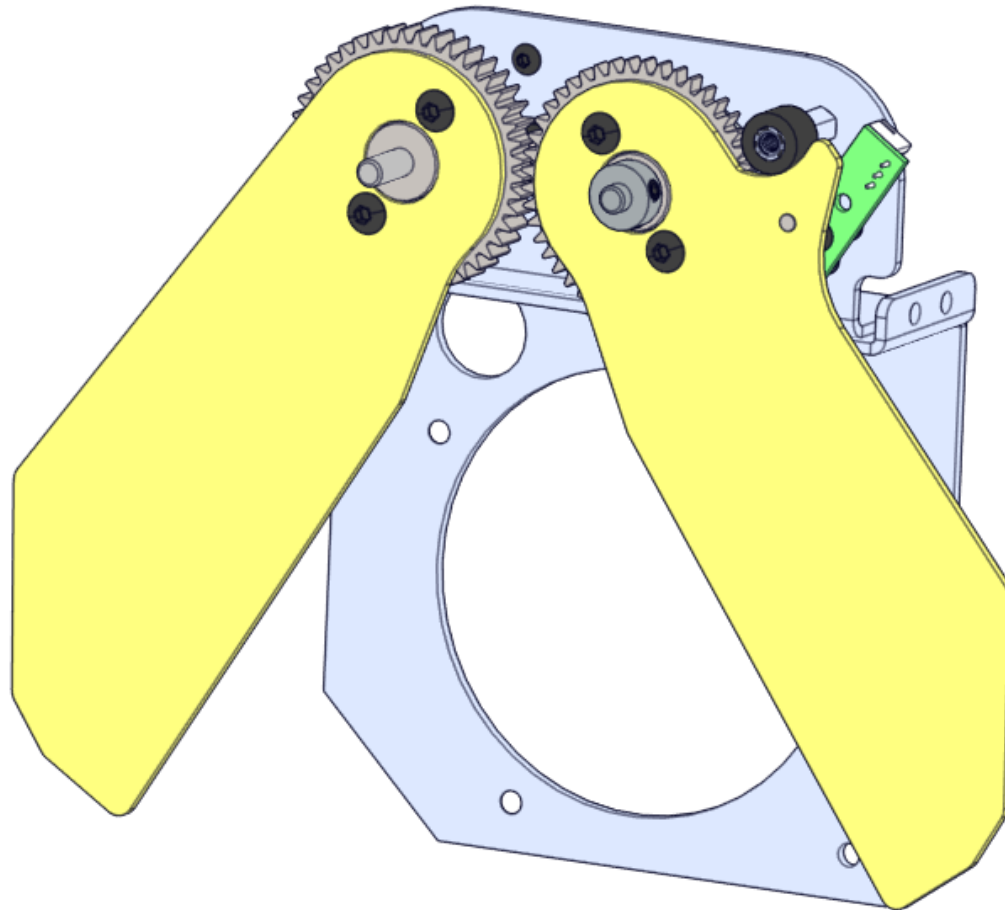

2597A5806

Focus/Zoom Module

Light Frost Assembly

HWM973

ADD BLUE LOCTITE

2591A4245

CUT TUBING .5" LONG

2597A5807