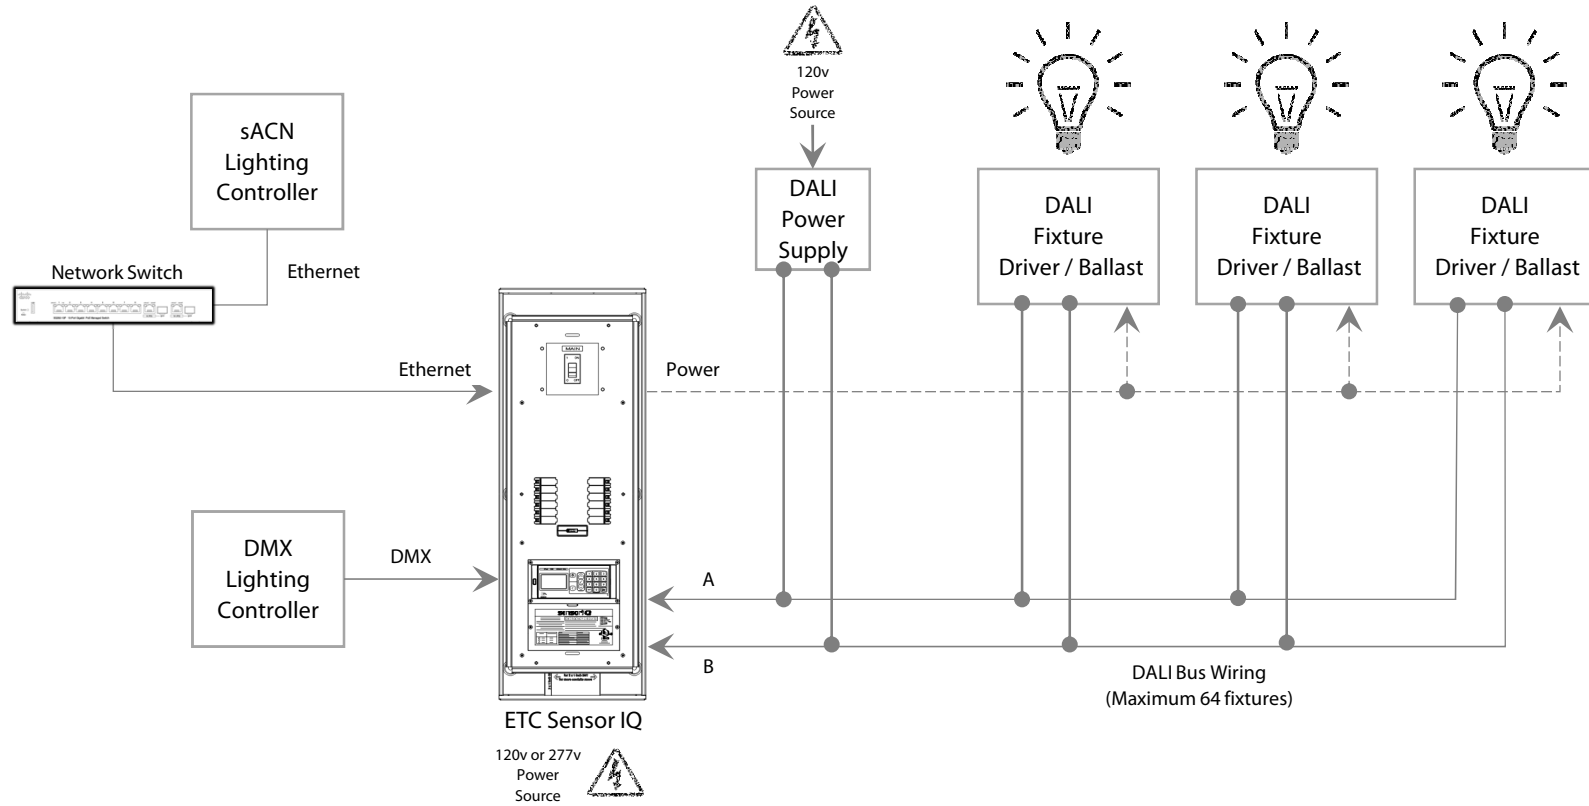

ETC Mosaic Designer 2
(Configuration Software)

ETC Mosaic Show Controller - MSC
(Lighting Controller)

ETC Mosaic RIO-D

ETC DALI Controls Comparison Chart

ETC DALI Devices	Protocols		DALI Controls		
	DMX	sACN	Individual	Group	Broadcast
Response DALI Gateway	•		•	•	•
Mosaic RIO-D	via Mosaic Controller		•	•	•
DRd Dimmer Rack	•	•			•
Echo Relay Panel	•	•			•
Echo Relay Panel Feed-Through	•	•			•
Sensor IQ	•	•			•

ETC DALI Devices	DALI Configuration*												
	Configuration Software	Set DMX Address	Set Short Address	Resolve Short Address Clash	Set Group Membership	Set Power On Level	Set DALI Bus Failure Level	Set Min Level	Set Max Level	Record DALI Scene	Recall DALI Scene	Set DALI Fade Time	Set DALI Fade Rate
Response DALI Gateway	Net3 Concert (RDM)	•	•	•	•			•	•			•	
Mosaic RIO-D	Mosaic Designer 2	N/A	•	•	•	•	•	•	•	•	•	•	•
DRd Dimmer Rack	None*	•											
Echo Relay Panel	None*	•											
Echo Relay Panel Feed-Through	None*	•											
Sensor IQ	None*	•											

* - Any blank cell indicates that this field must be configured using Third Party DALI configuration hardware/software.

ETC DALI Devices	Supported Fixture Types				
	Standard DALI Fixtures	Emergency DALI Fixtures	DALI Type 8 Fixtures	Tuneable White DALI Fixtures	RGB DALI Fixtures
Response DALI Gateway	•				
Mosaic RIO-D	•	•	•	•	•
DRd Dimmer Rack	•				
Echo Relay Panel	•				
Echo Relay Panel Feed-Through	•				
Sensor IQ	•				