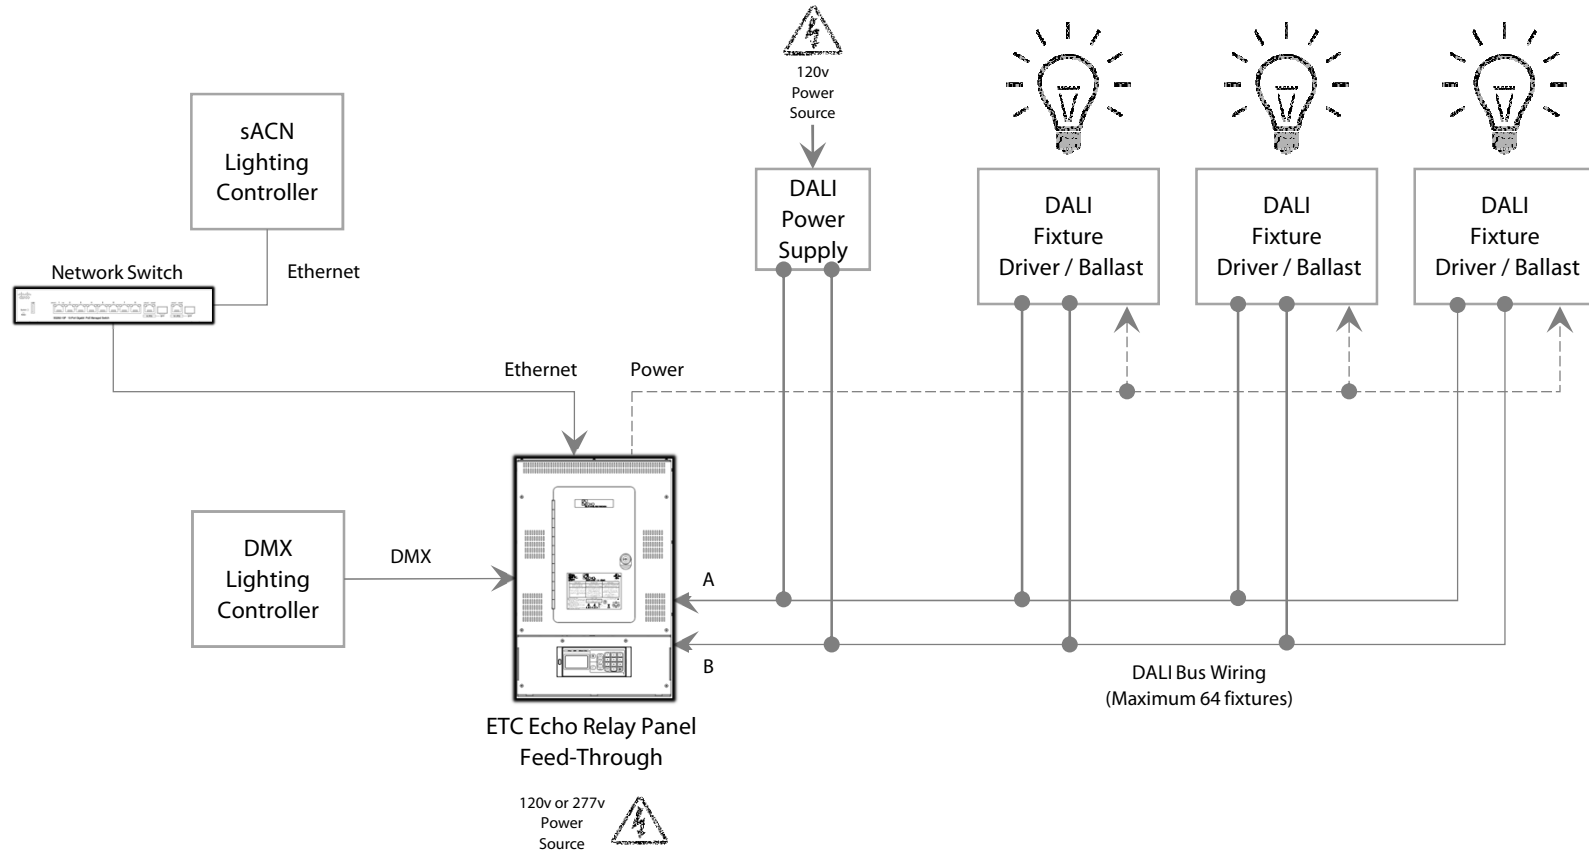

ETC Mosaic Designer 2
(Configuration Software)

ETC Mosaic Show Controller - MSC
(Lighting Controller)

ETC Mosaic RIO-D

ETC DALI Controls Comparison Chart

ETC DALI Devices	Protocols		DALI Controls		
	DMX	sACN	Individual	Group	Broadcast
Response DALI Gateway	•		•	•	•
Mosaic RIO-D	via Mosaic Controller		•	•	•
DRd Dimmer Rack	•	•			•
Echo Relay Panel	•	•			•
Echo Relay Panel Feed-Through	•	•			•
Sensor IQ	•	•			•

ETC DALI Devices	DALI Configuration*												
	Configuration Software	Set DMX Address	Set Short Address	Resolve Short Address Clash	Set Group Membership	Set Power On Level	Set DALI Bus Failure Level	Set Min Level	Set Max Level	Record DALI Scene	Recall DALI Scene	Set DALI Fade Time	Set DALI Fade Rate
Response DALI Gateway	Net3 Concert (RDM)	•	•	•	•			•	•			•	
Mosaic RIO-D	Mosaic Designer 2	N/A	•	•	•	•	•	•	•	•	•	•	•
DRd Dimmer Rack	None*	•											
Echo Relay Panel	None*	•											
Echo Relay Panel Feed-Through	None*	•											
Sensor IQ	None*	•											

* - Any blank cell indicates that this field must be configured using Third Party DALI configuration hardware/software.

ETC DALI Devices	Supported Fixture Types				
	Standard DALI Fixtures	Emergency DALI Fixtures	DALI Type 8 Fixtures	Tuneable White DALI Fixtures	RGB DALI Fixtures
Response DALI Gateway	•				
Mosaic RIO-D	•	•	•	•	•
DRd Dimmer Rack	•				
Echo Relay Panel	•				
Echo Relay Panel Feed-Through	•				
Sensor IQ	•				