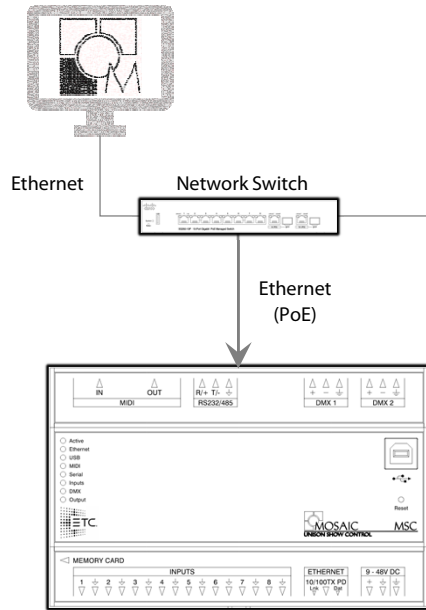

ETC Mosaic Designer 2
(Configuration Software)

ETC Mosaic Show Controller - MSC
(Lighting Controller)

ETC Mosaic RIO-D

ETC DALI Controls Comparison Chart

ETC DALI Devices	Protocols		DALI Controls		
	DMX	sACN	Individual	Group	Broadcast
Response DALI Gateway	•		•	•	•
Mosaic RIO-D	via Mosaic Controller		•	•	•
DRd Dimmer Rack	•	•			•
Echo Relay Panel	•	•			•
Echo Relay Panel Feed-Through	•	•			•
Sensor IQ	•	•			•

ETC DALI Devices	DALI Configuration*												
	Configuration Software	Set DMX Address	Set Short Address	Resolve Short Address Clash	Set Group Membership	Set Power On Level	Set DALI Bus Failure Level	Set Min Level	Set Max Level	Record DALI Scene	Recall DALI Scene	Set DALI Fade Time	Set DALI Fade Rate
Response DALI Gateway	Net3 Concert (RDM)	•	•	•	•			•	•			•	
Mosaic RIO-D	Mosaic Designer 2	N/A	•	•	•	•	•	•	•	•	•	•	•
DRd Dimmer Rack	None*	•											
Echo Relay Panel	None*	•											
Echo Relay Panel Feed-Through	None*	•											
Sensor IQ	None*	•											

* - Any blank cell indicates that this field must be configured using Third Party DALI configuration hardware/software.

ETC DALI Devices	Supported Fixture Types				
	Standard DALI Fixtures	Emergency DALI Fixtures	DALI Type 8 Fixtures	Tuneable White DALI Fixtures	RGB DALI Fixtures
Response DALI Gateway	•				
Mosaic RIO-D	•	•	•	•	•
DRd Dimmer Rack	•				
Echo Relay Panel	•				
Echo Relay Panel Feed-Through	•				
Sensor IQ	•				