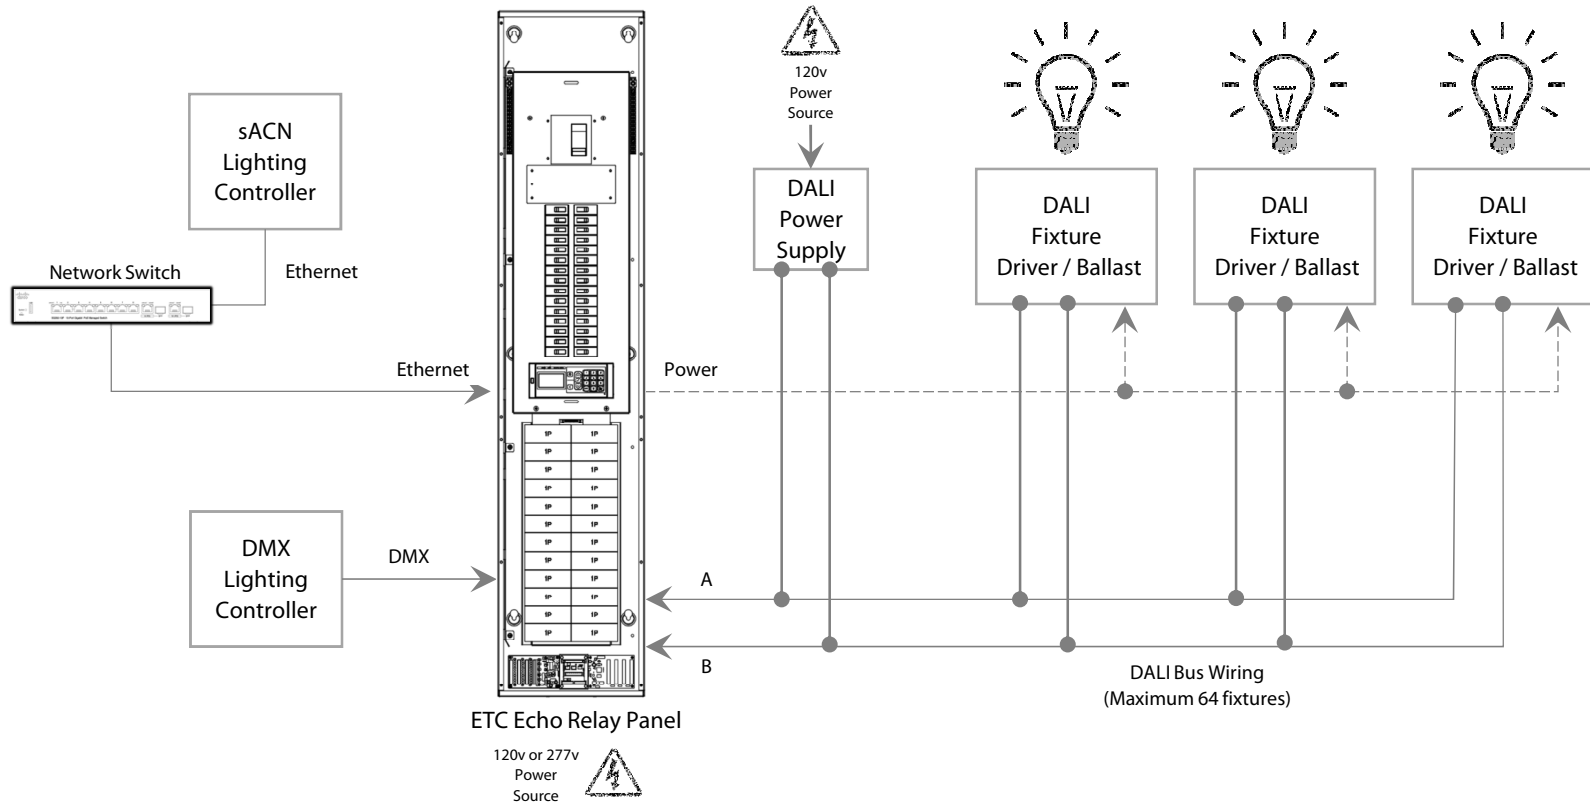

ETC Mosaic Designer 2
(Configuration Software)

ETC Mosaic Show Controller - MSC
(Lighting Controller)

ETC Mosaic RIO-D

ETC DALI Controls Comparison Chart

ETC DALI Devices	Protocols		DALI Controls		
	DMX	sACN	Individual	Group	Broadcast
Response DALI Gateway	•		•	•	•
Mosaic RIO-D	via Mosaic Controller		•	•	•
DRd Dimmer Rack	•	•			•
Echo Relay Panel	•	•			•
Echo Relay Panel Feed-Through	•	•			•
Sensor IQ	•	•			•

ETC DALI Devices	DALI Configuration*												
	Configuration Software	Set DMX Address	Set Short Address	Resolve Short Address Clash	Set Group Membership	Set Power On Level	Set DALI Bus Failure Level	Set Min Level	Set Max Level	Record DALI Scene	Recall DALI Scene	Set DALI Fade Time	Set DALI Fade Rate
Response DALI Gateway	Net3 Concert (RDM)	•	•	•	•			•	•			•	
Mosaic RIO-D	Mosaic Designer 2	N/A	•	•	•	•	•	•	•	•	•	•	•
DRd Dimmer Rack	None*	•											
Echo Relay Panel	None*	•											
Echo Relay Panel Feed-Through	None*	•											
Sensor IQ	None*	•											

* - Any blank cell indicates that this field must be configured using Third Party DALI configuration hardware/software.

ETC DALI Devices	Supported Fixture Types				
	Standard DALI Fixtures	Emergency DALI Fixtures	DALI Type 8 Fixtures	Tuneable White DALI Fixtures	RGB DALI Fixtures
Response DALI Gateway	•				
Mosaic RIO-D	•	•	•	•	•
DRd Dimmer Rack	•				
Echo Relay Panel	•				
Echo Relay Panel Feed-Through	•				
Sensor IQ	•				