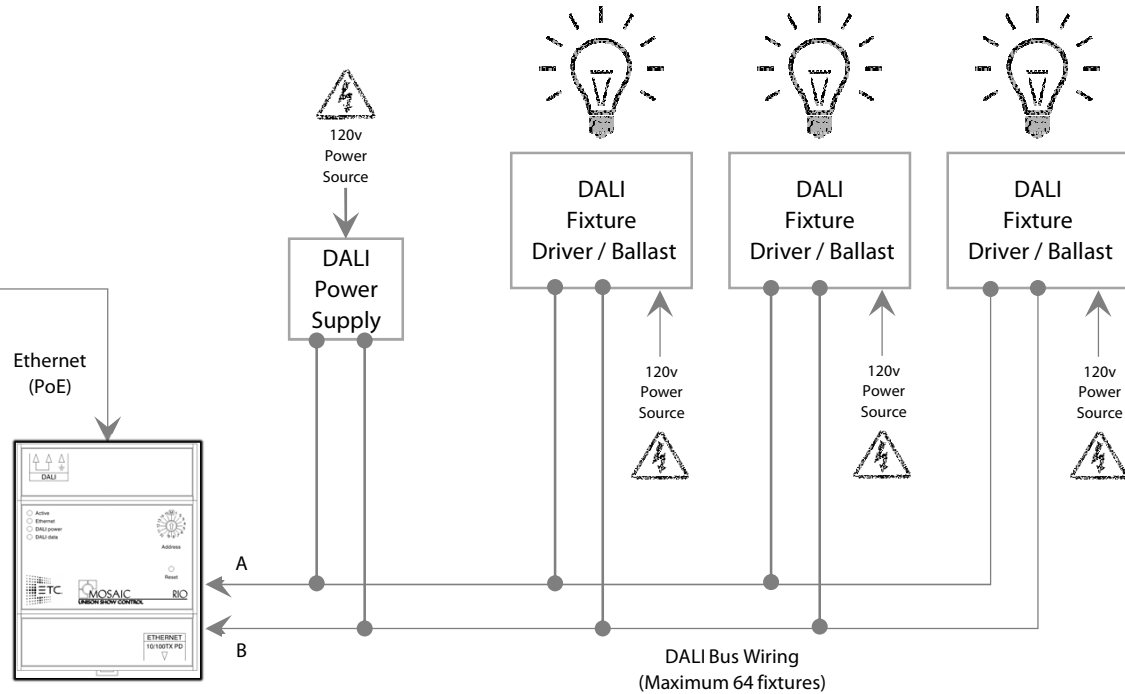

ETC Mosaic Designer 2
(Configuration Software)

ETC Mosaic Show Controller - MSC
(Lighting Controller)

ETC Mosaic RIO-D

ETC DALI Controls Comparison Chart

ETC DALI Devices	Protocols		DALI Controls		
	DMX	sACN	Individual	Group	Broadcast
Response DALI Gateway	•		•	•	•
Mosaic RIO-D	via Mosaic Controller		•	•	•
DRd Dimmer Rack	•	•			•
Echo Relay Panel	•	•			•
Echo Relay Panel Feed-Through	•	•			•
Sensor IQ	•	•			•

ETC DALI Devices	DALI Configuration*												
	Configuration Software	Set DMX Address	Set Short Address	Resolve Short Address Clash	Set Group Membership	Set Power On Level	Set DALI Bus Failure Level	Set Min Level	Set Max Level	Record DALI Scene	Recall DALI Scene	Set DALI Fade Time	Set DALI Fade Rate
Response DALI Gateway	Net3 Concert (RDM)	•	•	•	•			•	•			•	
Mosaic RIO-D	Mosaic Designer 2	N/A	•	•	•	•	•	•	•	•	•	•	•
DRd Dimmer Rack	None*	•											
Echo Relay Panel	None*	•											
Echo Relay Panel Feed-Through	None*	•											
Sensor IQ	None*	•											