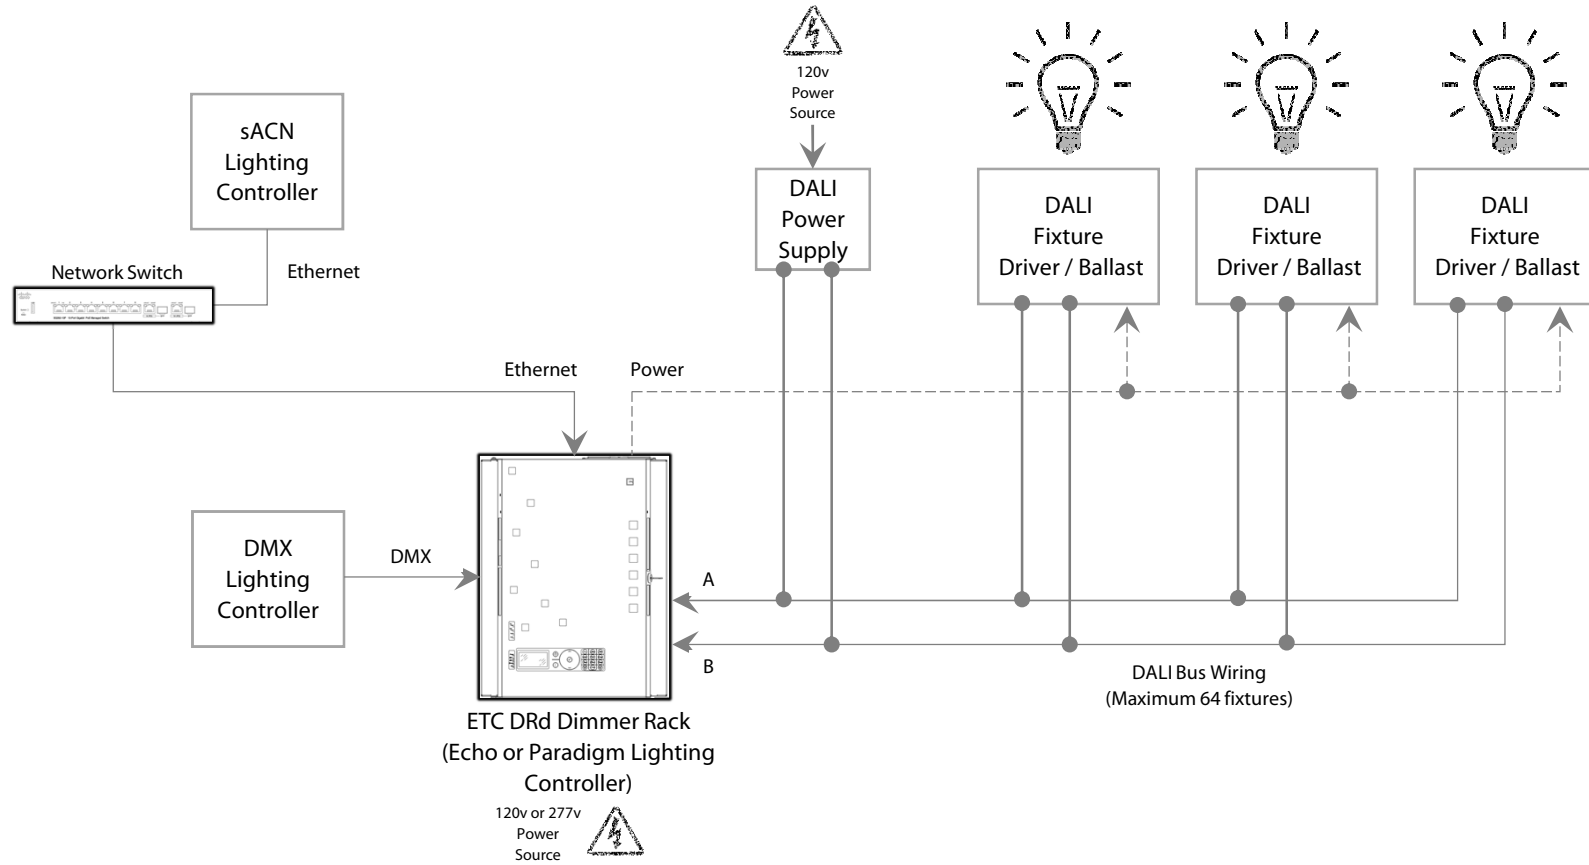

ETC Mosaic Designer 2
(Configuration Software)

ETC Mosaic Show Controller - MSC
(Lighting Controller)

ETC Mosaic RIO-D

ETC DALI Controls Comparison Chart

ETC DALI Devices	Protocols		DALI Controls		
	DMX	sACN	Individual	Group	Broadcast
Response DALI Gateway	•		•	•	•
Mosaic RIO-D	via Mosaic Controller		•	•	•
DRd Dimmer Rack	•	•			•
Echo Relay Panel	•	•			•
Echo Relay Panel Feed-Through	•	•			•
Sensor IQ	•	•			•

ETC DALI Devices	DALI Configuration*												
	Configuration Software	Set DMX Address	Set Short Address	Resolve Short Address Clash	Set Group Membership	Set Power On Level	Set DALI Bus Failure Level	Set Min Level	Set Max Level	Record DALI Scene	Recall DALI Scene	Set DALI Fade Time	Set DALI Fade Rate
Response DALI Gateway	Net3 Concert (RDM)	•	•	•	•			•	•			•	
Mosaic RIO-D	Mosaic Designer 2	N/A	•	•	•	•	•	•	•	•	•	•	•
DRd Dimmer Rack	None*	•											
Echo Relay Panel	None*	•											
Echo Relay Panel Feed-Through	None*	•											
Sensor IQ	None*	•											

* - Any blank cell indicates that this field must be configured using Third Party DALI configuration hardware/software.

ETC DALI Devices	Supported Fixture Types				
	Standard DALI Fixtures	Emergency DALI Fixtures	DALI Type 8 Fixtures	Tuneable White DALI Fixtures	RGB DALI Fixtures
Response DALI Gateway	•				
Mosaic RIO-D	•	•	•	•	•
DRd Dimmer Rack	•				
Echo Relay Panel	•				
Echo Relay Panel Feed-Through	•				
Sensor IQ	•				