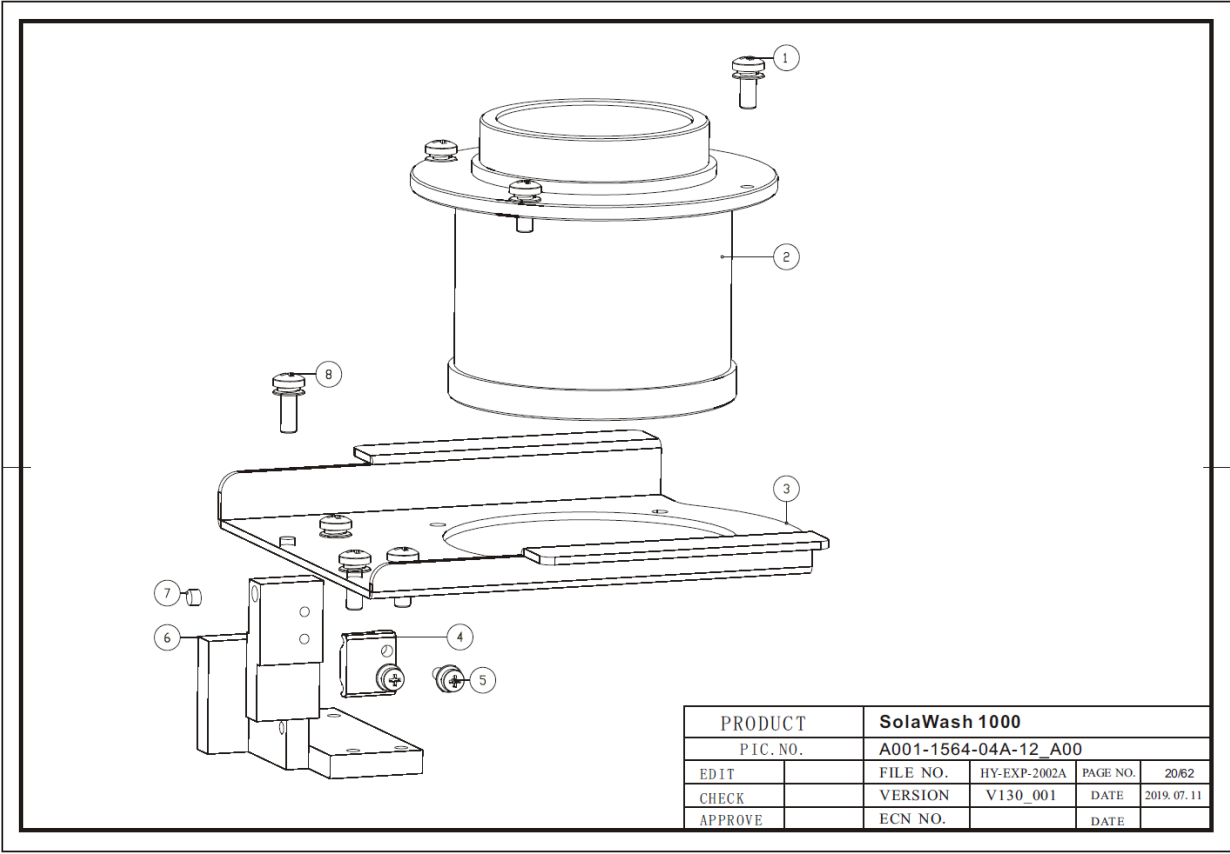

Reference Number	Fixture	HES Description	HES Part Number
2	SolaWash 1000	Lens Focus	OP2118