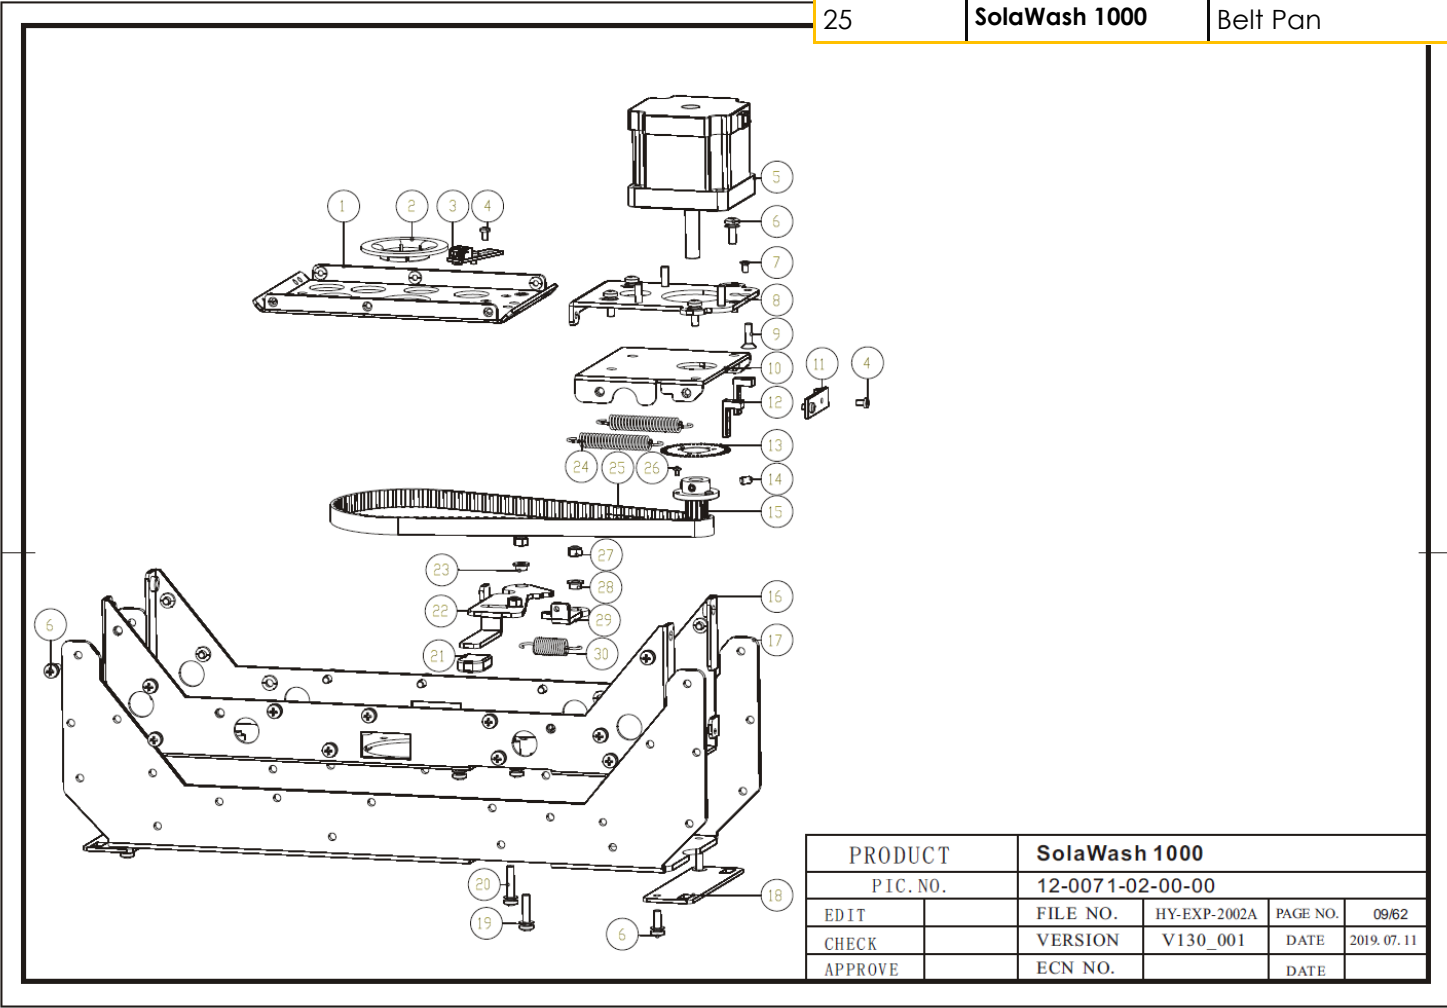

Reference Number	Fixture	HES Description	HES Part Number
3	SolaWash 1000	Sensor Pan	2570B5036
5	SolaWash 1000	Motor Pan/Tilt	B2086
11	SolaWash 1000	Sensor Encoder Pan	2570B5031
22	SolaWash 1000	Lock Pan	2570A3010
25	SolaWash 1000	Belt Pan	H7280037