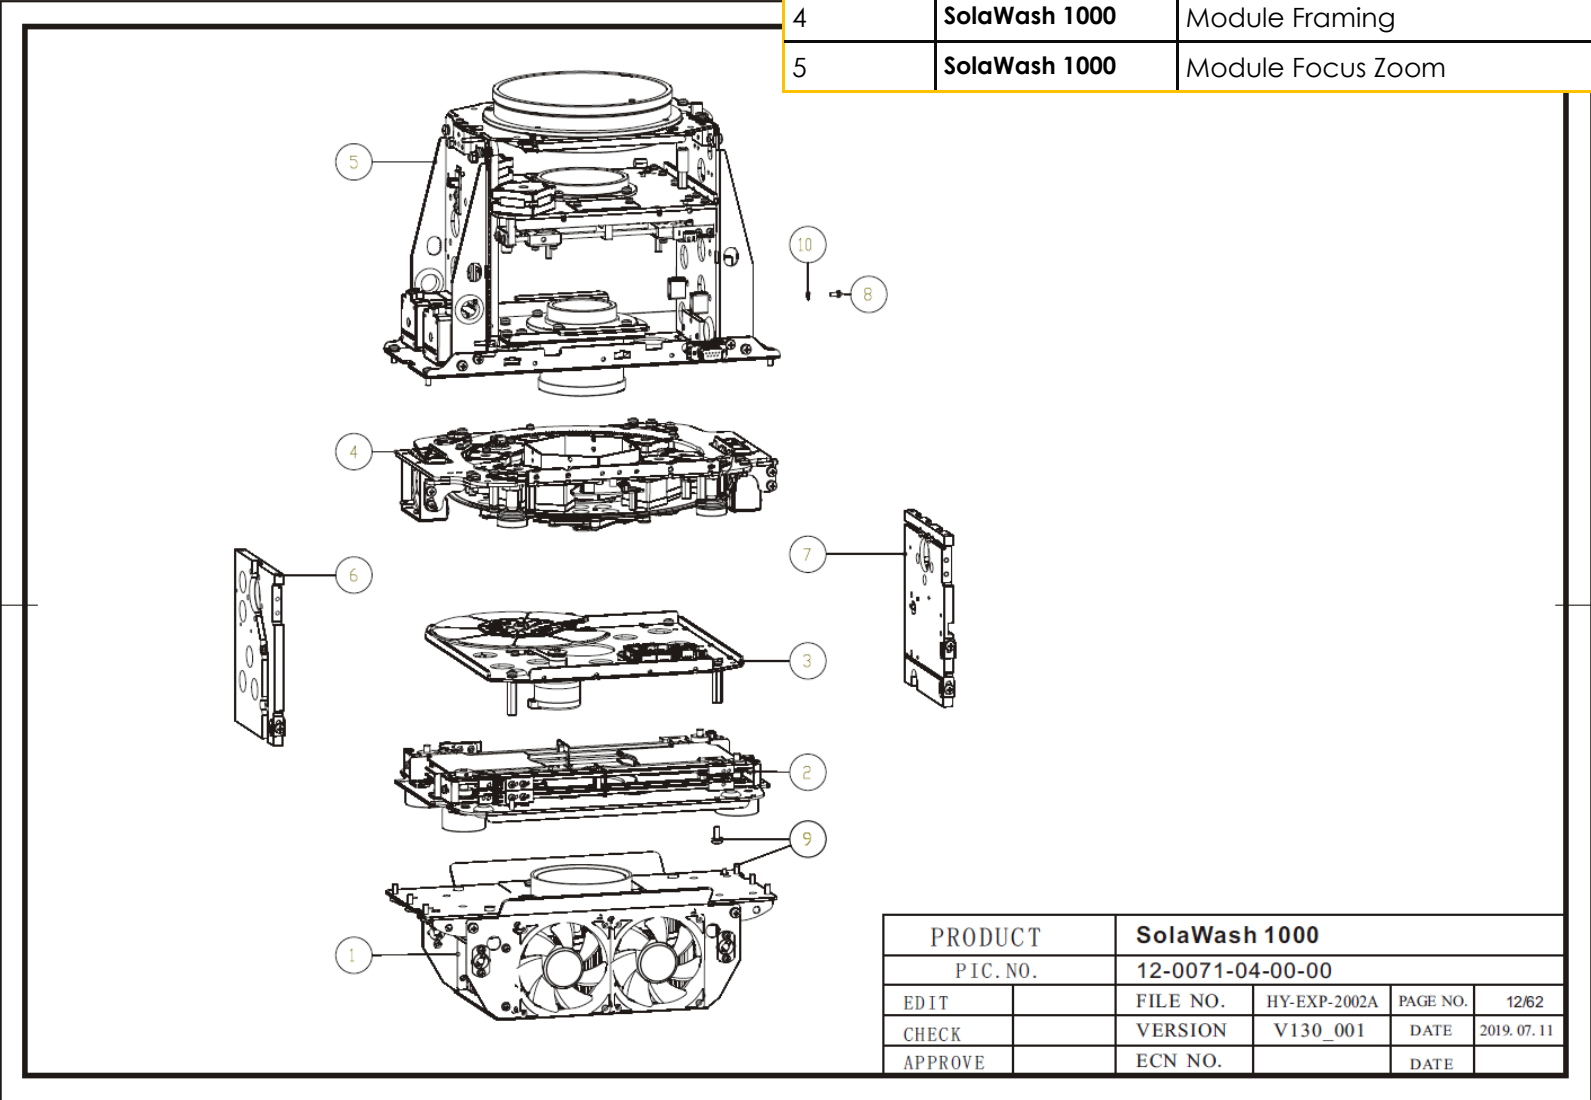

Reference Number	Fixture	HES Description	HES Part Number
2	SolaWash 1000	Module Color Mixing	2570A2054
3	SolaWash 1000	Module Color Wheel	2570A2053
4	SolaWash 1000	Module Framing	2570A2052
5	SolaWash 1000	Module Focus Zoom	2570A2057

PRODUCT		SolaWash 1000			
PIC. NO.		12-0071-04-00-00			
EDIT		FILE NO.	HY-EXP-2002A	PAGE NO.	12/62
CHECK		VERSION	V130_001	DATE	2019.07.11
APPROVE		ECN NO.		DATE