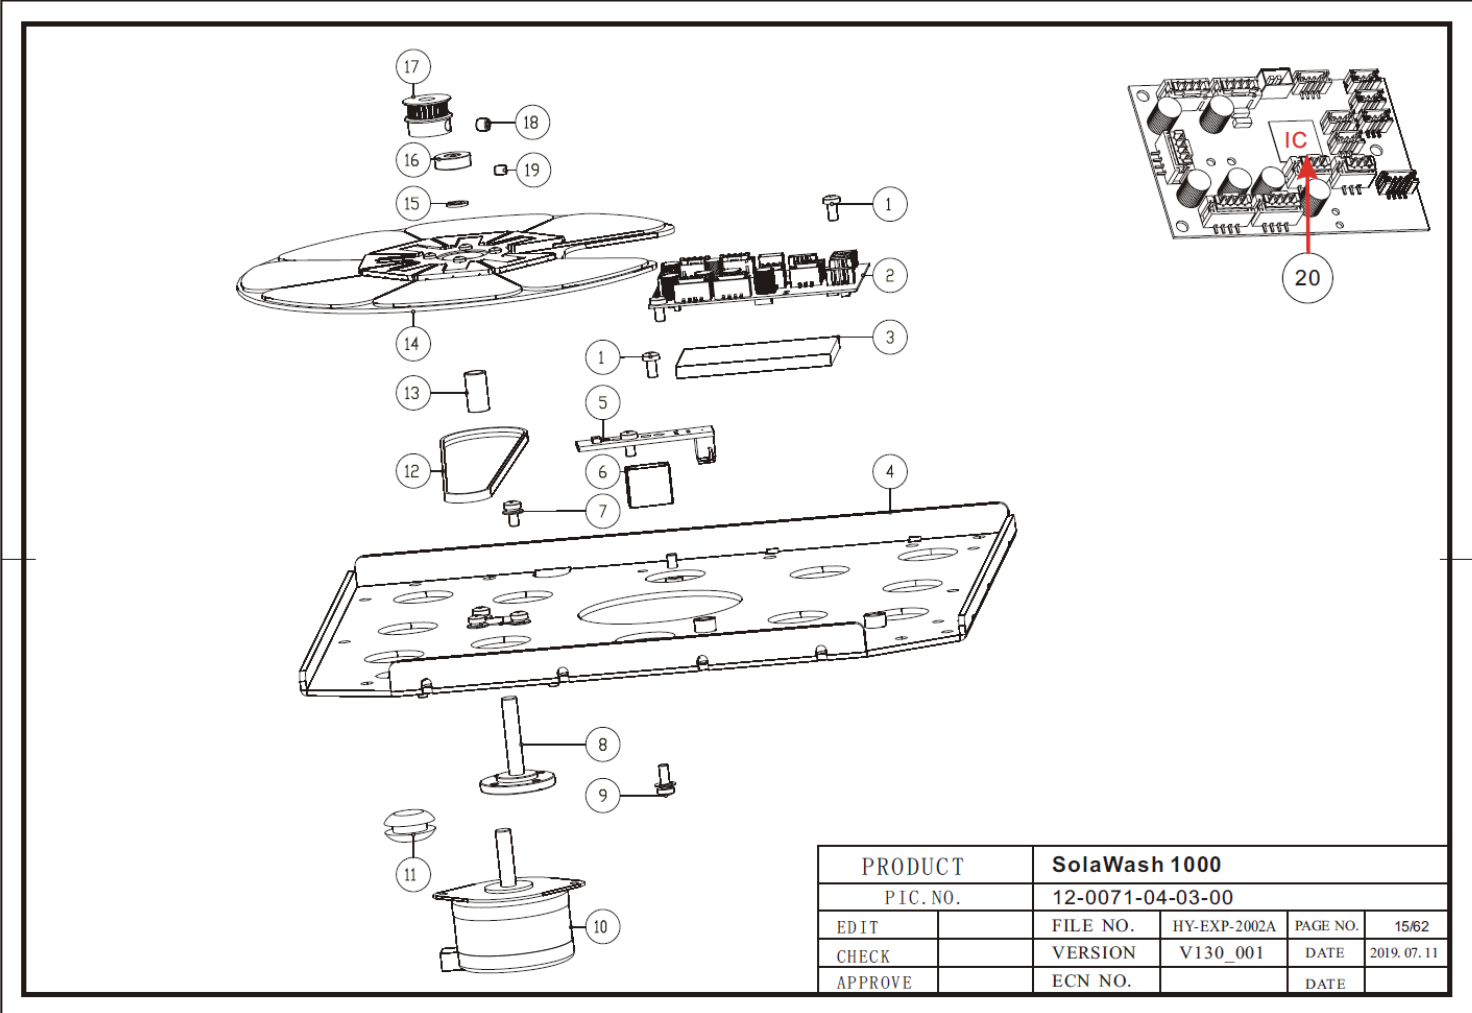

Reference Number	Fixture	HES Description	HES Part Number
2	SolaWash 1000	PCB Color Mix 5U	2570B5040
5	SolaWash 1000	Sensor Color Wheel	2570B5035
14	SolaWash 1000	Wheel Color	2570A2079