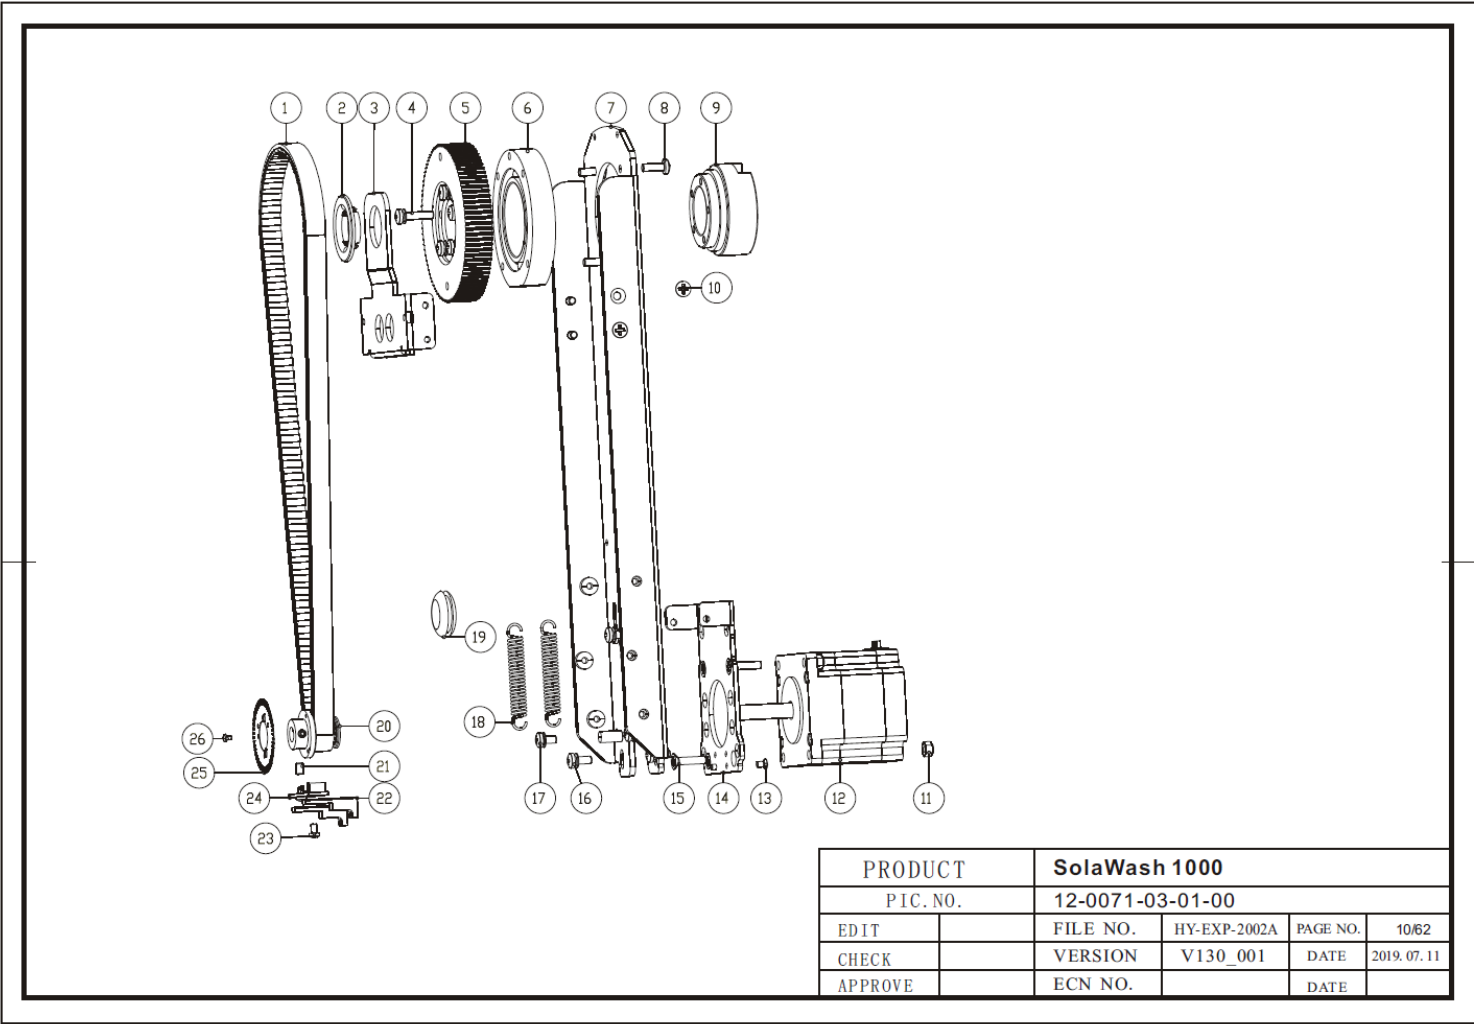

Reference Number	Fixture	HES Description	HES Part Number
1	SolaWash 1000	Belt Tilt	H7280030
12	SolaWash 1000	Motor Pan/Tilt	B2086
24	SolaWash 1000	Sensor Encoder Tilt	2570B5030