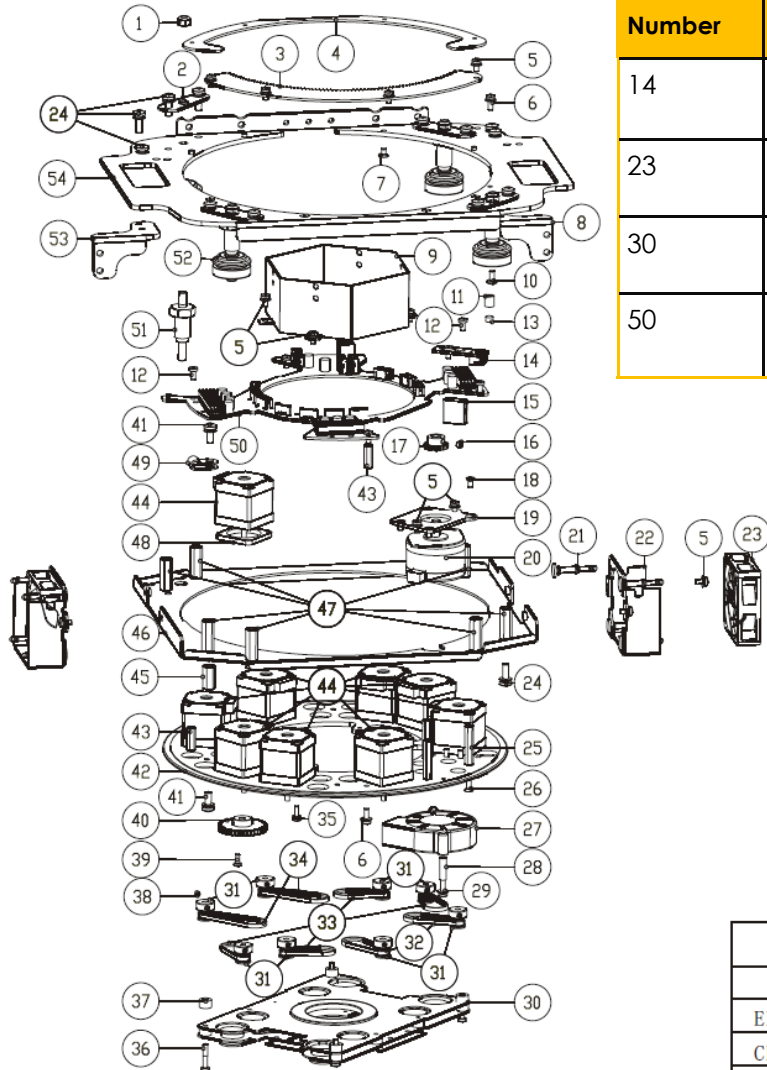

Reference Number	Fixture	HES Description	HES Part Number
14	SolaWash 1000	Sensor Framing	2570B5034
23	SolaWash 1000	Fan Framing Module	B1114
30	SolaWash 1000	Framing/Iris Assembly	2570A2048
50	SolaWash 1000	PCB Framing 4U	2570B5026

PRODUCT		SolaWash 1000			
PIC. NO.		12-0071-04-04-00			
EDIT		FILE NO.	HY-EXP-2002A	PAGE NO.	17/62
CHECK		VERSION	V130_001	DATE	2019. 07. 11
APPROVE		ECN NO.		DATE