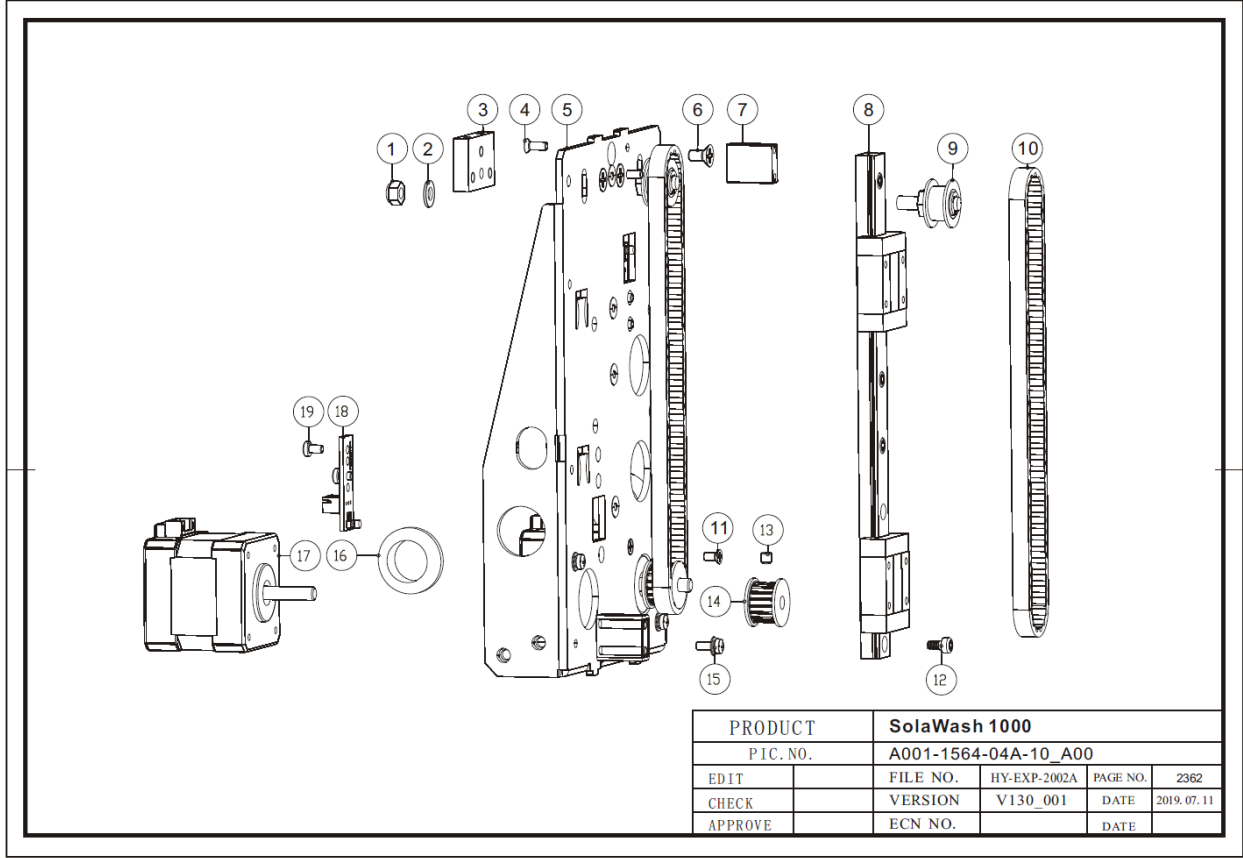

Reference Number	Fixture	HES Description	HES Part Number
10	SolaWash 1000	Belt Focus	HW9561
18	SolaWash 1000	Sensor Zoom Focus	2570B5039