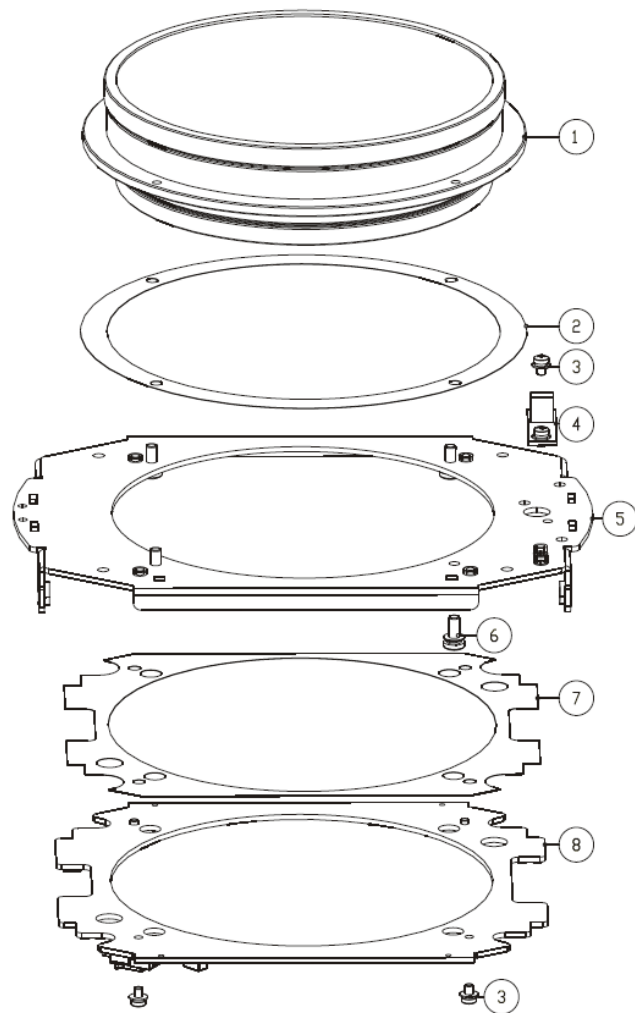

Reference Number	Fixture	HES Description	HES Part Number
1	SolaWash 1000	Lens Output	OP2117
8	SolaWash 1000	PCB Lens Defogger	2570B5027

PRODUCT		SolaWash 1000			
P.I.C. NO.		1564-04A-09_A00			
EDIT		FILE NO.	HY-EXP-2002A	PAGE NO.	19/62
CHECK		VERSION	V130_001	DATE	2019.07.11
APPROVE		ECN NO.		DATE