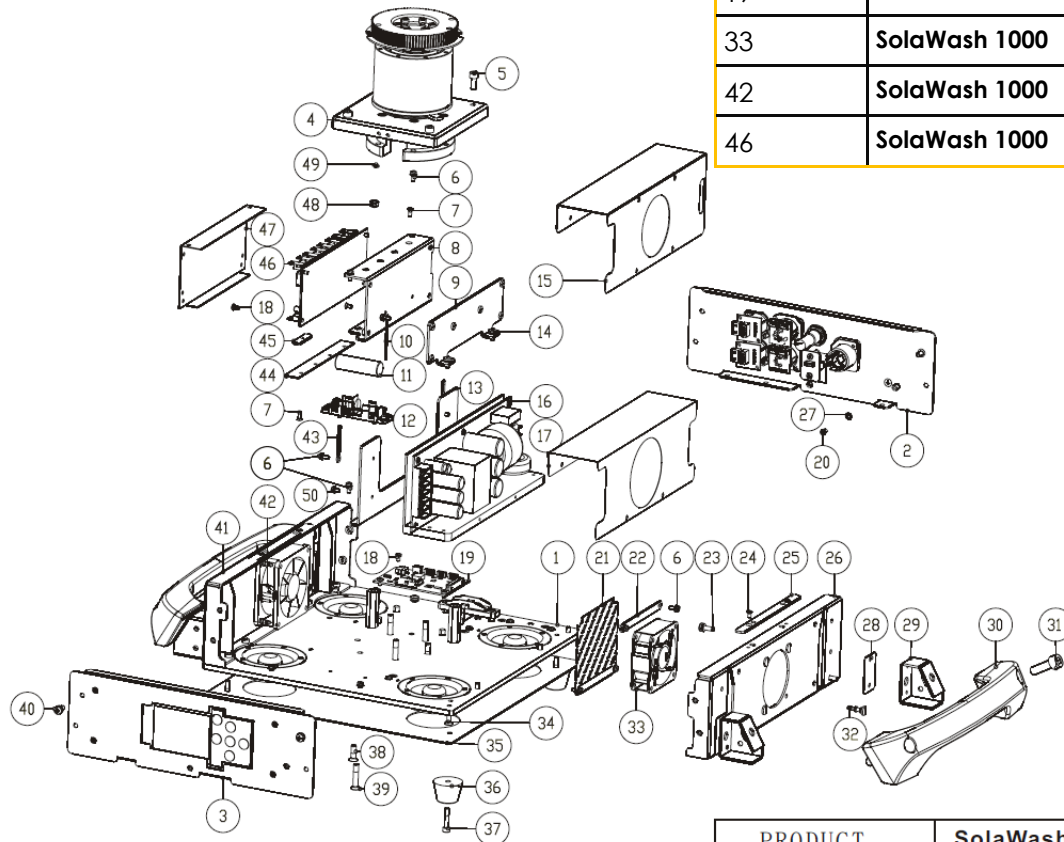

Reference Number	Fixture	HES Description	HES Part Number
2	SolaWash 1000	Rear Panel Assembly	2570A2062
3	SolaWash 1000	PCB Display Assembly	2570A2049
11	SolaWash 1000	Battery Display	BT172
16	SolaWash 1000	Power Supply	PS492
19	SolaWash 1000	PCB LED Control	2570B5021
33	SolaWash 1000	Fan Base PCU	B1120
42	SolaWash 1000	Fan Base LED Driver	B1119
46	SolaWash 1000	PCB LED Driver Assembly	2570B5020

PRODUCT		SolaWash 1000			
PIC. NO.		12-0071-01-00-00			
EDIT		FILE NO.	HY-EXP-2002A	PAGE NO.	03/62
CHECK		VERSION	V130_001	DATE	2019.07.11
APPROVE		ECN NO.		DATE