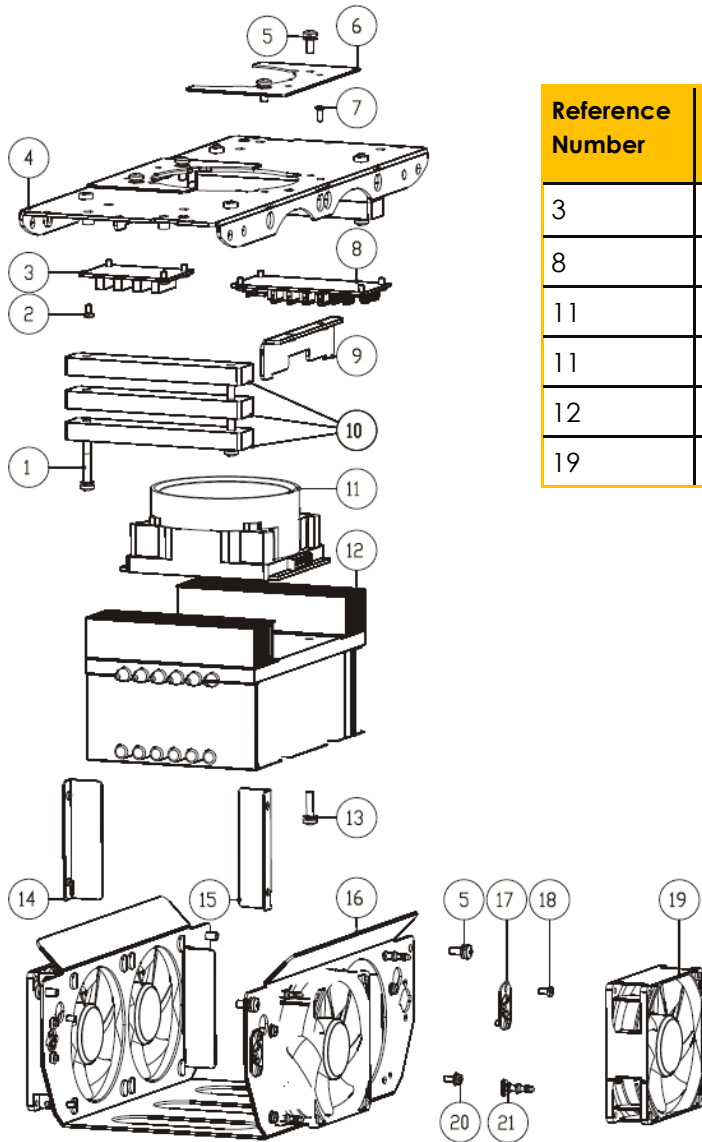

Reference Number	Fixture	HES Description	HES Part Number
3	SolaWash 1000	PCB LED Junction Head	2570B5025
8	SolaWash 1000	PCB Fan Control 6U	2570B5024
11	SolaWash 1000	LED Light Engine, Ultra-Bright	2570B2002
11	SolaWash 1000	LED Light Engine, HCRI	2570B2004
12	SolaWash 1000	Heatsink LED	HS208
19	SolaWash 1000	Fan LED 12cm JB1	B1118

PRODUCT		SolaWash 1000			
PIC. NO.		12-0071-04-01-00			
EDIT		FILE NO.	HY-EXP-2002A	PAGE NO.	13/62
CHECK		VERSION	V130_001	DATE	2019. 07. 11
APPROVE		ECN NO.		DATE