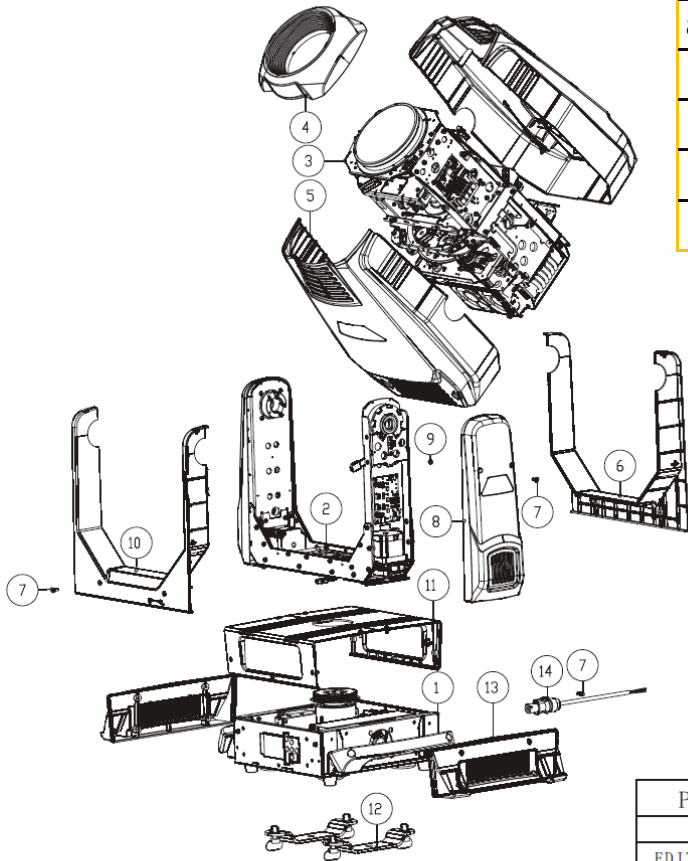

Color Options: Fixtures ship standard in black. White available by request.

Notes: Fixture includes two (2) Omega Brackets, one (1) fixture power cord, bare ends to powerCON TRUE1™ input, and a safety cable.

[Fixture Accessories](#)

[PCB Information](#)

[Fixture Drawings](#)

[HES Main Parts List](#)

[User Manual](#)

[Recommended Spares List](#)

[Technical Data Sheet](#)

[DMX Protocol](#)

Reference Number	Fixture	HES Description	HES Part Number
2	SolaWash 1000	Yoke Assembly	2570A2058
4	SolaWash 1000	Cover Head Front	2570A4006
5	SolaWash 1000	Cover Head	2570A4008
6	SolaWash 1000	Cover Yoke Rear	2570A4005
8	SolaWash 1000	Cover Yoke Arm	2570A4004
10	SolaWash 1000	Cover Yoke Front Lock Side	2570A4003
11	SolaWash 1000	Cover Base Front Rear	2570A4007
12	SolaWash 1000	Truss Mount Bracket	H7150008
14	SolaWash 1000	Power Cord	2570B7002