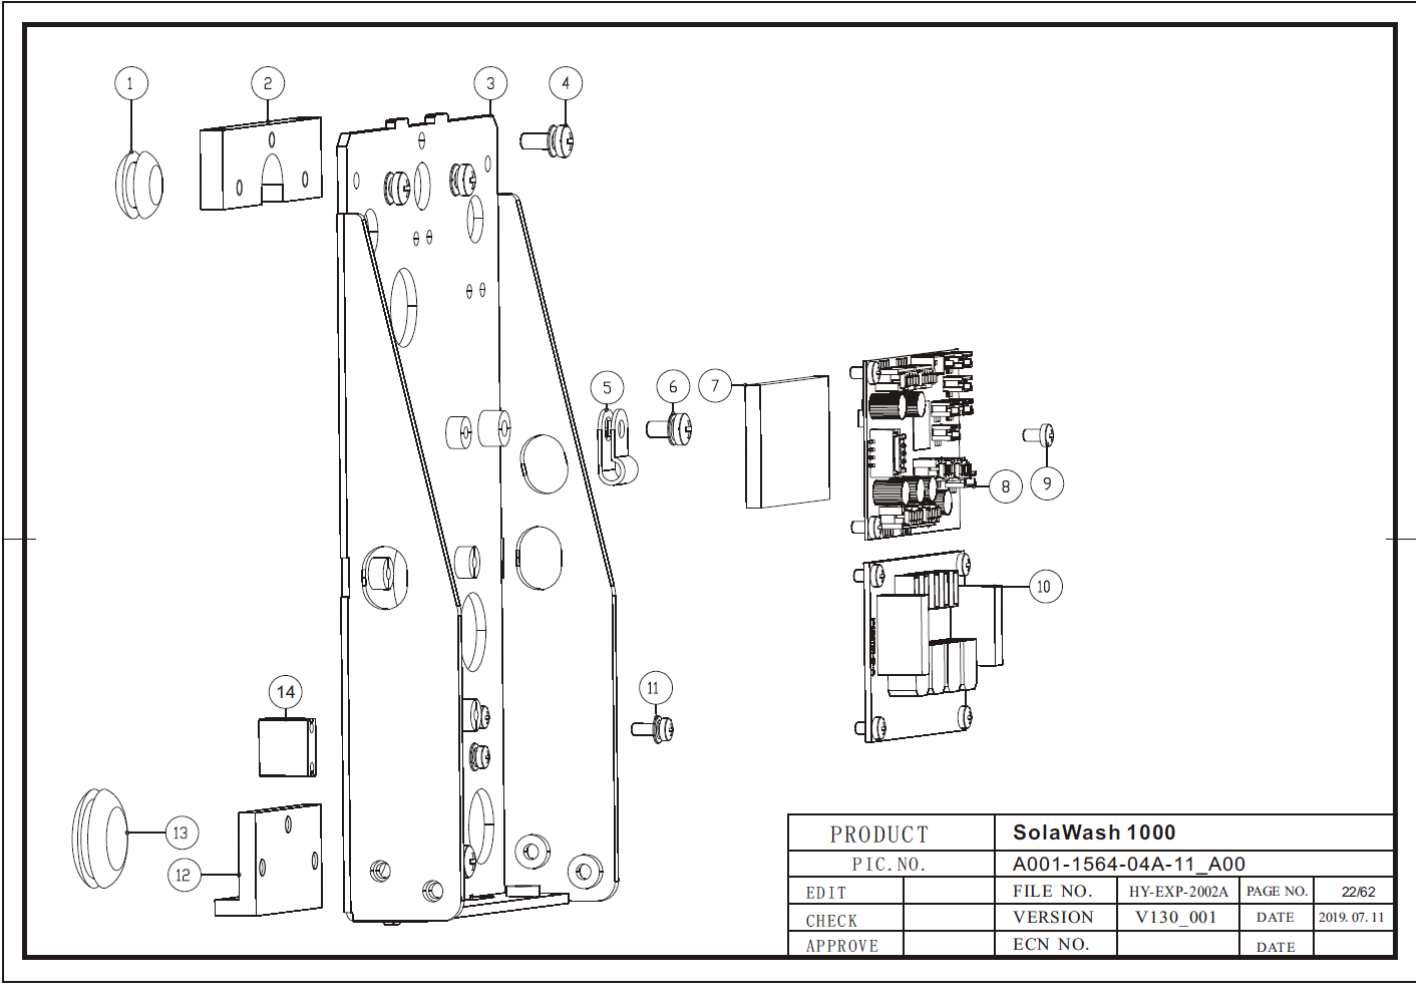

Reference Number	Fixture	HES Description	HES Part Number
8	SolaWash 1000	PCB Focus, Frost, Zoom 3U	2570B5029
10	SolaWash 1000	PCB Junction Head	2570B5028