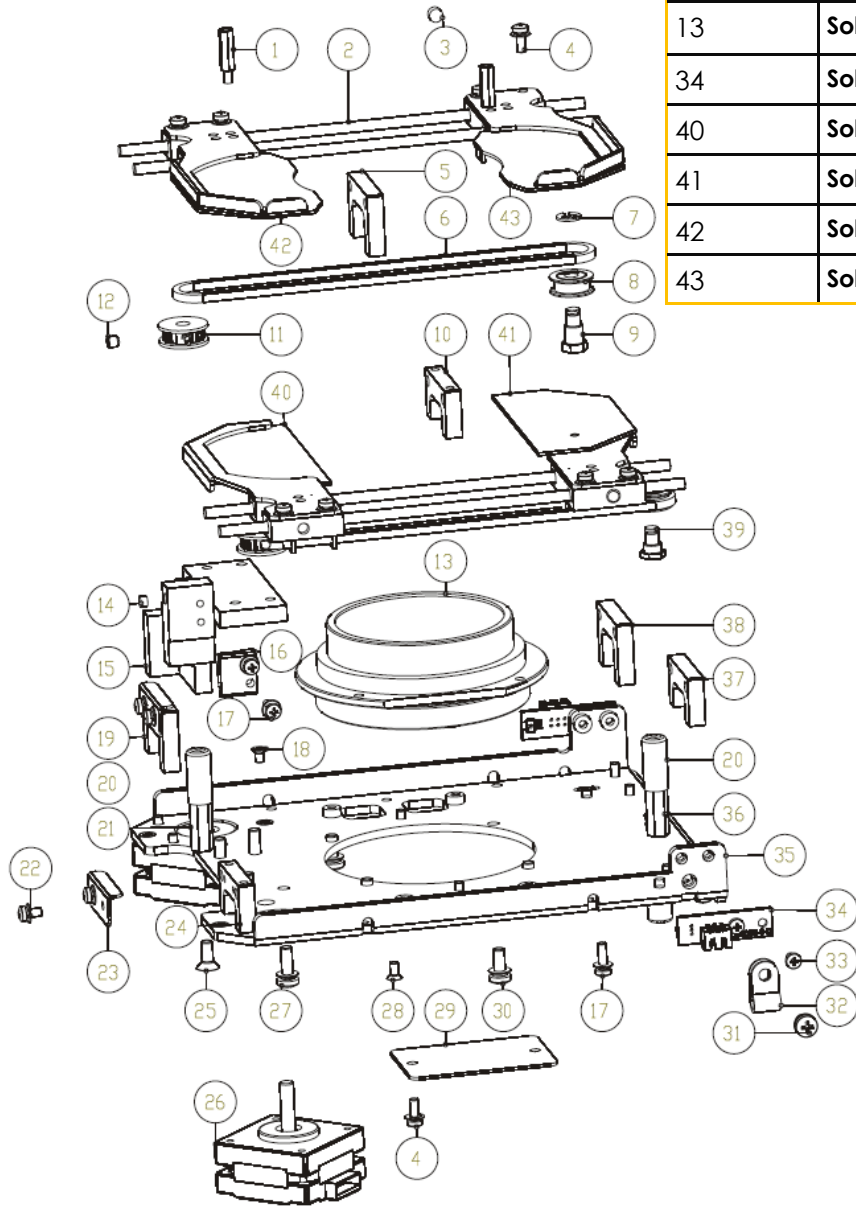

Reference Number	Fixture	HES Description	HES Part Number
13	SolaWash 1000	Lens Zoom	OP2119
34	SolaWash 1000	Sensor Frost	2570B5038
40	SolaWash 1000	Frost Heavy Assembly	2570A2051
41	SolaWash 1000	Frost Heavy Assembly	2570A2051
42	SolaWash 1000	Frost Light Assembly	2570A2050
43	SolaWash 1000	Frost Light Assembly	2570A2050

PRODUCT		SolaWash 1000			
PIC. NO.		A001-1564-04A-14_A00			
EDIT		FILE NO.	HY-EXP-2002A	PAGE NO.	21/62
CHECK		VERSION	V130_001	DATE	2019.07.11
APPROVE		ECN NO.		DATE