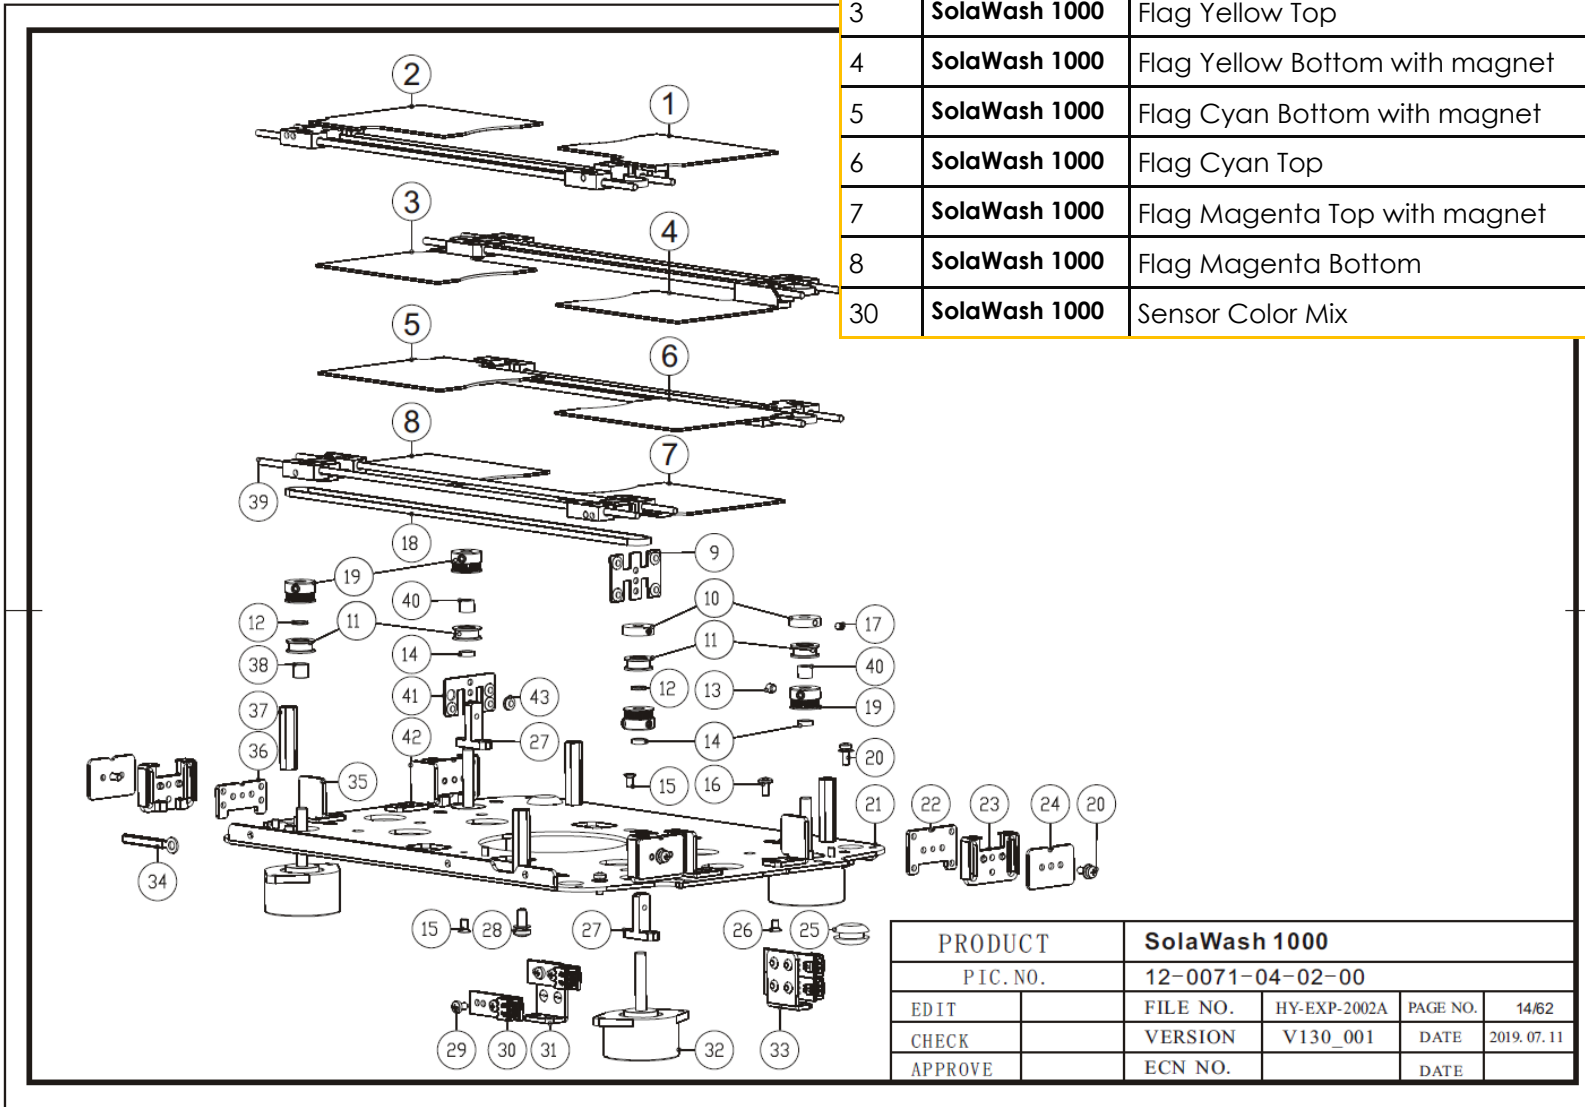

Ref. No.	Fixture	HES Description	HES Part Number
1	SolaWash 1000	Flag CTO Top with magnet	2570A2078
2	SolaWash 1000	Flag CTO Bottom	2570A2077
3	SolaWash 1000	Flag Yellow Top	2570A2076
4	SolaWash 1000	Flag Yellow Bottom with magnet	2570A2075
5	SolaWash 1000	Flag Cyan Bottom with magnet	2570A2073
6	SolaWash 1000	Flag Cyan Top	2570A2074
7	SolaWash 1000	Flag Magenta Top with magnet	2570A2072
8	SolaWash 1000	Flag Magenta Bottom	2570A2071
30	SolaWash 1000	Sensor Color Mix	2570B5032