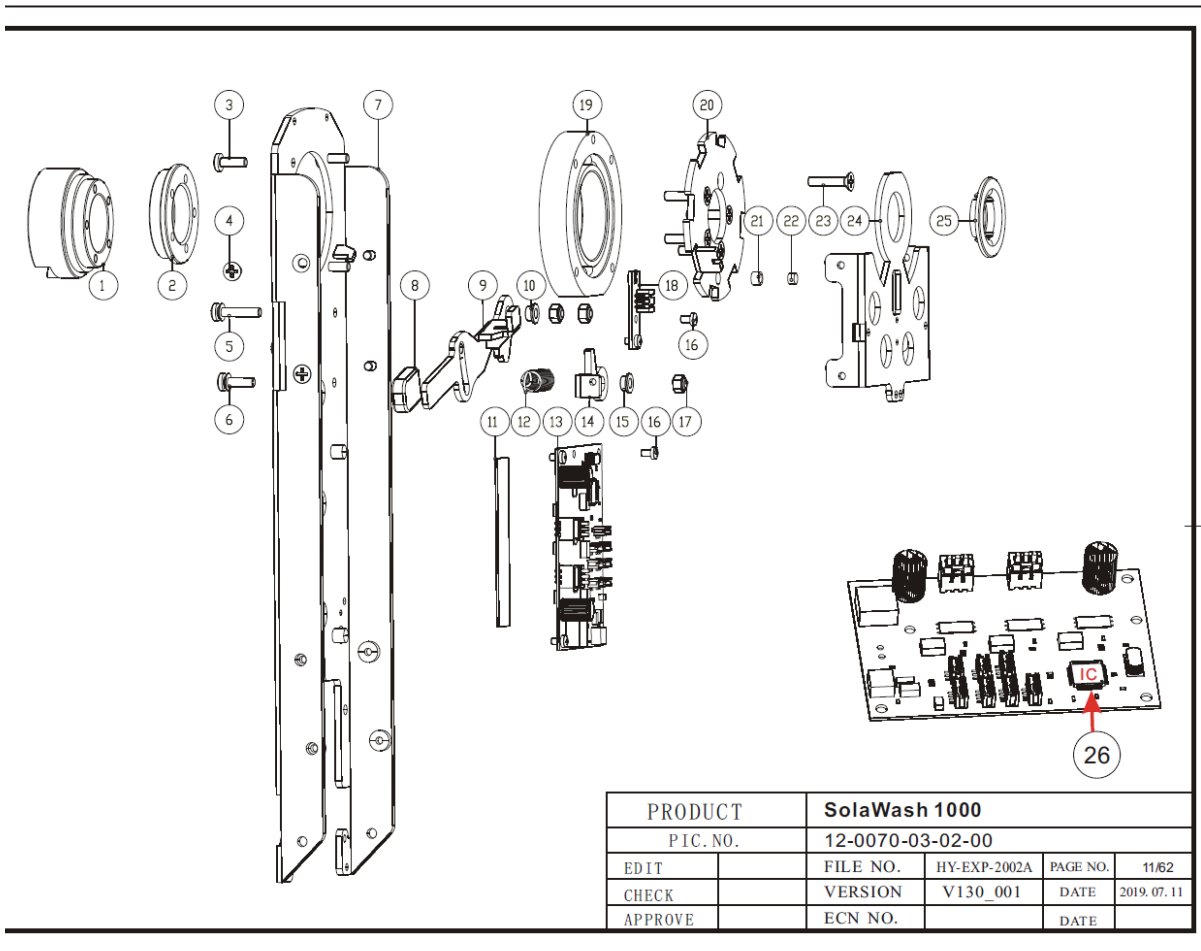

Color Options: Fixtures ship standard in black. White available by request.

Notes: Fixture includes two (2) Omega Brackets, one (1) fixture power cord, bare ends to powerCON TRUE1™ input, and a safety cable.

PRODUCT		SolaWash 1000			
PIC. NO.		12-0071-01-00-00			
EDIT		FILE NO.	HY-EXP-2002A	PAGE NO.	03/62
CHECK		VERSION	V130_001	DATE	2019.07.11
APPROVE		ECN NO.		DATE	

Reference Number	Fixture	HES Description	HES Part Number
3	SolaWash 1000	Sensor Pan	2570B5036
5	SolaWash 1000	Motor Pan/Tilt	B2086
11	SolaWash 1000	Sensor Encoder Pan	2570B5031
22	SolaWash 1000	Lock Pan	2570A3010
25	SolaWash 1000	Belt Pan	H7280037

Reference Number	Fixture	HES Description	HES Part Number
1	SolaWash 1000	Belt Tilt	H7280030
12	SolaWash 1000	Motor Pan/Tilt	B2086
24	SolaWash 1000	Sensor Encoder Tilt	2570B5030

Reference Number	Fixture	HES Description	HES Part Number
9	SolaWash 1000	Lock Tilt	2570A3011
13	SolaWash 1000	PCB Pan/Tilt 2U	2570B5023
18	SolaWash 1000	Sensor Tilt Homing	2570B5033